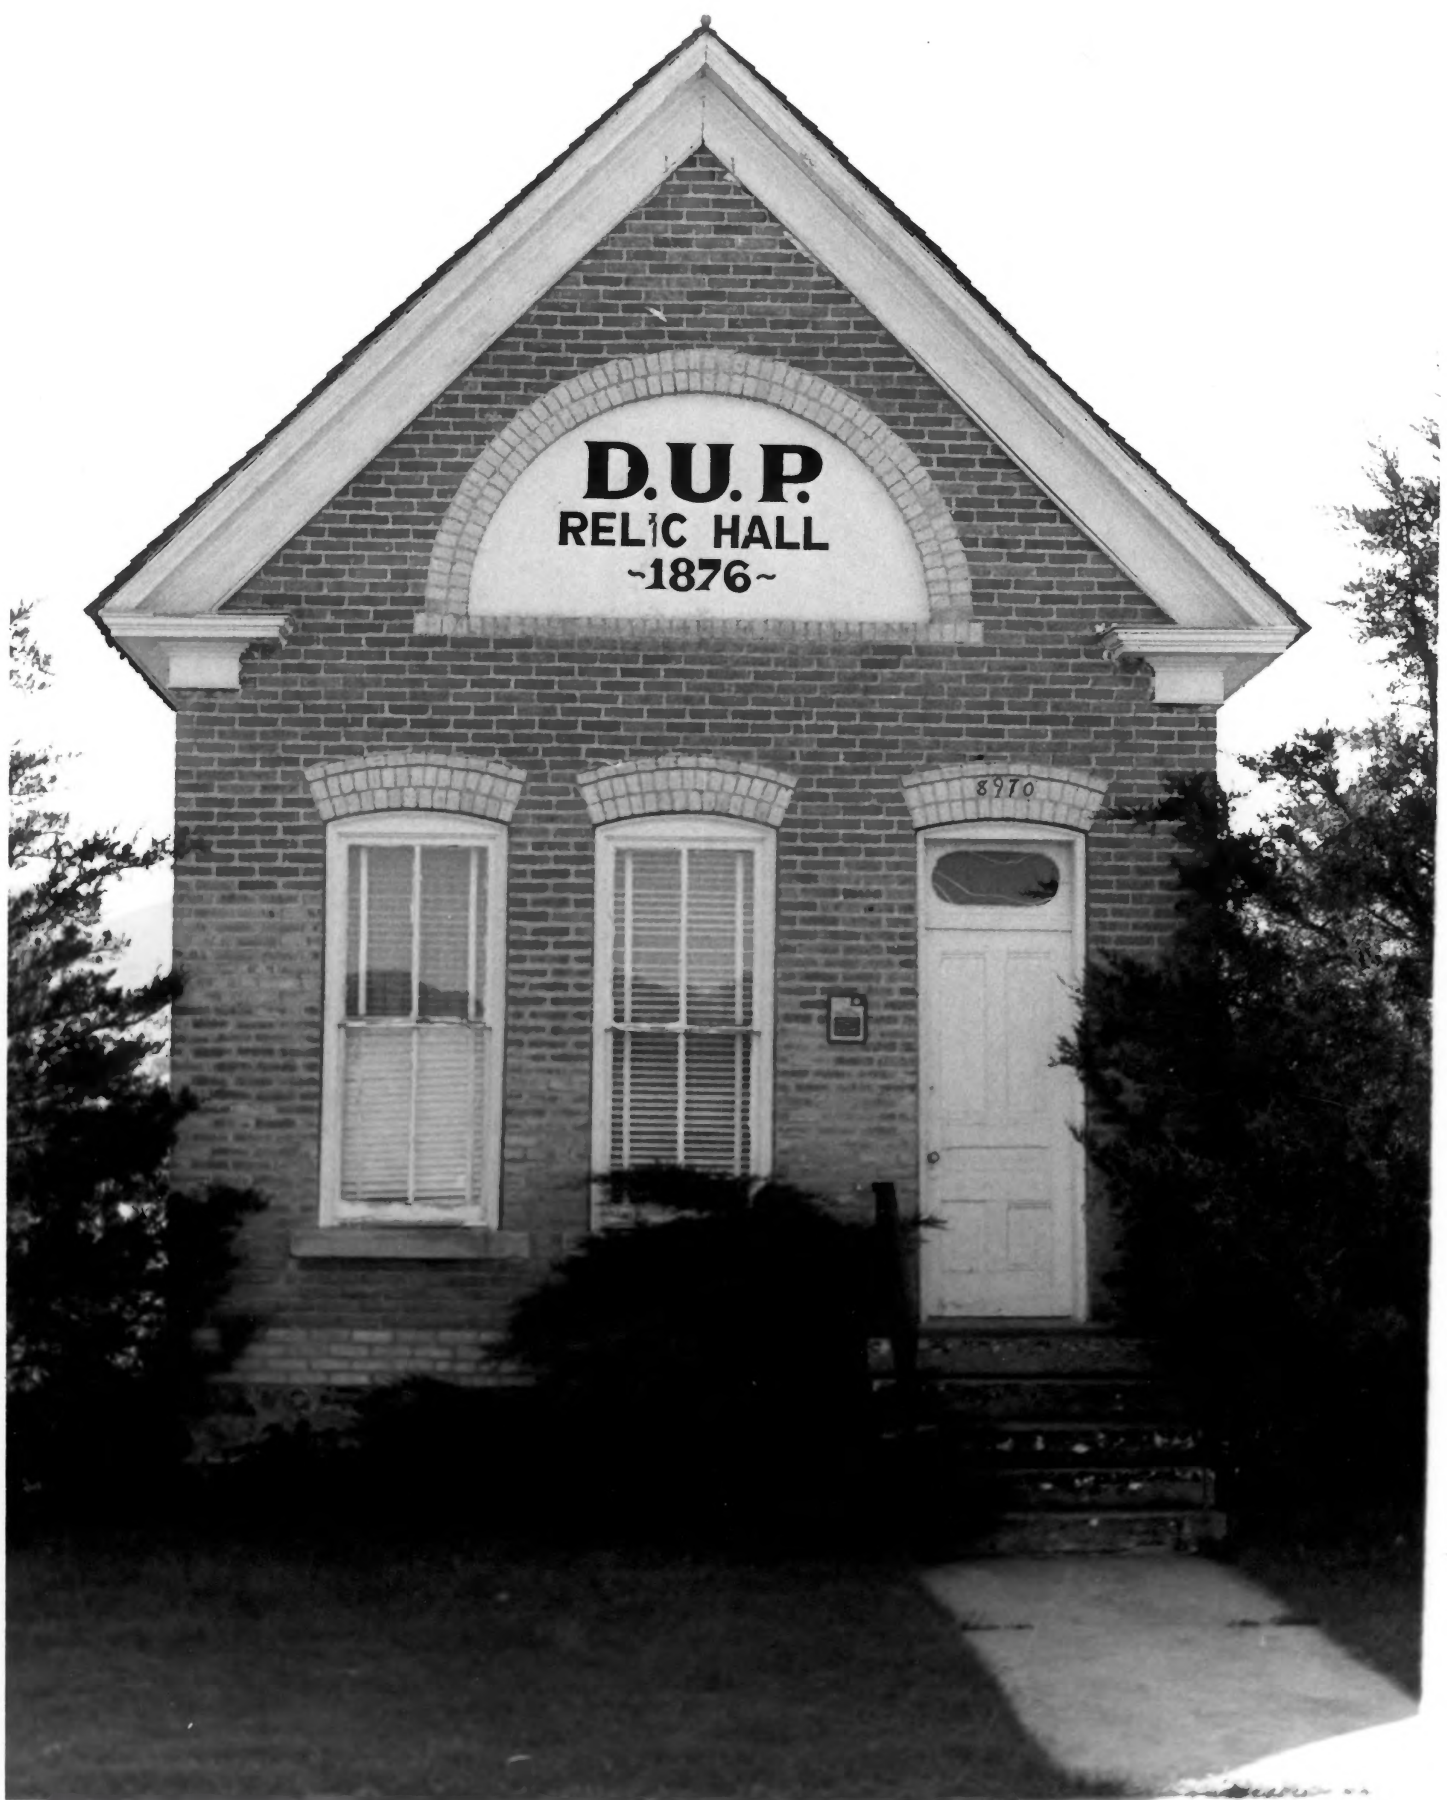

D.U.P.
RELIC HALL
~1876~

8970

Paradise Tithing Office
Paradise, Cache County, Utah

West Facade

Photo by Roger Roper, June 1983
Negative: Utah State Historical Society

1 of 2

Paradise Tithing Office
Paradise, Cache County, Utah

Southeast Corner

Photo by Roger Roper, June 1983
Negative: Utah State Historical Society

2 of 2