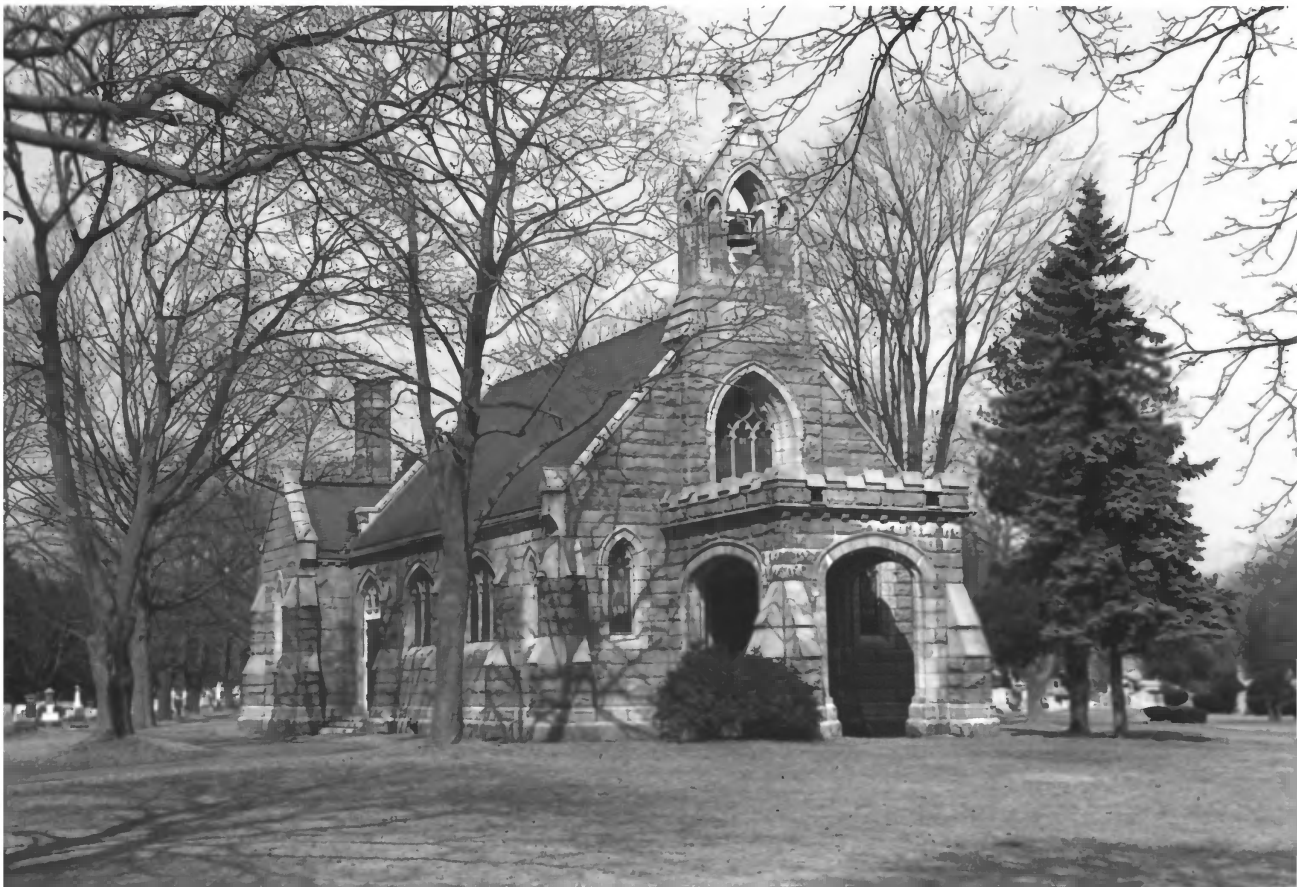

7 OF 10

CHISHOLM TOMB, EVERGREEN  
CEMETERY

CUMBERLAND, MAINE

KIRK F. MOHNEY

3/4/92

MHPC

VIEW FROM SE

8 OF 10