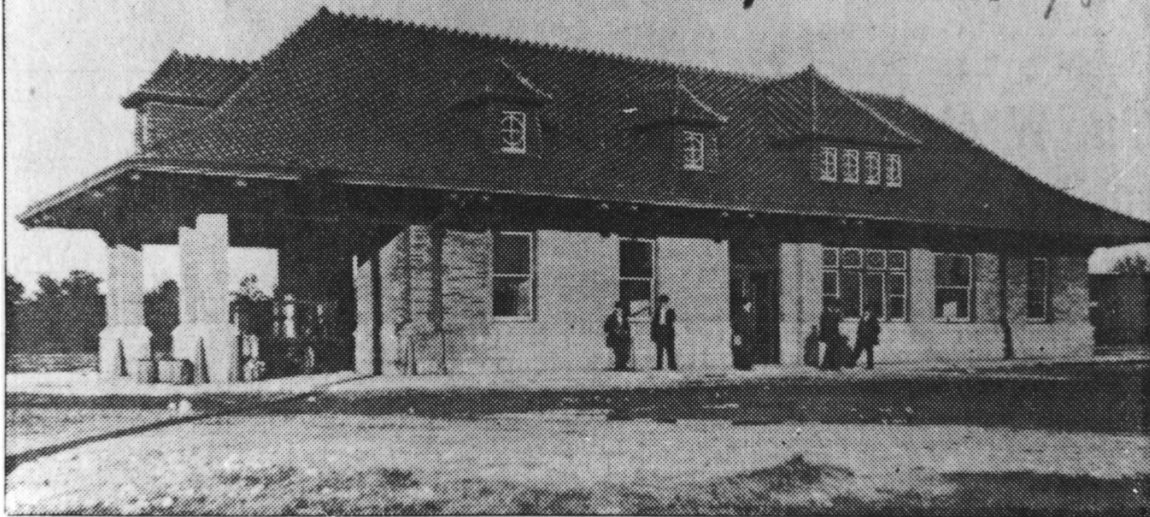

CINCINNATI RICHMOND + MUNCIE DEPOT, DELAWARE CO., IN PHOTO 1

CINCINNATI RICHMOND + MUNCIE DEPOT, DELAWARE CO., IN PHOTO 2

CINCINNATI RICHMOND + MUNCIE DEPOT, DELAWARE CO., IN PHOTO 3

C. C. & L. Depot, Muncie, Ind.

CINCINNATI RICHMOND + MUNCIE DEPOT, DELAWARE Co., IN PHOTO 4

MUNCIE, INDIANA

10/84

In the era when passenger trains were numerous, this photo of the Chesapeake & Ohio railway station near Wysor and Hackley streets was made by a now unidentified photographer. Five men are

container. The reproduction appears to be from a postcard. At one period several trains operated daily between Cincinnati and Chicago. At night a cleaning car that was operated

*CINCINNATI RICHMOND + MUNCIE DEPOT, DELAWARE CO., IN PHOTO 5*