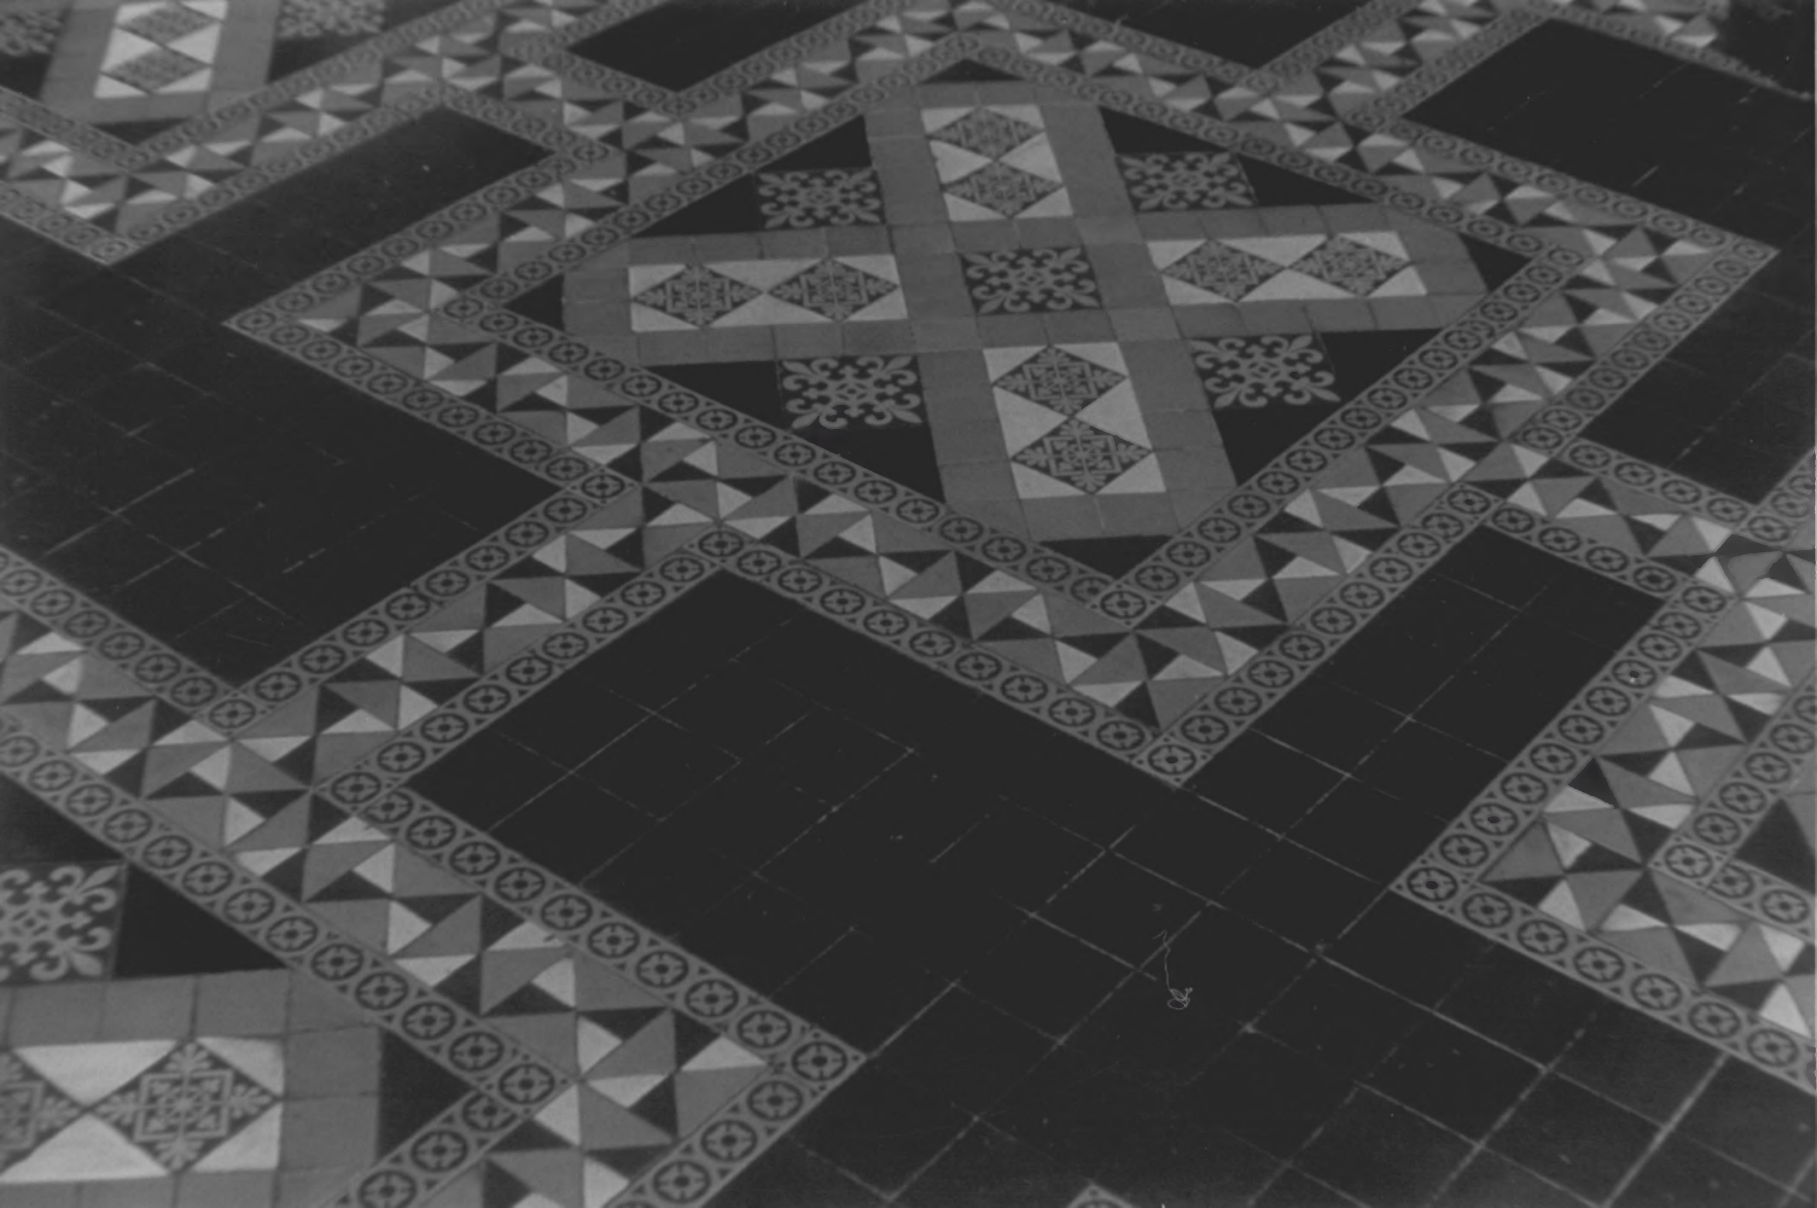

PHOTO #4

NAME - CHALET AMILL

LOCATION- CALLE MATTEI LLUBERAS,
YAUCO, P.R.

DETAIL - STAINED- GLASS WINDOW
PHOTOGRAPHER-JERRY TORRES
SANTIAGO

PHOTO #5

NAME - CHALET AMILL

LOCATION - CALLE MATTEI LLUBERAS,
YAUCO, P.R.