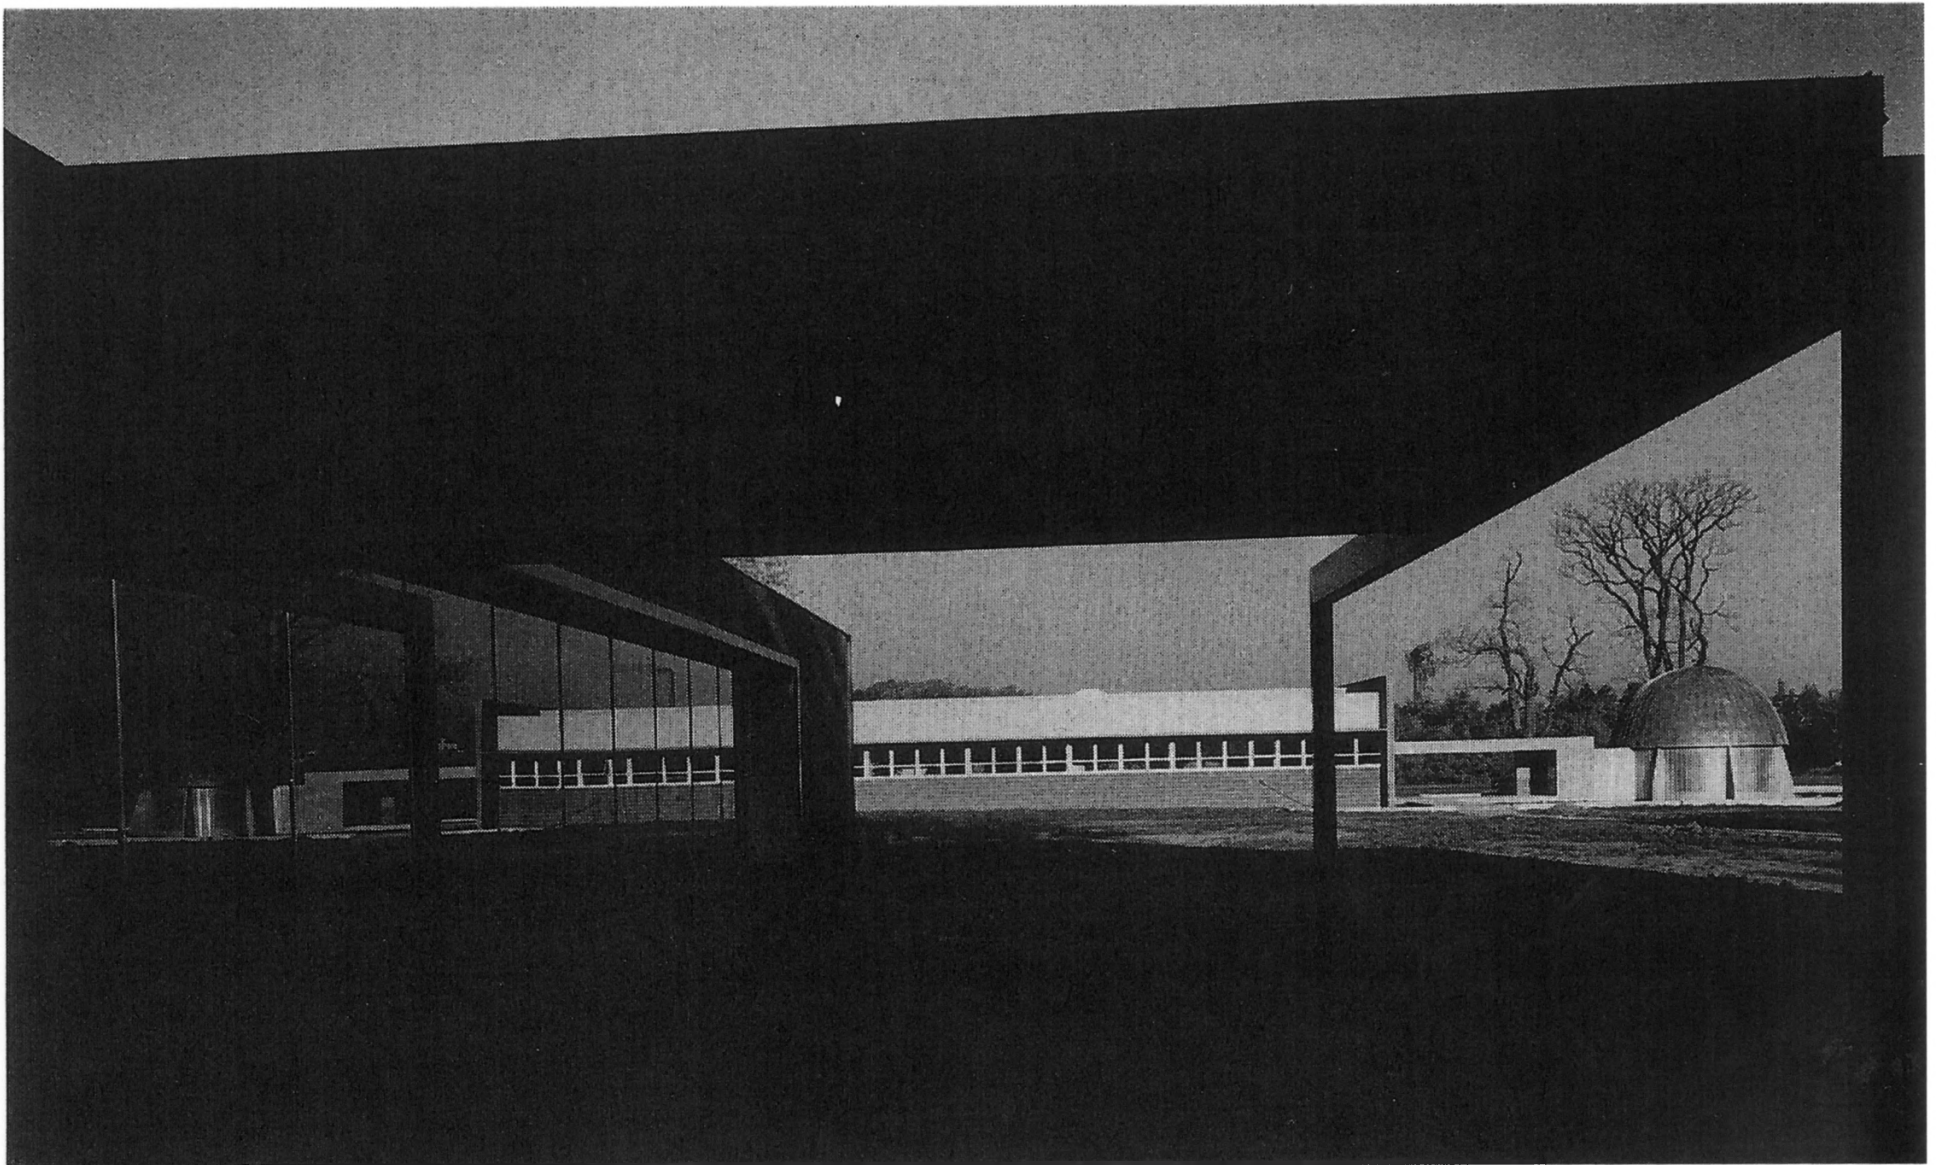

Painted Desert Community Complex Historic District
Petrified Forest National Park, Arizona

Photo No. 51

St. John's College, constructed 1958.

Source: Hines, Thomas S. Richard Neutra and the Search for Modern Architecture: A Biography and History. Berkley:
University of California Press, 1982. 238.