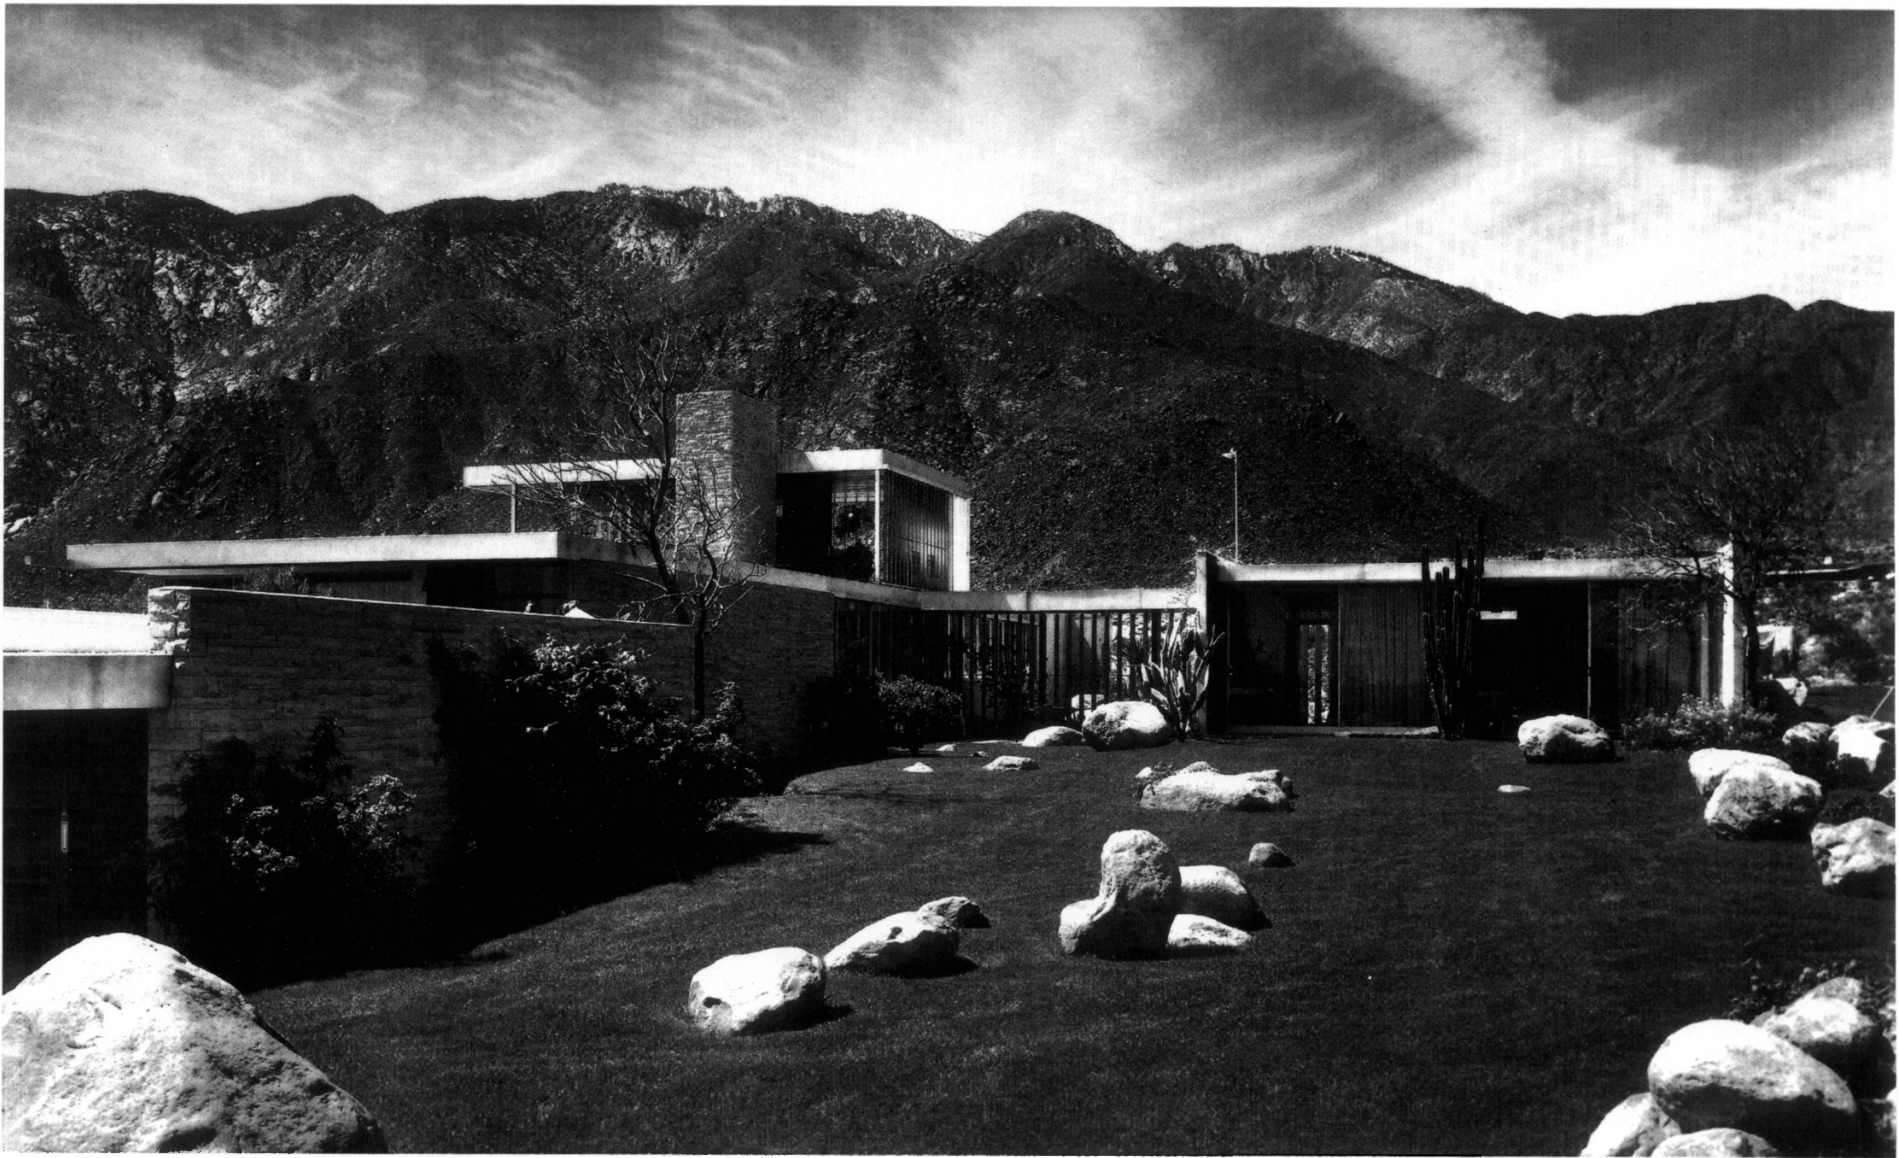

Painted Desert Community Complex Historic District
Petrified Forest National Park, Arizona

Photo No. 47

Portrait: Richard Neutra and Robert Alexander, ca. 1951.

Source: Hines, Thomas S. Richard Neutra and the Search for Modern Architecture: A Biography and History. Berkley: University of California Press, 1982. 238.

Painted Desert Community Complex Historic District

Petrified Forest National Park, Arizona

Photo No. 48

Jardinette Apartments, constructed 1927.

Source: Lamprecht, Barbara Mac. Richard Neutra: Complete Works. Köln: Taschen, 2000. 90.

Painted Desert Community Complex Historic District

Petrified Forest National Park, Arizona

Photo No. 49

Philip M. and Lea Lovell House, constructed 1927-29.

Source: Lamprecht, Barbara Mac. Richard Neutra: Complete Works. Köln: Taschen, 2000. 93.