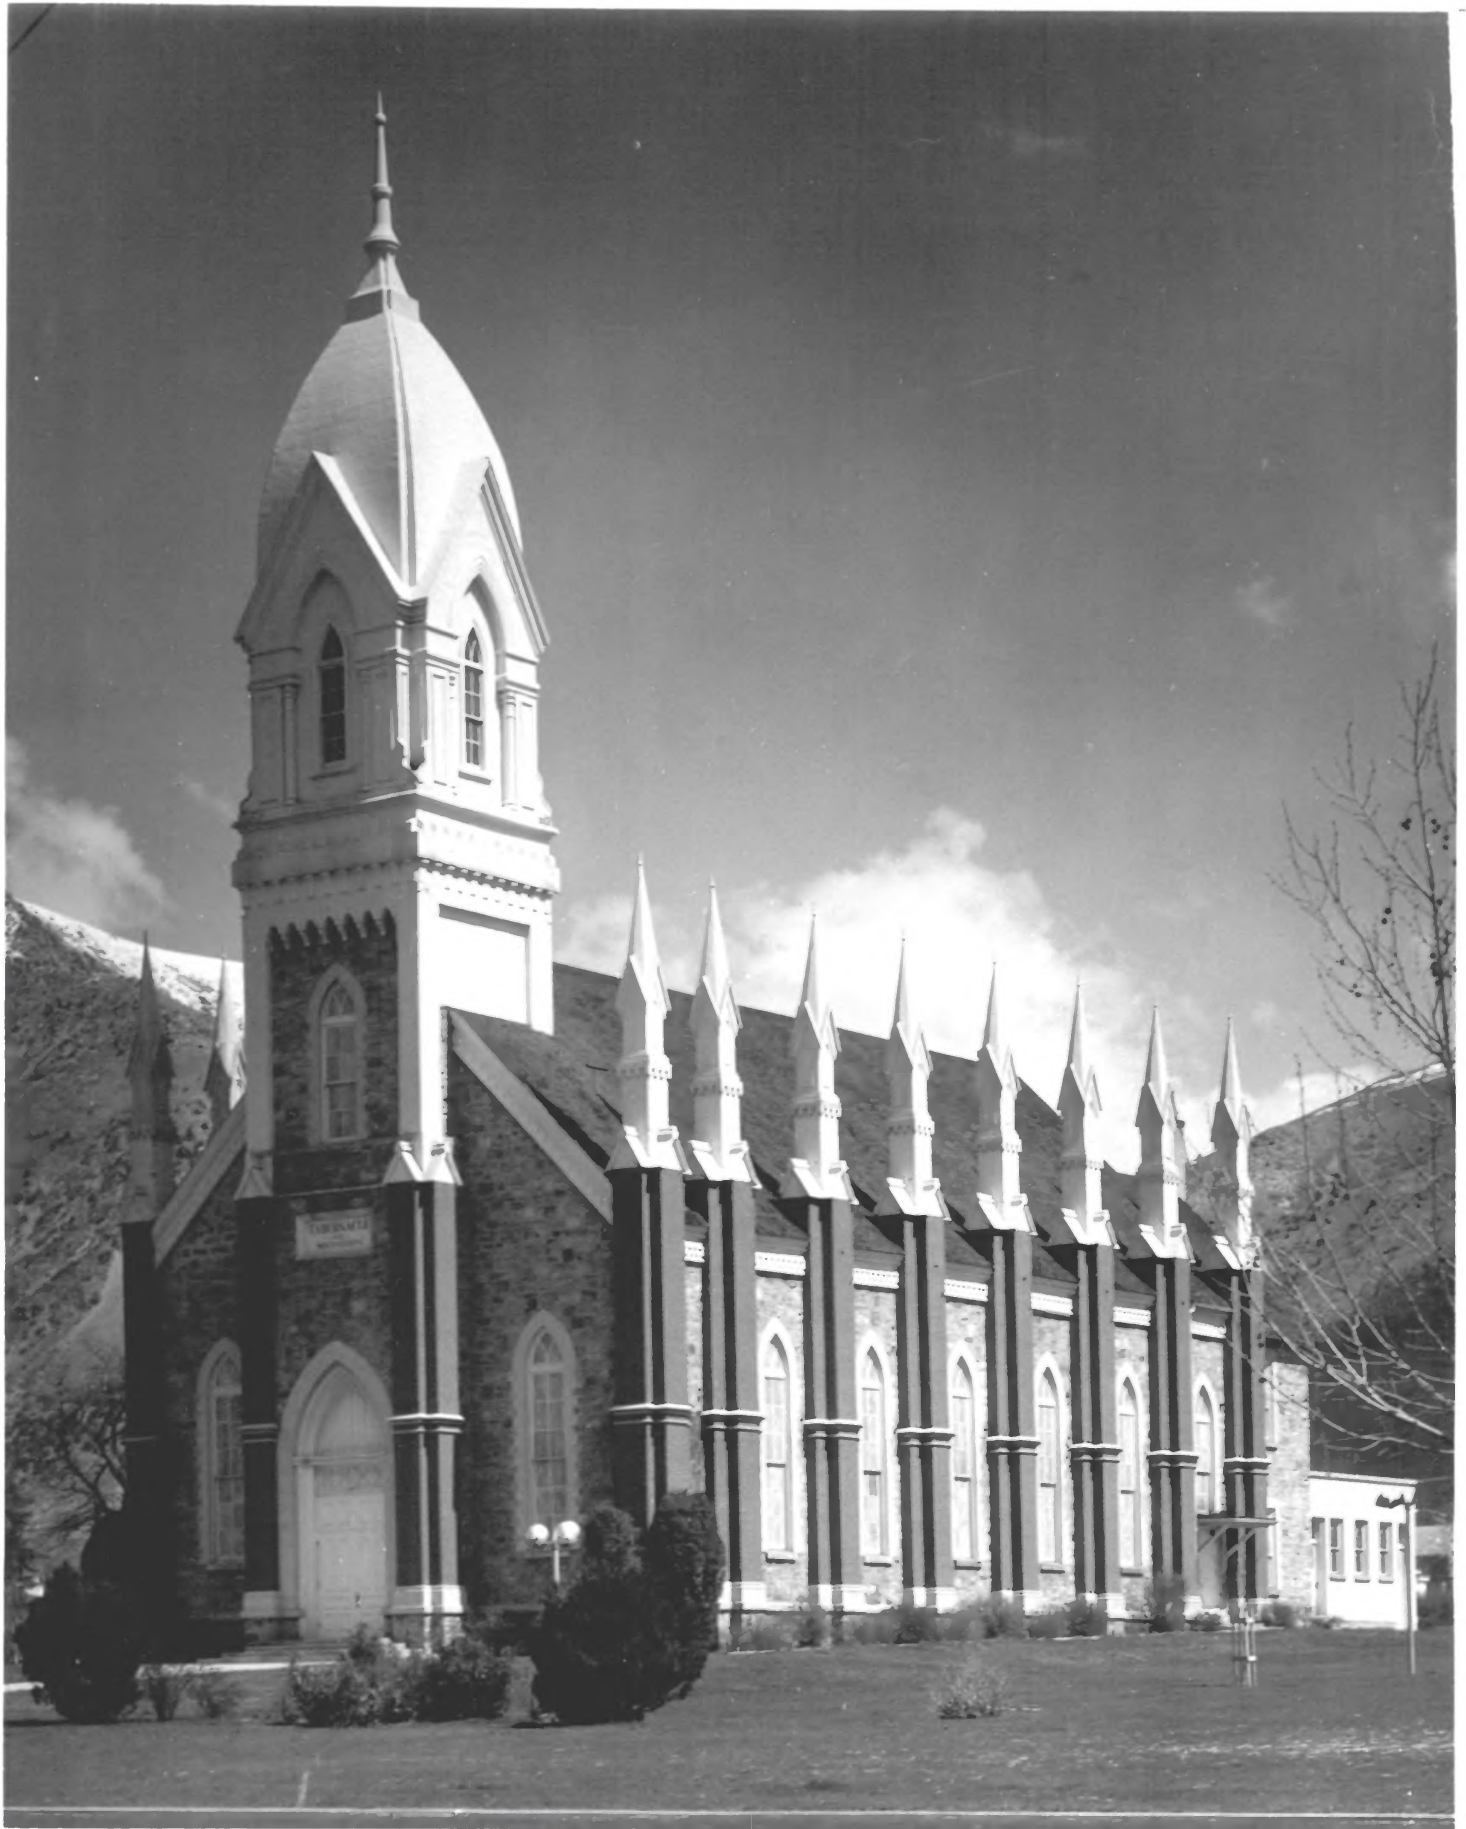

Box Elder Tabernacle
Brigham City, Utah

PROPERTY OF THE NATIONAL REGISTER

PLEASE CREDIT
UTAH STATE HISTORICAL SOCIETY

NPS Number 5-14-71

Title: Box Elder Stake Tabernacle

Loc. Box Elder County, Utah
Front of Tabernacle - looking
Northeast