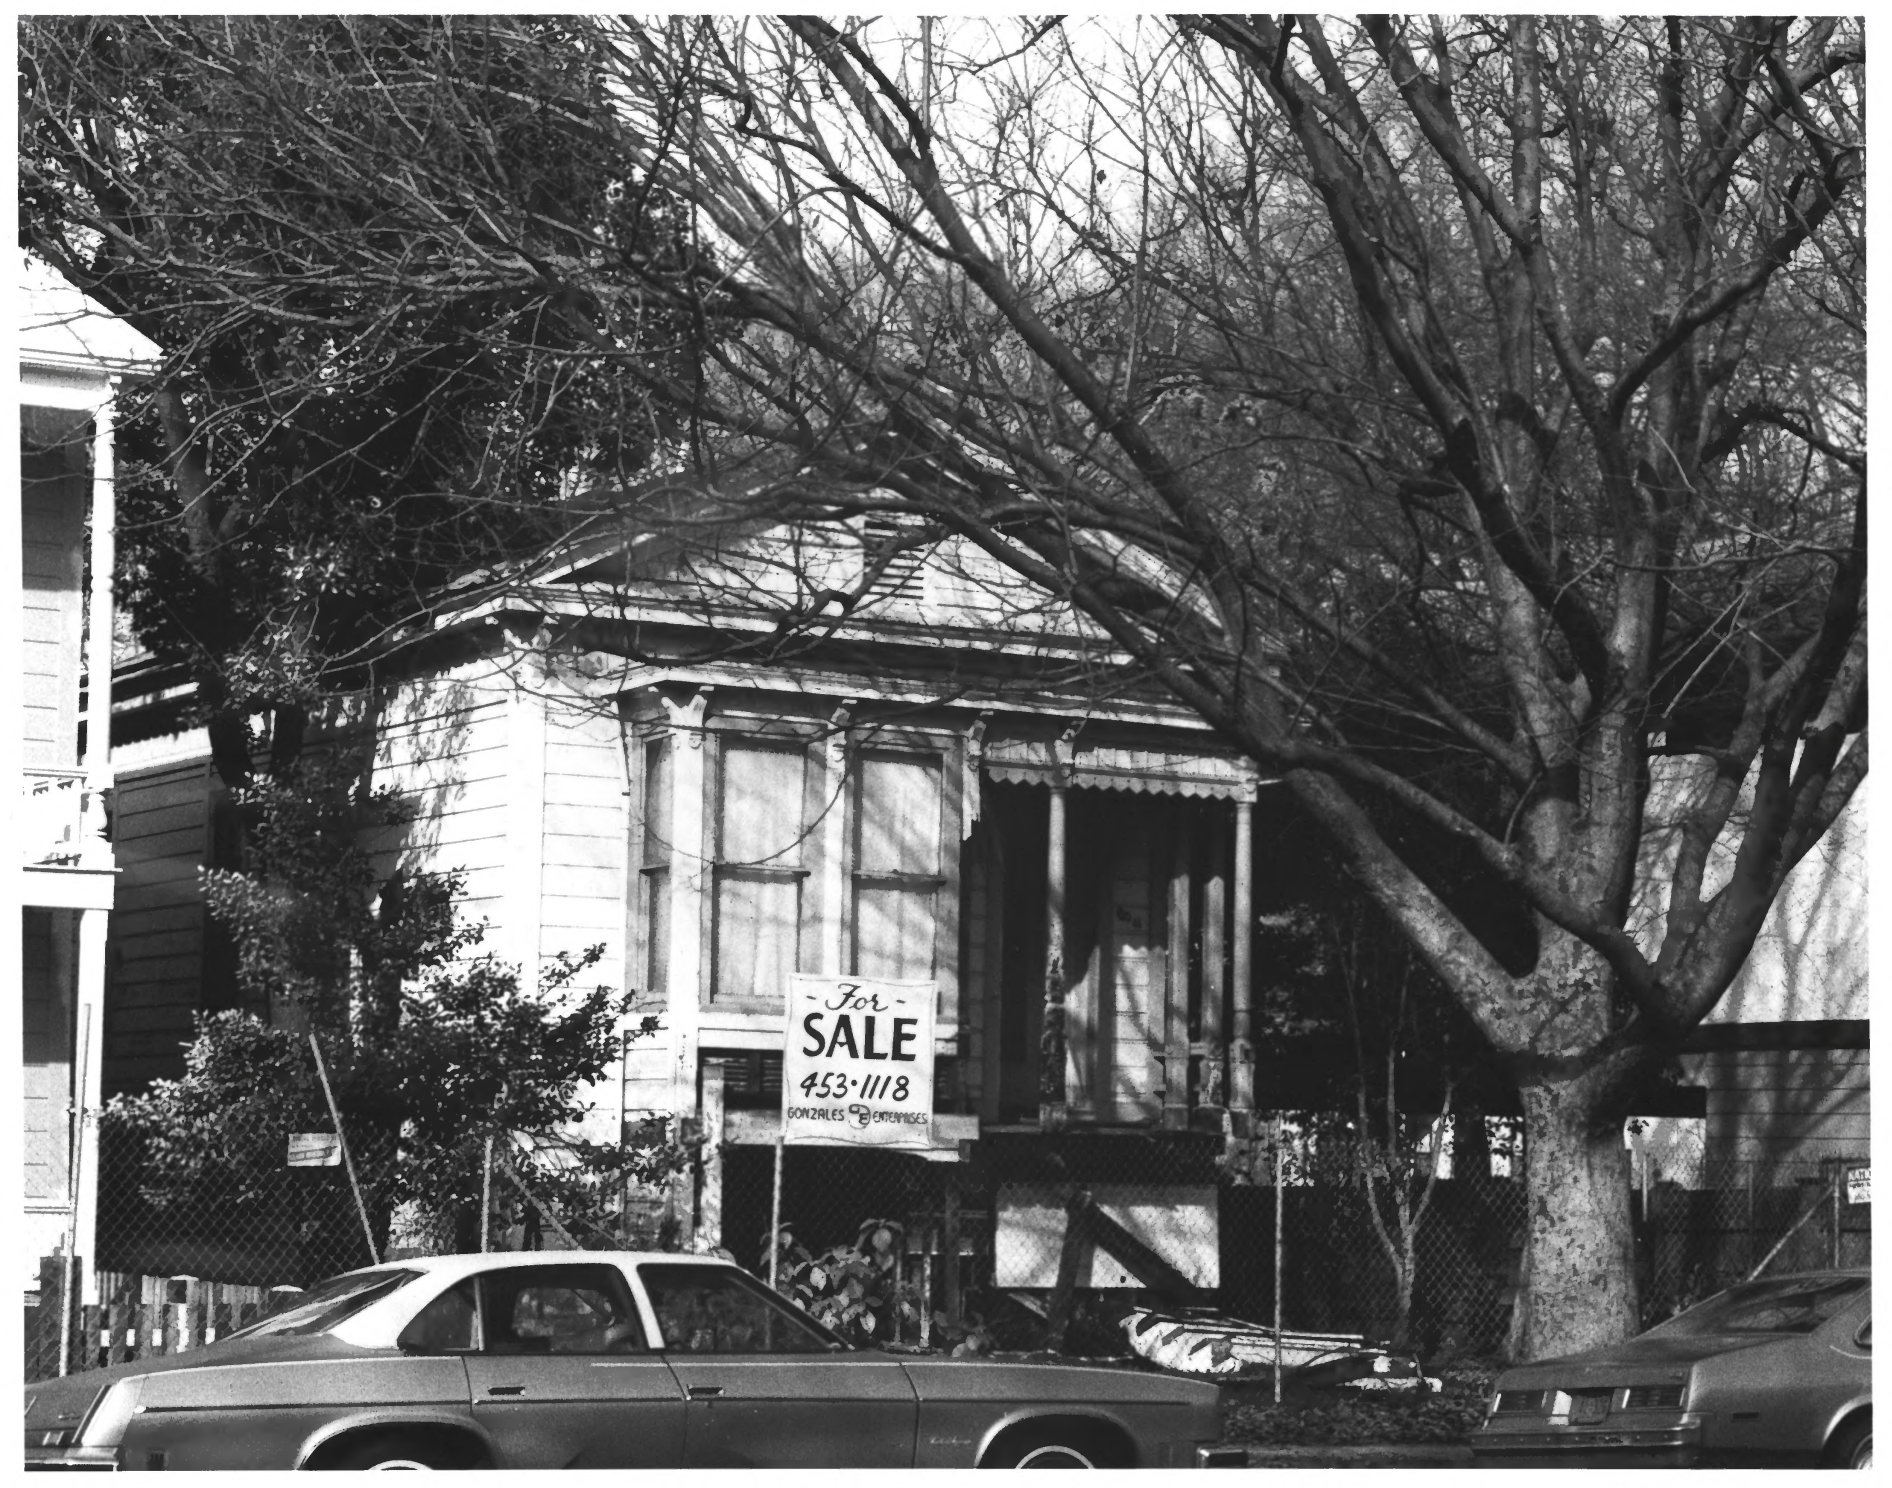

Photographer:

January 1984

looking southeast

Photograph **#12 of 33**

R. Daniel Hood

1029 F Street

Sacramento, CA 95814

- For -  
**SALE**  
453-1118  
GONZALES & ENTERPRISES