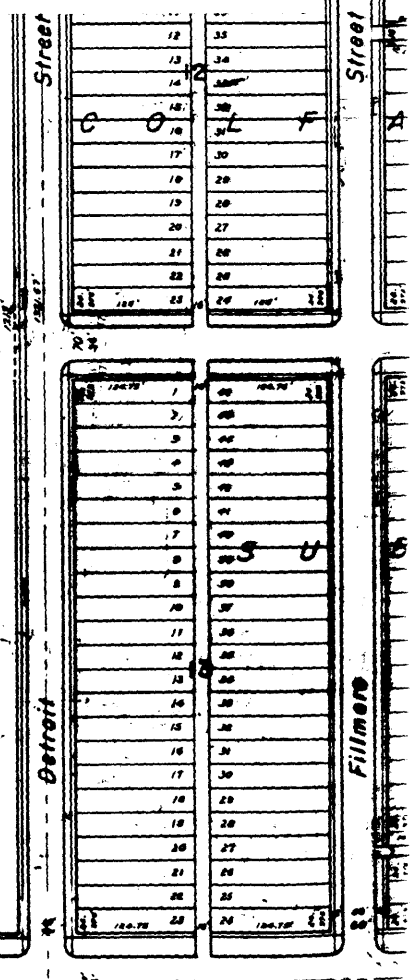

CITY

Denver Park and Parkway System (Theme Resource)
 Denver County, CO

Scale: 1"=200' Date: Unknown
 By: City and County of Denver

Exhibit A. Map 1 of 1 sections.

CITY PARK ESPLANADE. Boundaries shown in red.
 Photos shown in red circles.

2A

SE 4