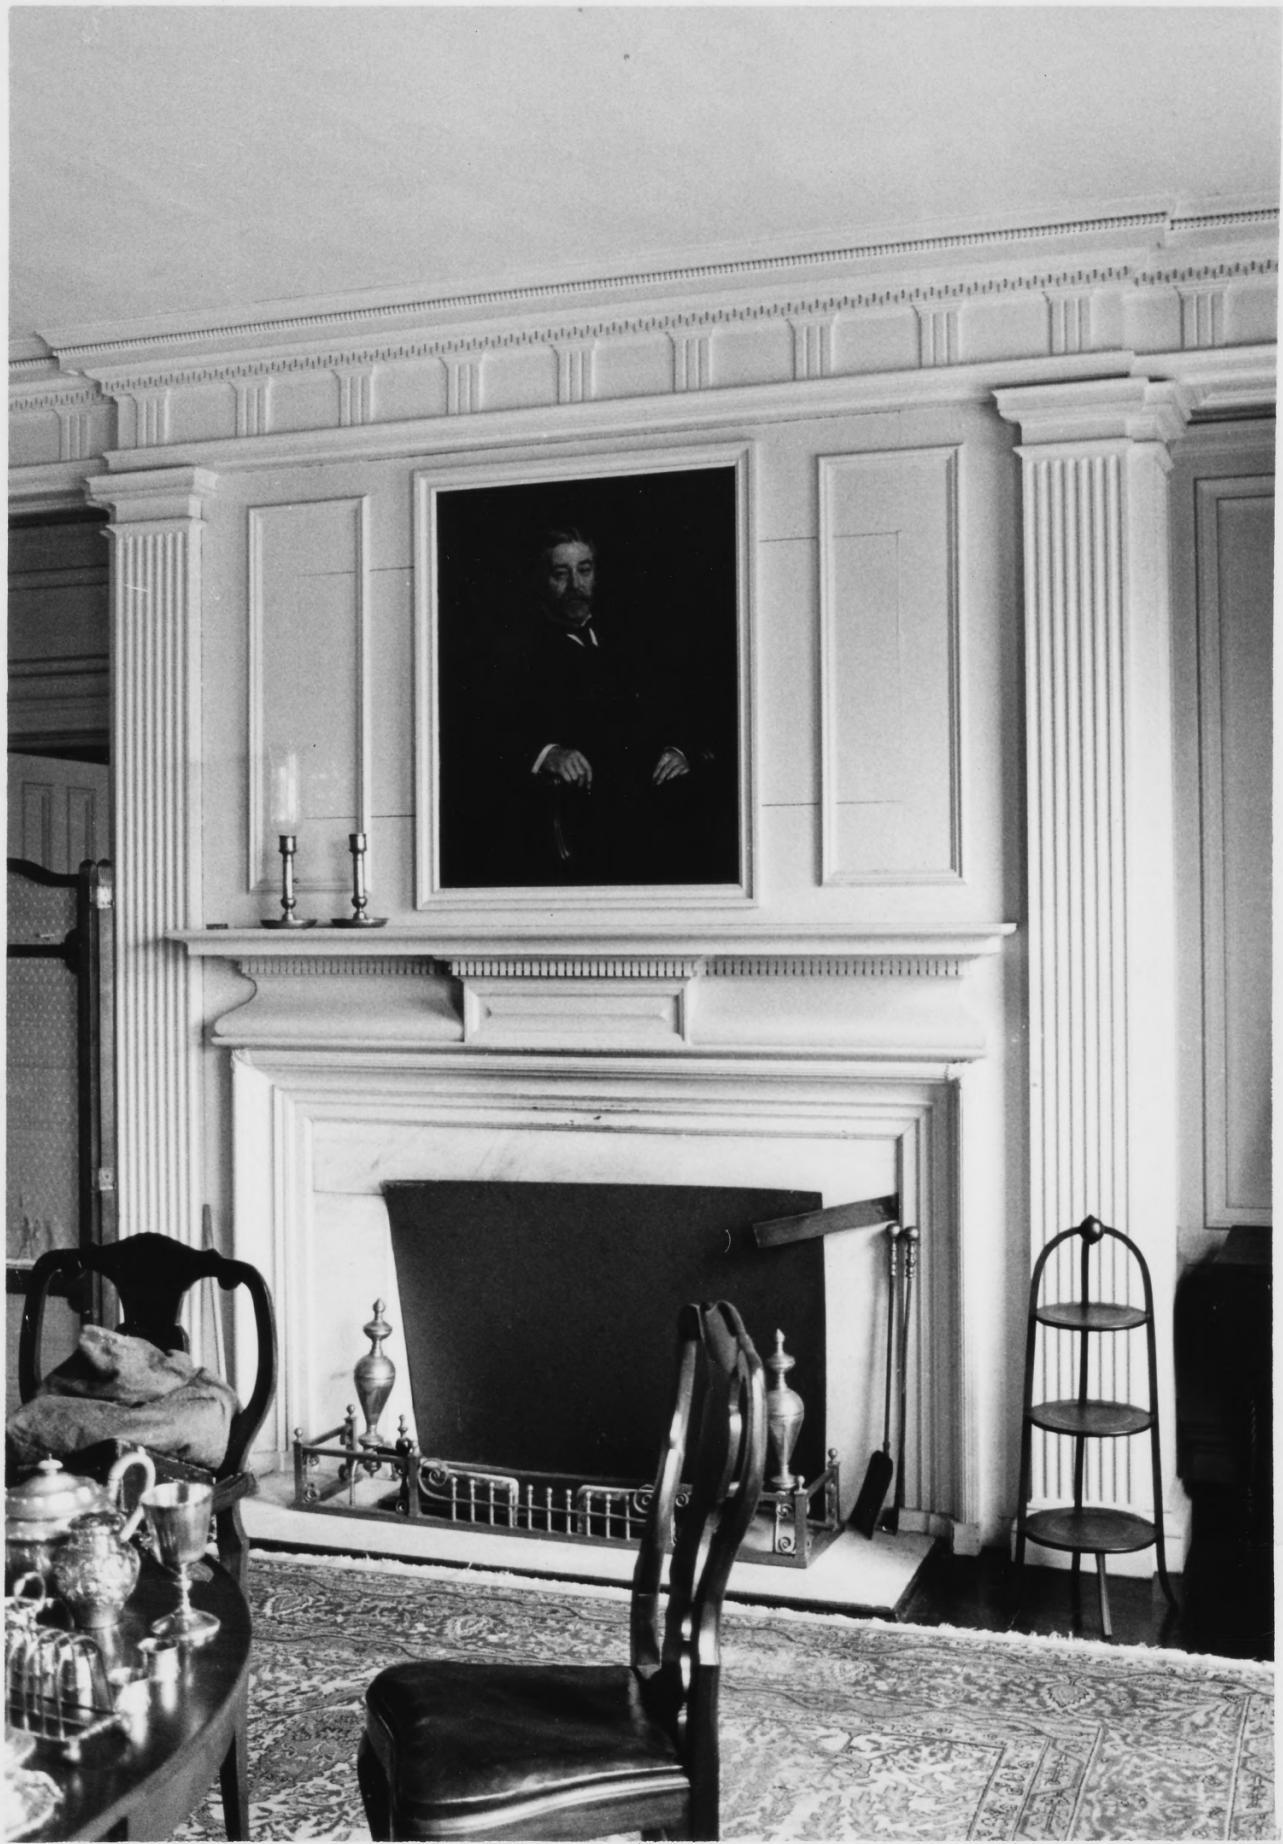

Negative filed at Vt. Div. for Historic Preservation

Main House (#1)

Stair landing, showing organ pipe casing

Photograph 5 717

AUG 24 1977

OCT 28 1977

PROPERTY OF THE NATIONAL REGISTER

*Bennington Co.*