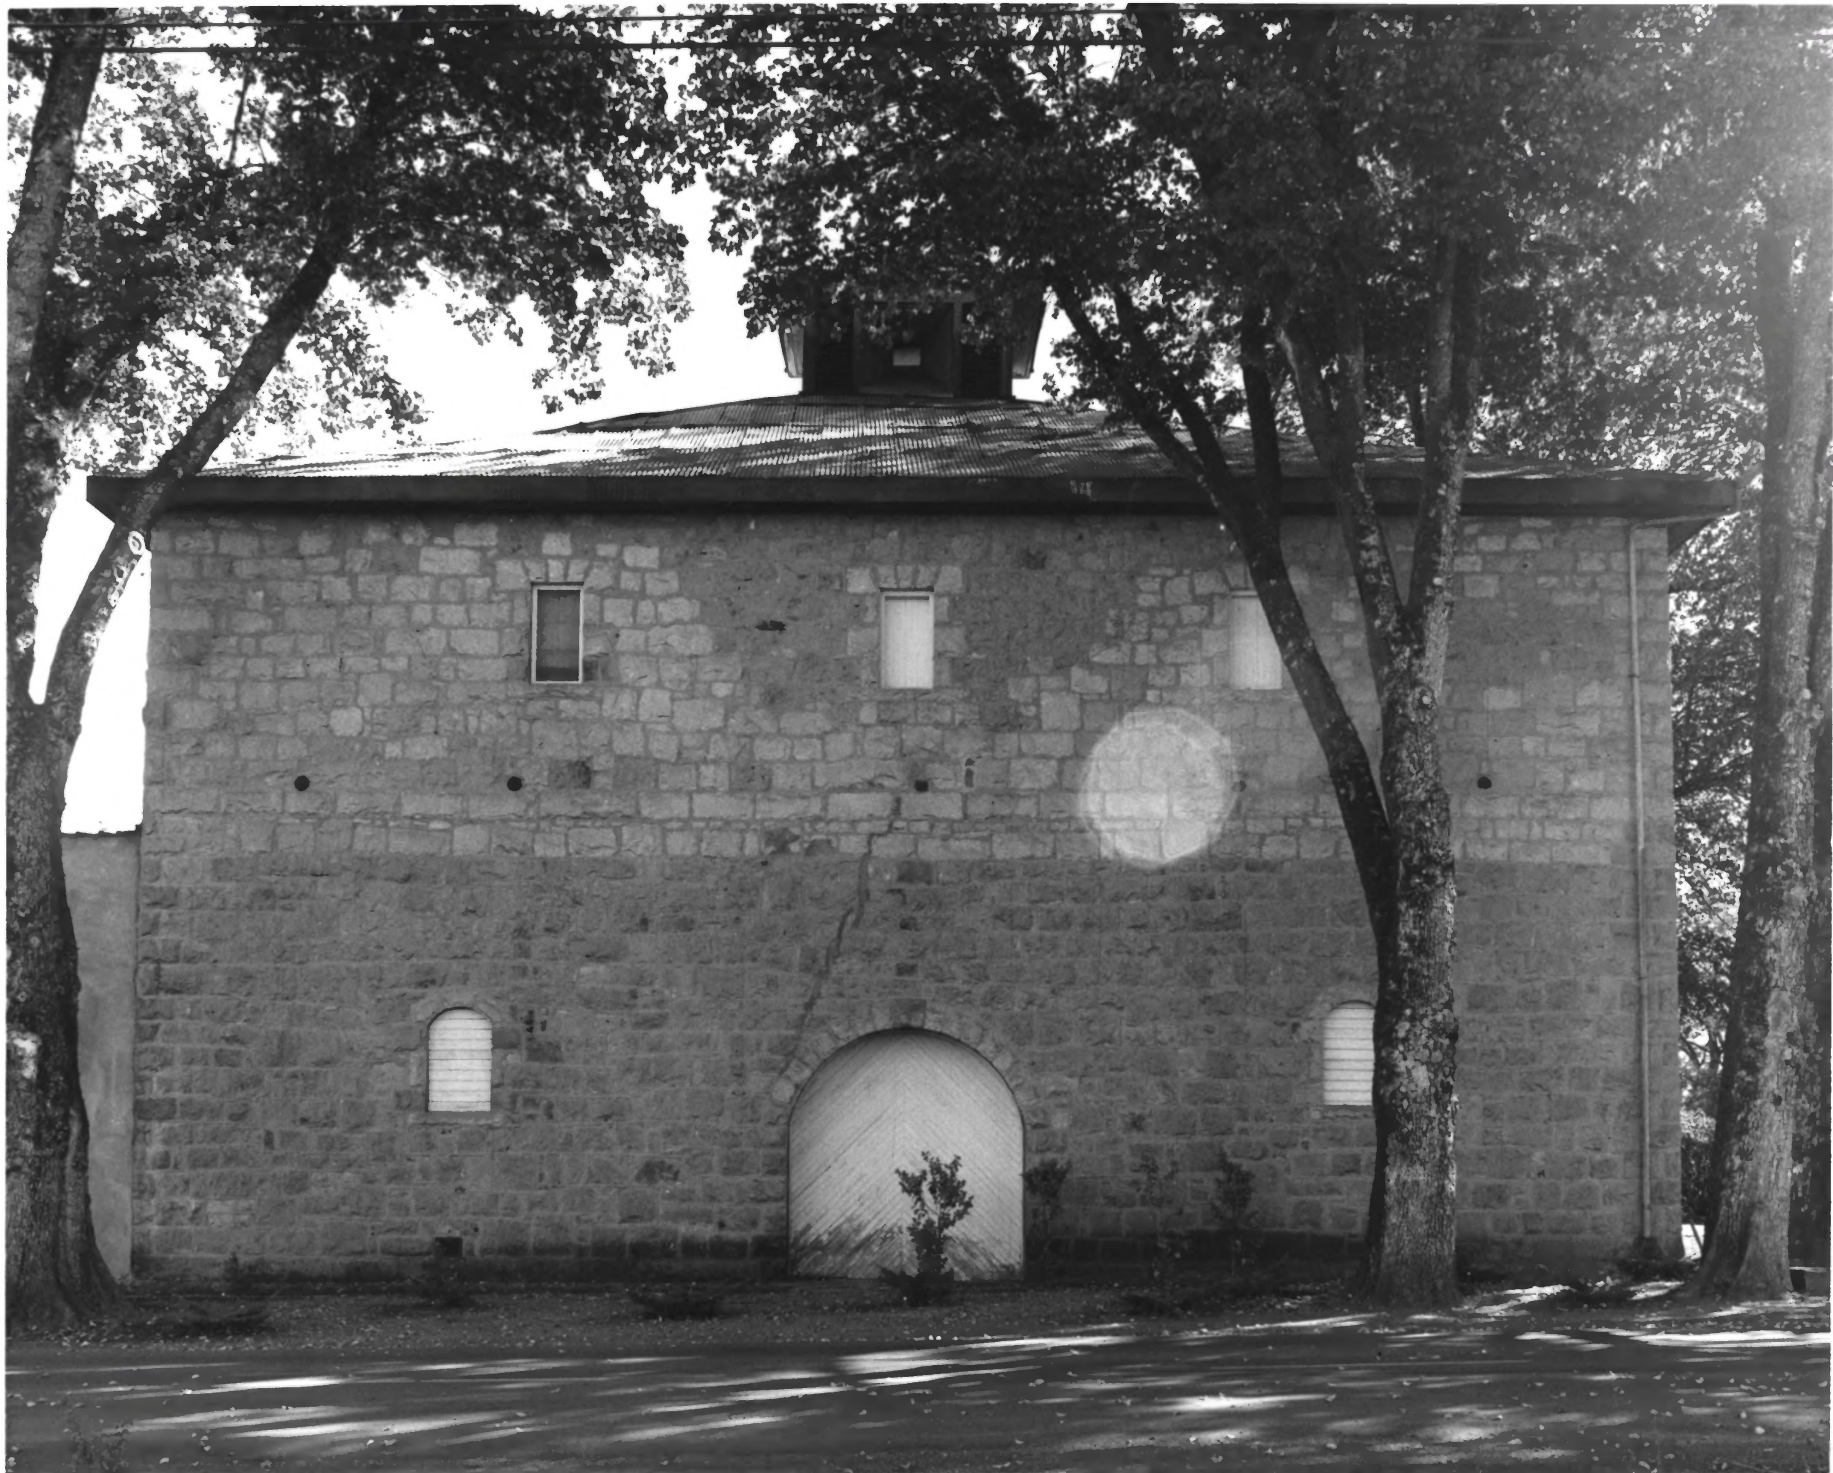

Larkmead Winery

1091 Larkmead Lane, St. Helena, Napa Co., CA

Elliot Klein

Winter 1978-1979

1543 Madrono, Palo Alto, CA

View to SE

1 of 14

FEB 1 1982

SEP 18 1979

Larkmead Winery

1091 Larkmead Lane, St. Helena, CA

Elliot Klein

1543 Madrono, Palo Alto, CA

Winter 1978-79

view to *East*

2 of 14

FEB 1 1982

Larkmead Winery

1091 Larkmead Lane, St. Helena, Napa Co., CA

Elliot Klein

Winter 1978-1979

1543 Madrono, Palo Alto, CA

View to E

3 of 14