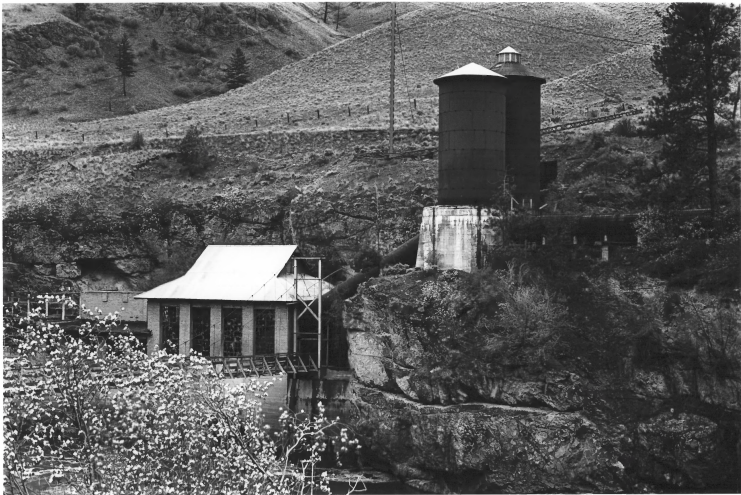

**Dr. Clayton Denman**

**May, 1978**

**JUL 18 1978**

**OAHF - Washington State**

**Interior view of Pelton**

**impeller and Generator**

**in Enlow Powerhouse**

**1 of 5**

**Enloe Dam and Powerplant**  
**Okanogan County, WA**

**Photo 4 of 6**

**Property of the National Register**

**OCT 18 1978**

**Enloe Dam**

**near Oroville, Washington**

**Dr. Clayton Denman**

**May 1978**

**OAHP - Washington State**

**View to the southeast of**

**powerhouse surge tanks and**

**suspension bridge below falls**

**2 of 5**

**JUL 18 1978**

**OCT 18 1978**

**Enloe Dam and Powerplant**  
**Okanogan County, WA**