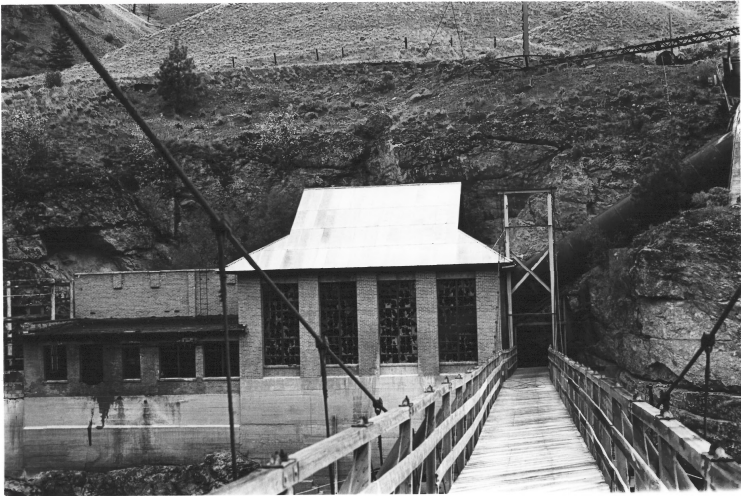

Enloe Dam and Powerplant  
Okanogan County, WA

Photo 1 of 6  
Property of the National Register

9-25-78

Cottages, Enloe Dam (non extant)

OCT 18 1978

**Enloe Dam  
near Oroville, Washington  
Dr. Clayton Denman  
May, 1978**

**OCT 18 1978**

**Enloe Dam**

**near Oroville, Wa.**

**Dr. Clayton Danman**

**May 1978**

**OAHF - Washington State**

**View to south of**

**Powerhouse and suspension bridge**