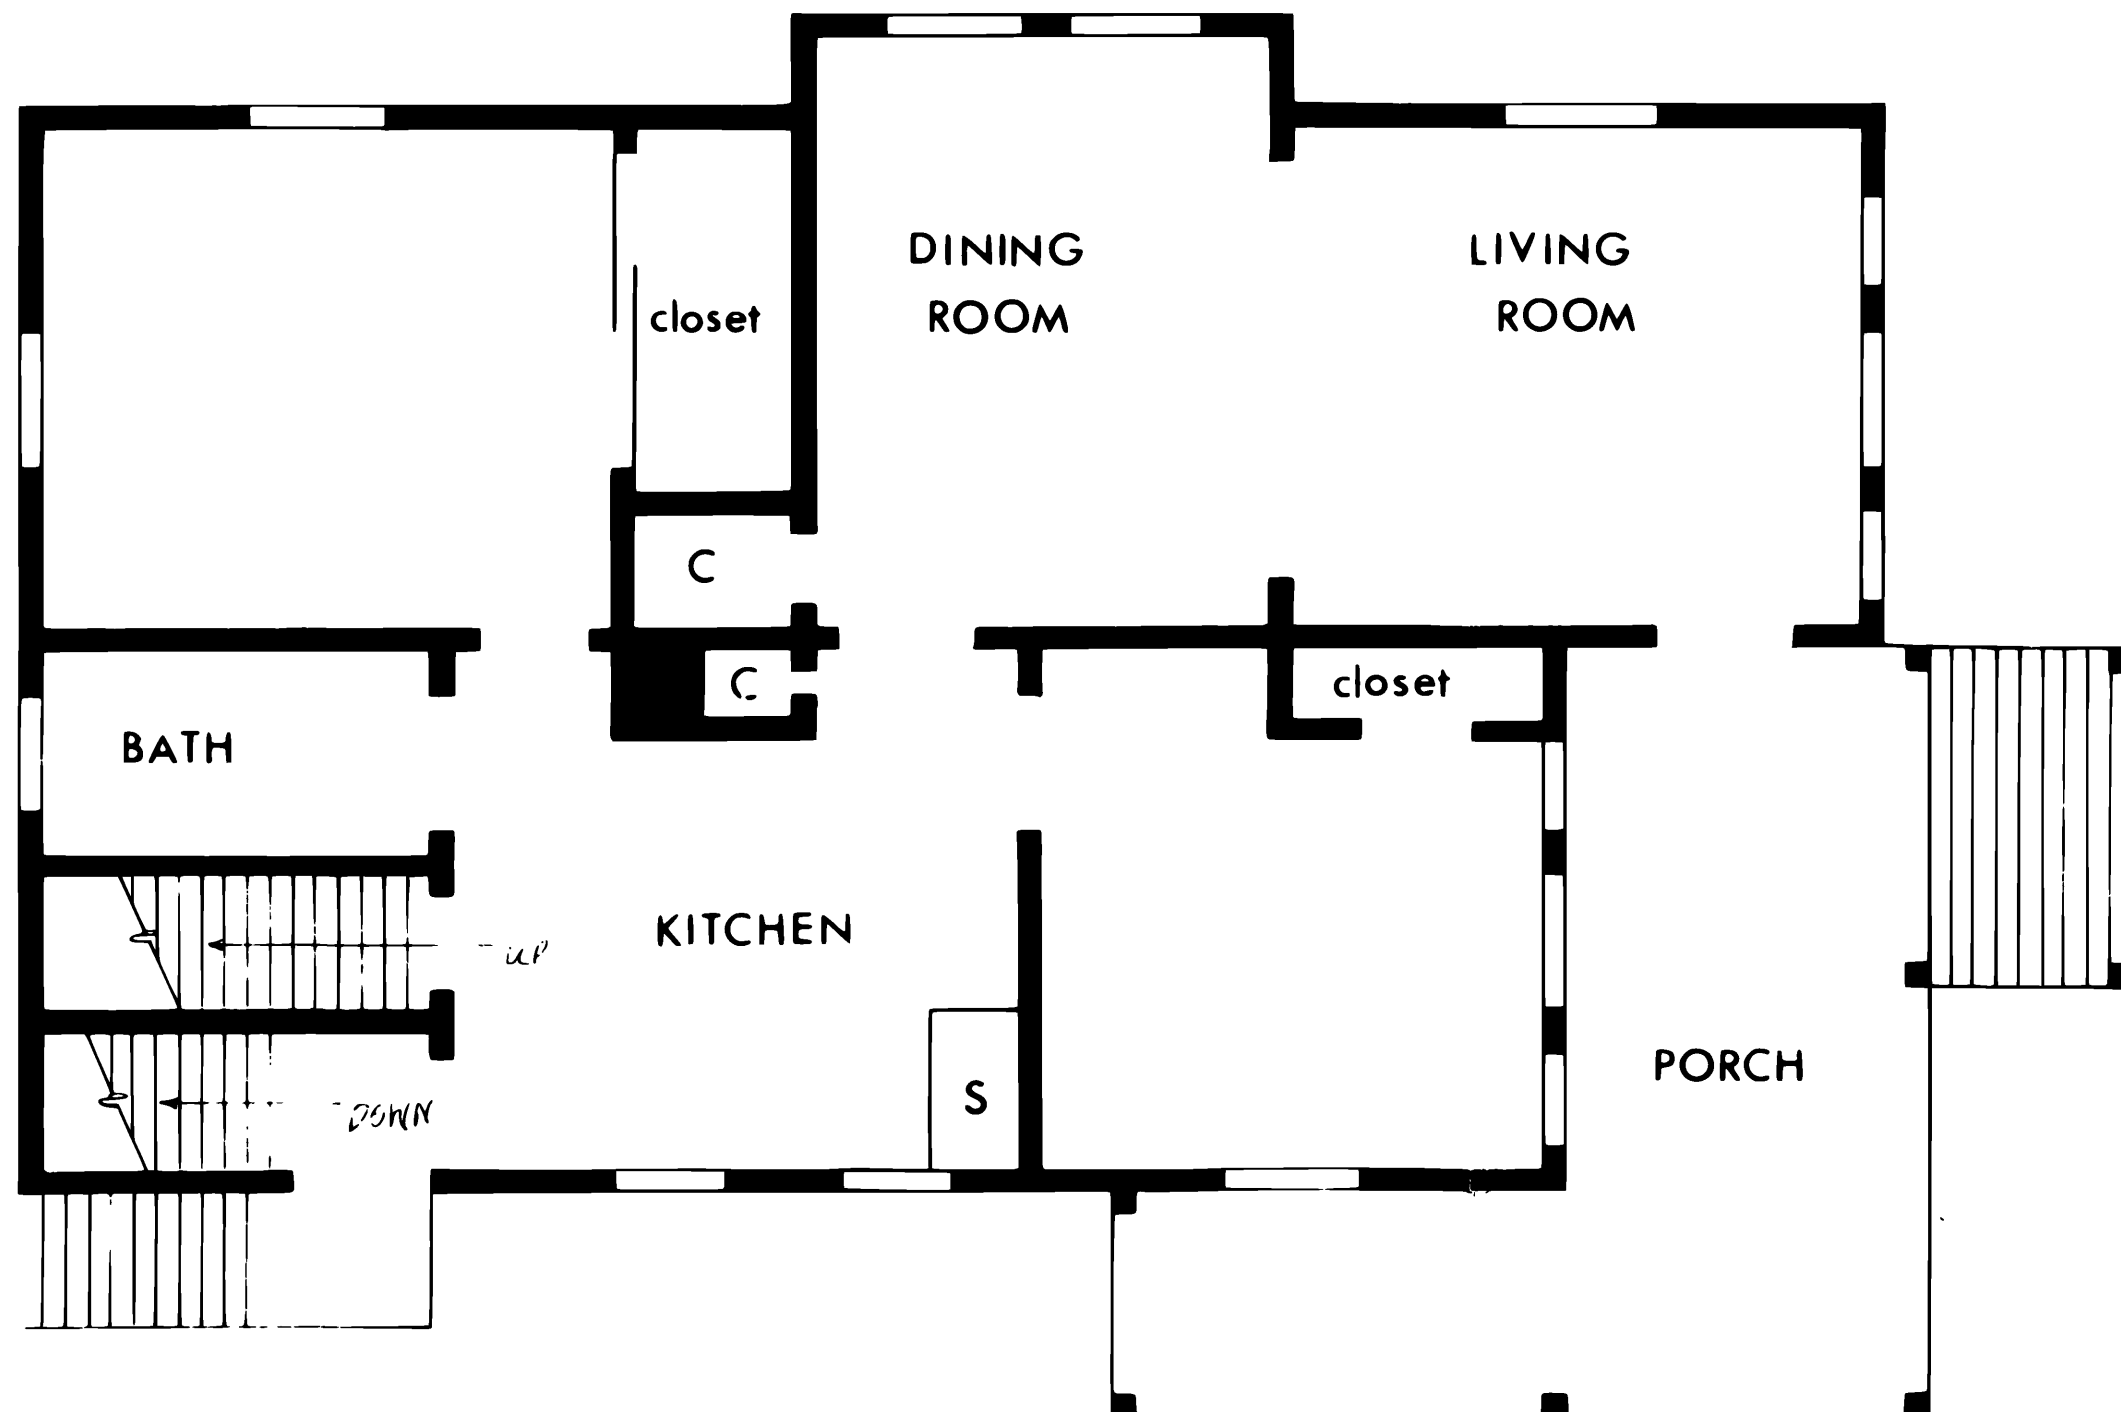

Frank Wilbur House

1273 Park Avenue
Woonsocket, Rhode Island

Sketch Plan
Not to scale

Frank Wilbur House
1273 Park Avenue
Woonsocket, Rhode Island

Gail Gustafson, Delineator August 1982
Original: Rhode Island Historical
Preservation Commission

Floor plan.

Figure 76