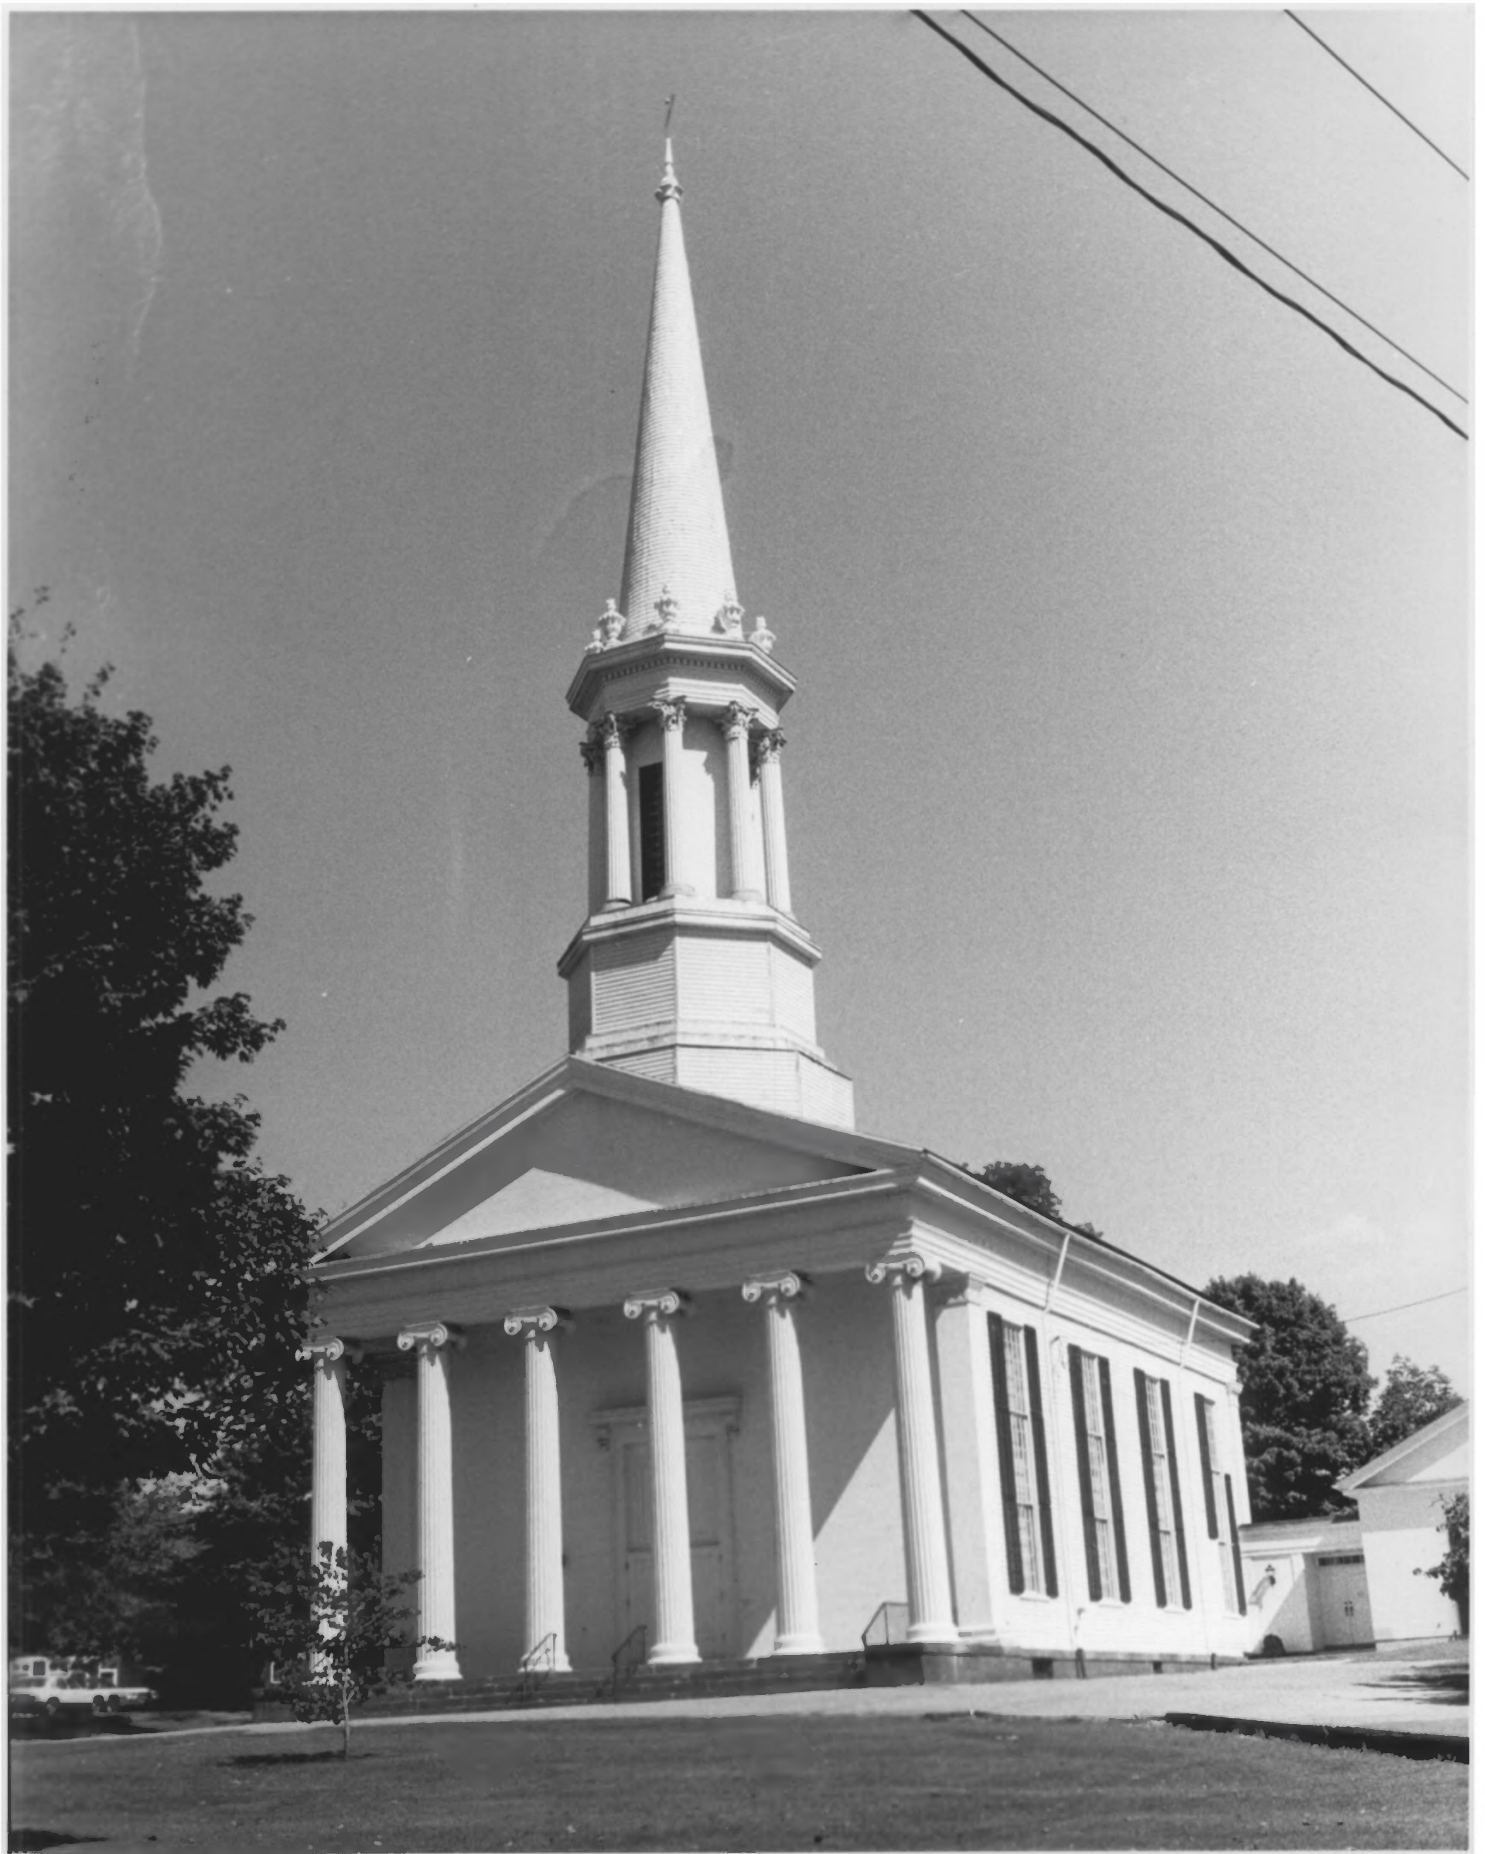

THE
OLD TOWN HALL
OF
ENFIELD
1779

Photo 1422 APR 9 1979
Enfield District
Enfield, CT

D. Ransom Photo, 9/78
Negative: Connecticut
Historical Commission
OLD TOWN HALL, VIEW
NORTHWEST

AUG 10 1979
DOE

*Enfield Historic District
Hartford County, Connecticut*