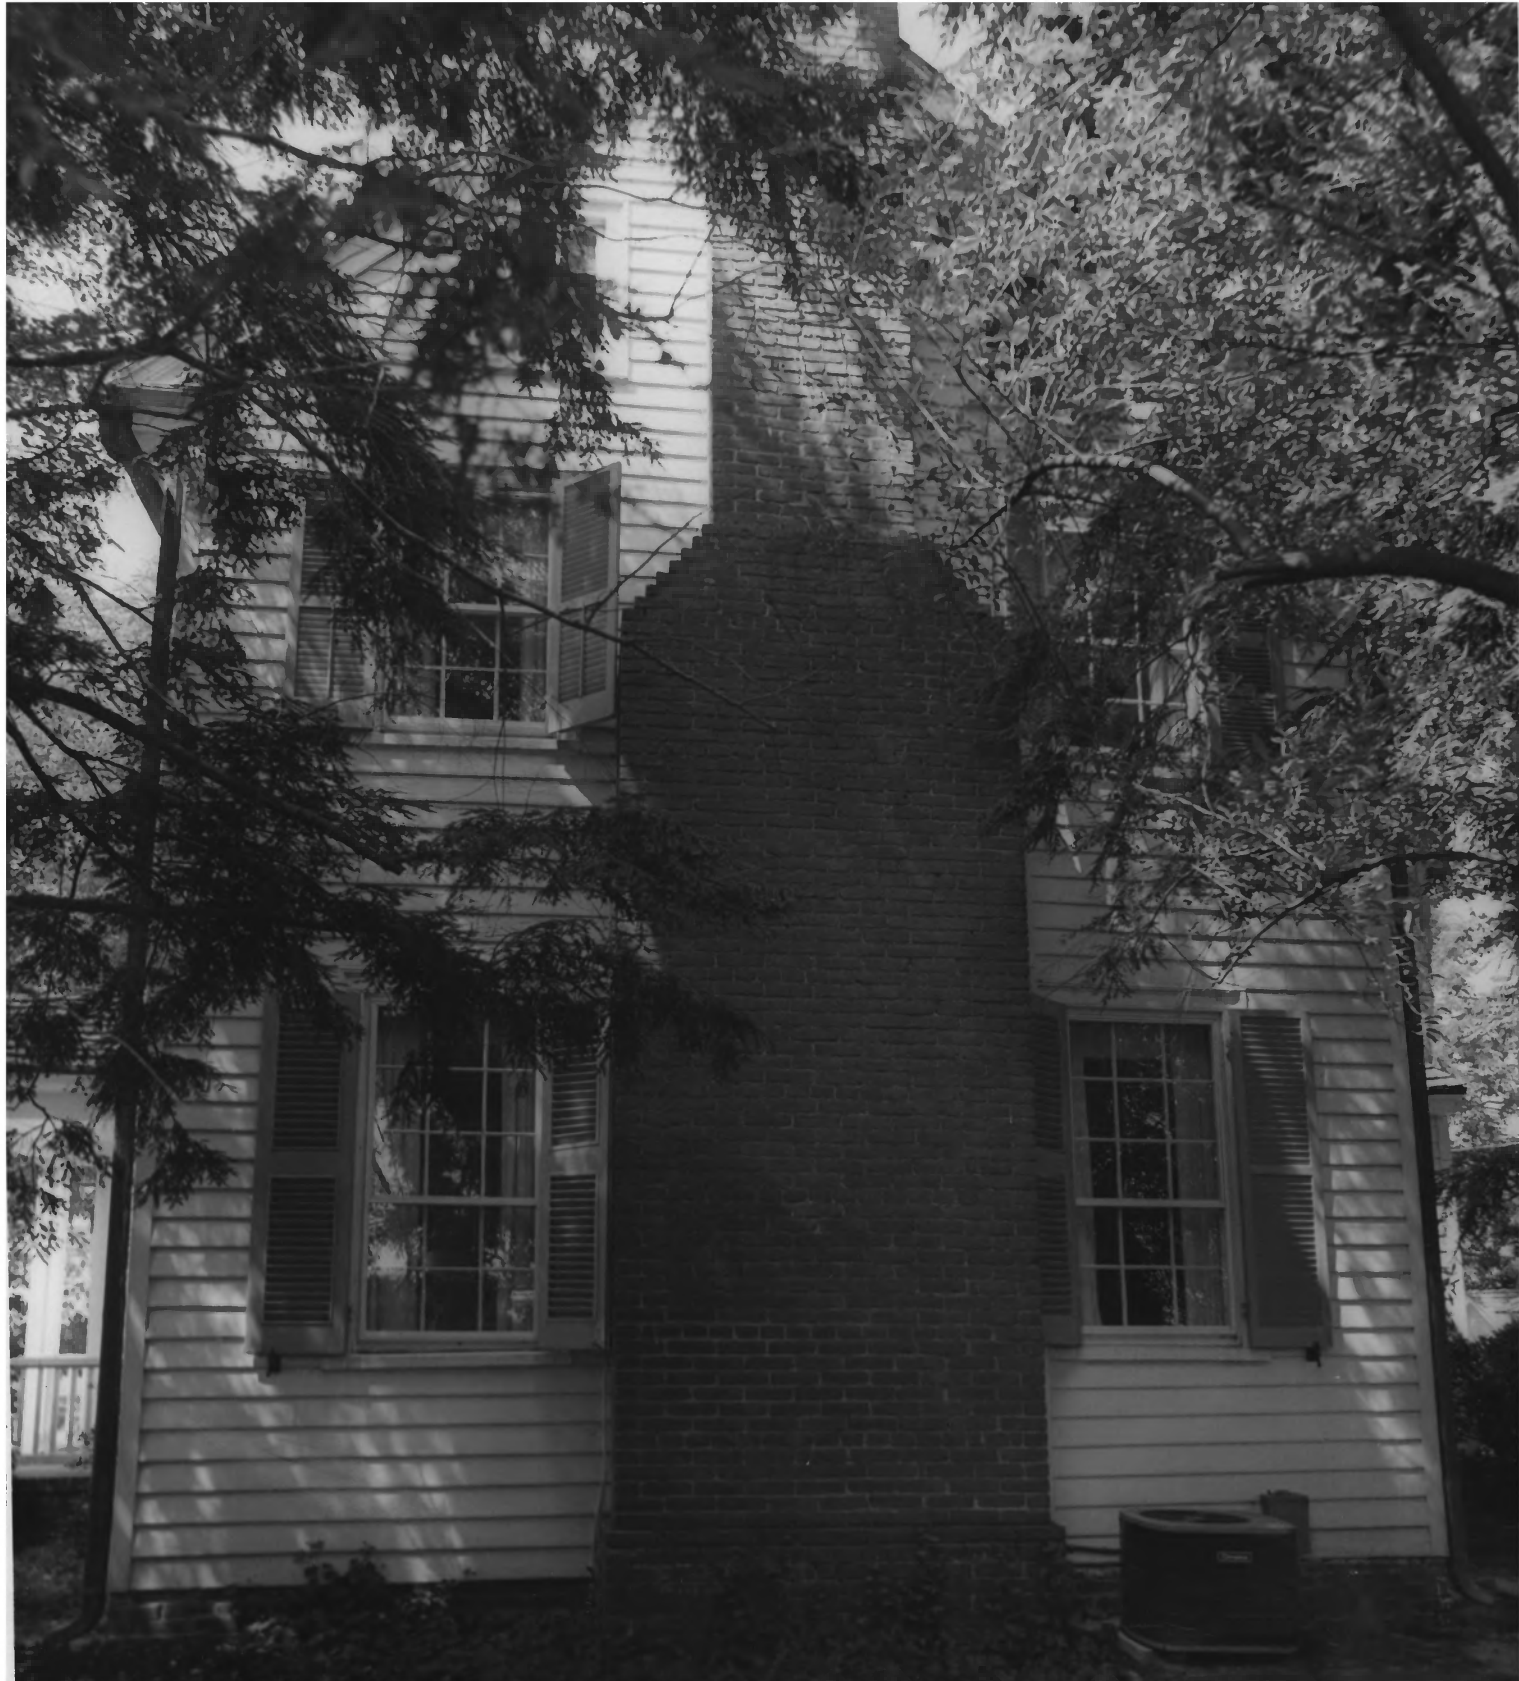

St. Giles

Hebron, Wicomico, Maryland

O. V. Wootten

7/5/1982

Maryland Historical Trust

South elevation (camera  
facing North)

1/18

St. Giles

Hebron, Wicomico, Maryland

O. V. Wootten

7/5/1982

Maryland Historical Trust

Southeast elevation (camera  
facing Northwest)

2/18

St. Giles  
Hebron, Wicomico, Maryland  
O. V. Wootten  
7/5/1982  
Maryland Historical Trust  
Southeast elevation (camera  
facing Northwest)  
3/18

St. Giles

Hebron, Wicomico, Maryland

O. V. Wootten

7/5/1982

Maryland Historical Trust

Northeast elevation (camera  
facing Southwest)

4/18

St. Giles

Hebron, Wicomico, Maryland

O. V. Wootten

7/5/1982

Maryland Historical Trust

West elevation (camera  
facing East)

5/18

St. Giles  
Hebron, Wicomico, Maryland  
O. V. Wootten  
7/5/1982  
Maryland Historical Trust  
Northwest elevation (camera  
facing Southeast)