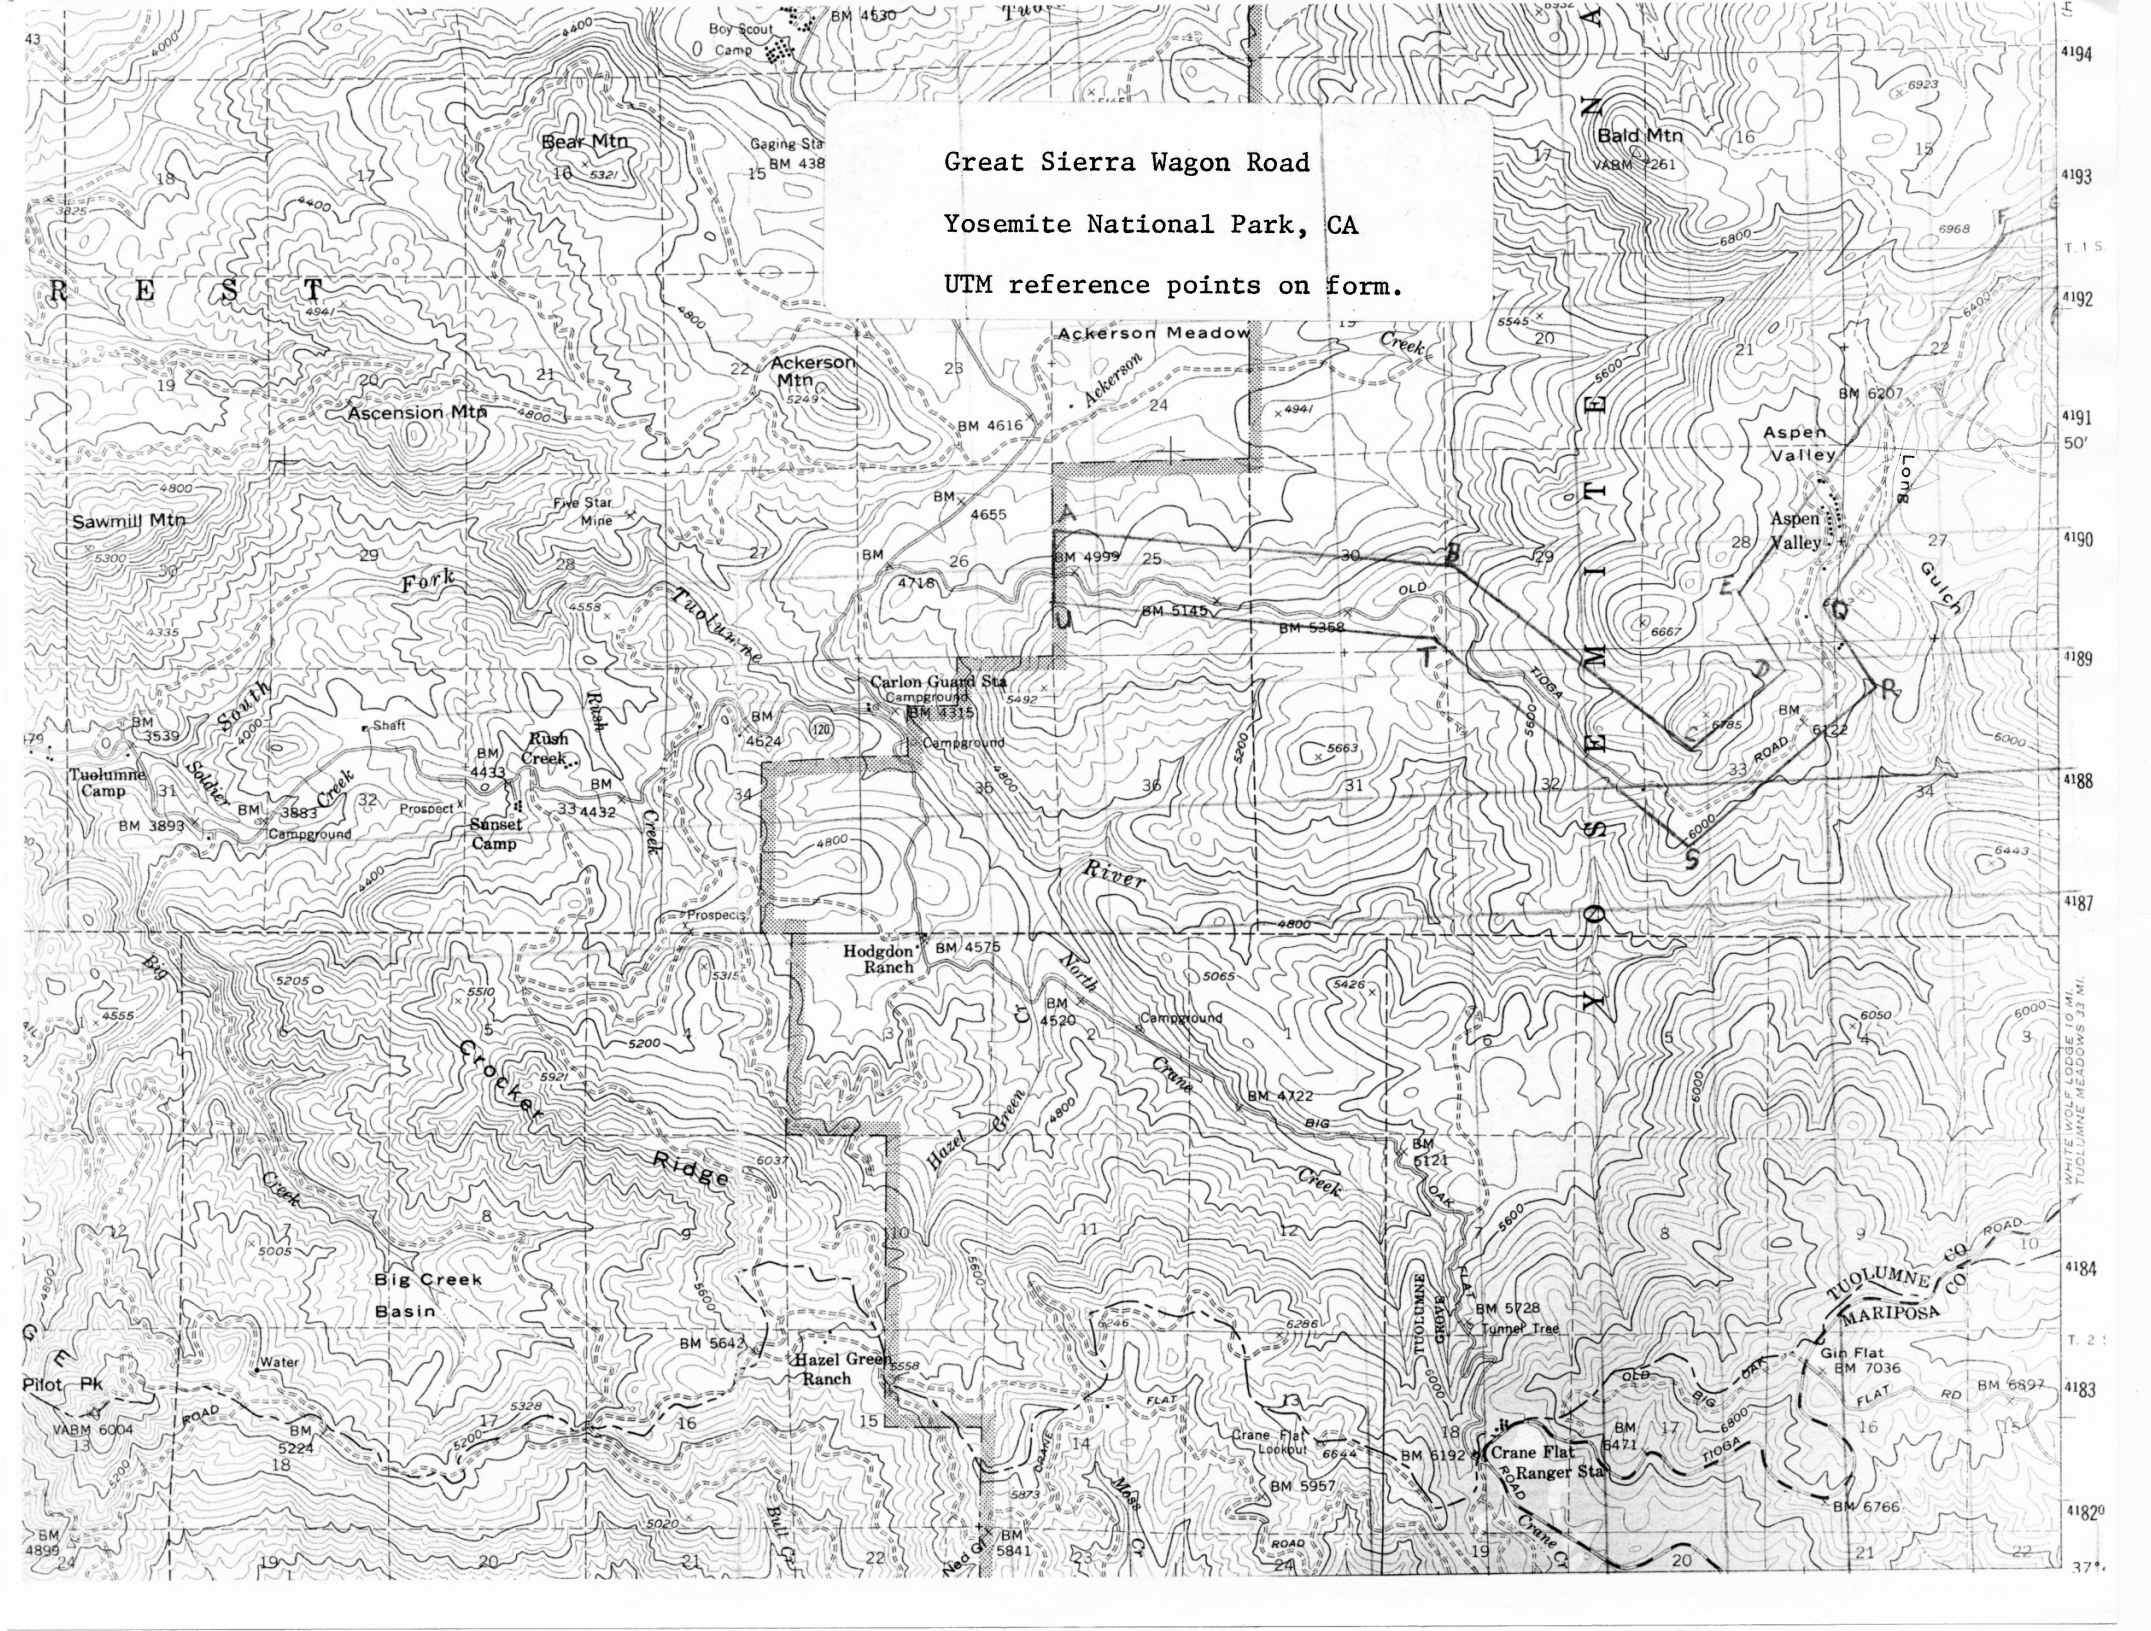

Great Sierra Wagon Road
Tuolumne County, CA

Photo 2 of 5

Property of the National Register

PHOTO NO. 2

GREAT SIERRA WAGON ROAD

ASPEN VALLEY ROAD

VIEW TO SOUTH

Great Sierra Wagon Road
Tuolumne County, CA

Photo 3 of 5

Property of the National Register

PHOTO NO. 3

VIEW TO NORTH ACROSS ASPEN VALLEY.

FROM GREAT SIERRA WAGON ROAD (ASPEN VALLEY ROAD)

Great Sierra Wagon Road
Tuolumne County, CA

Photo 4 of 5

Property of the National Register

PHOTO NO. 5

CROSSING A TRIBUTARY

OF THE ~~B~~ TUOLUMNE RIVER

GREAT SIERRA WAGON ROAD (ASPEN VALLEY ROAD)

Great Sierra Wagon Road
Tuolumne County, CA

Photo 5 of 5

Property of the National Register

PHOTO NO. 4

GREAT SIERRA WAGON ROAD

ASPEN VALLEY ROAD

DRY-WALL MASONRY 3 MILES EAST OF ASPEN VALLEY

Great Sierra Wagon Road
Yosemite National Park, CA
UTM reference points on form.

L-YEAR HIGHWAY
RANGER STA. 4.4 MI.

Great Sierra Wagon Road
Yosemite National Park CA
UTM reference points on form