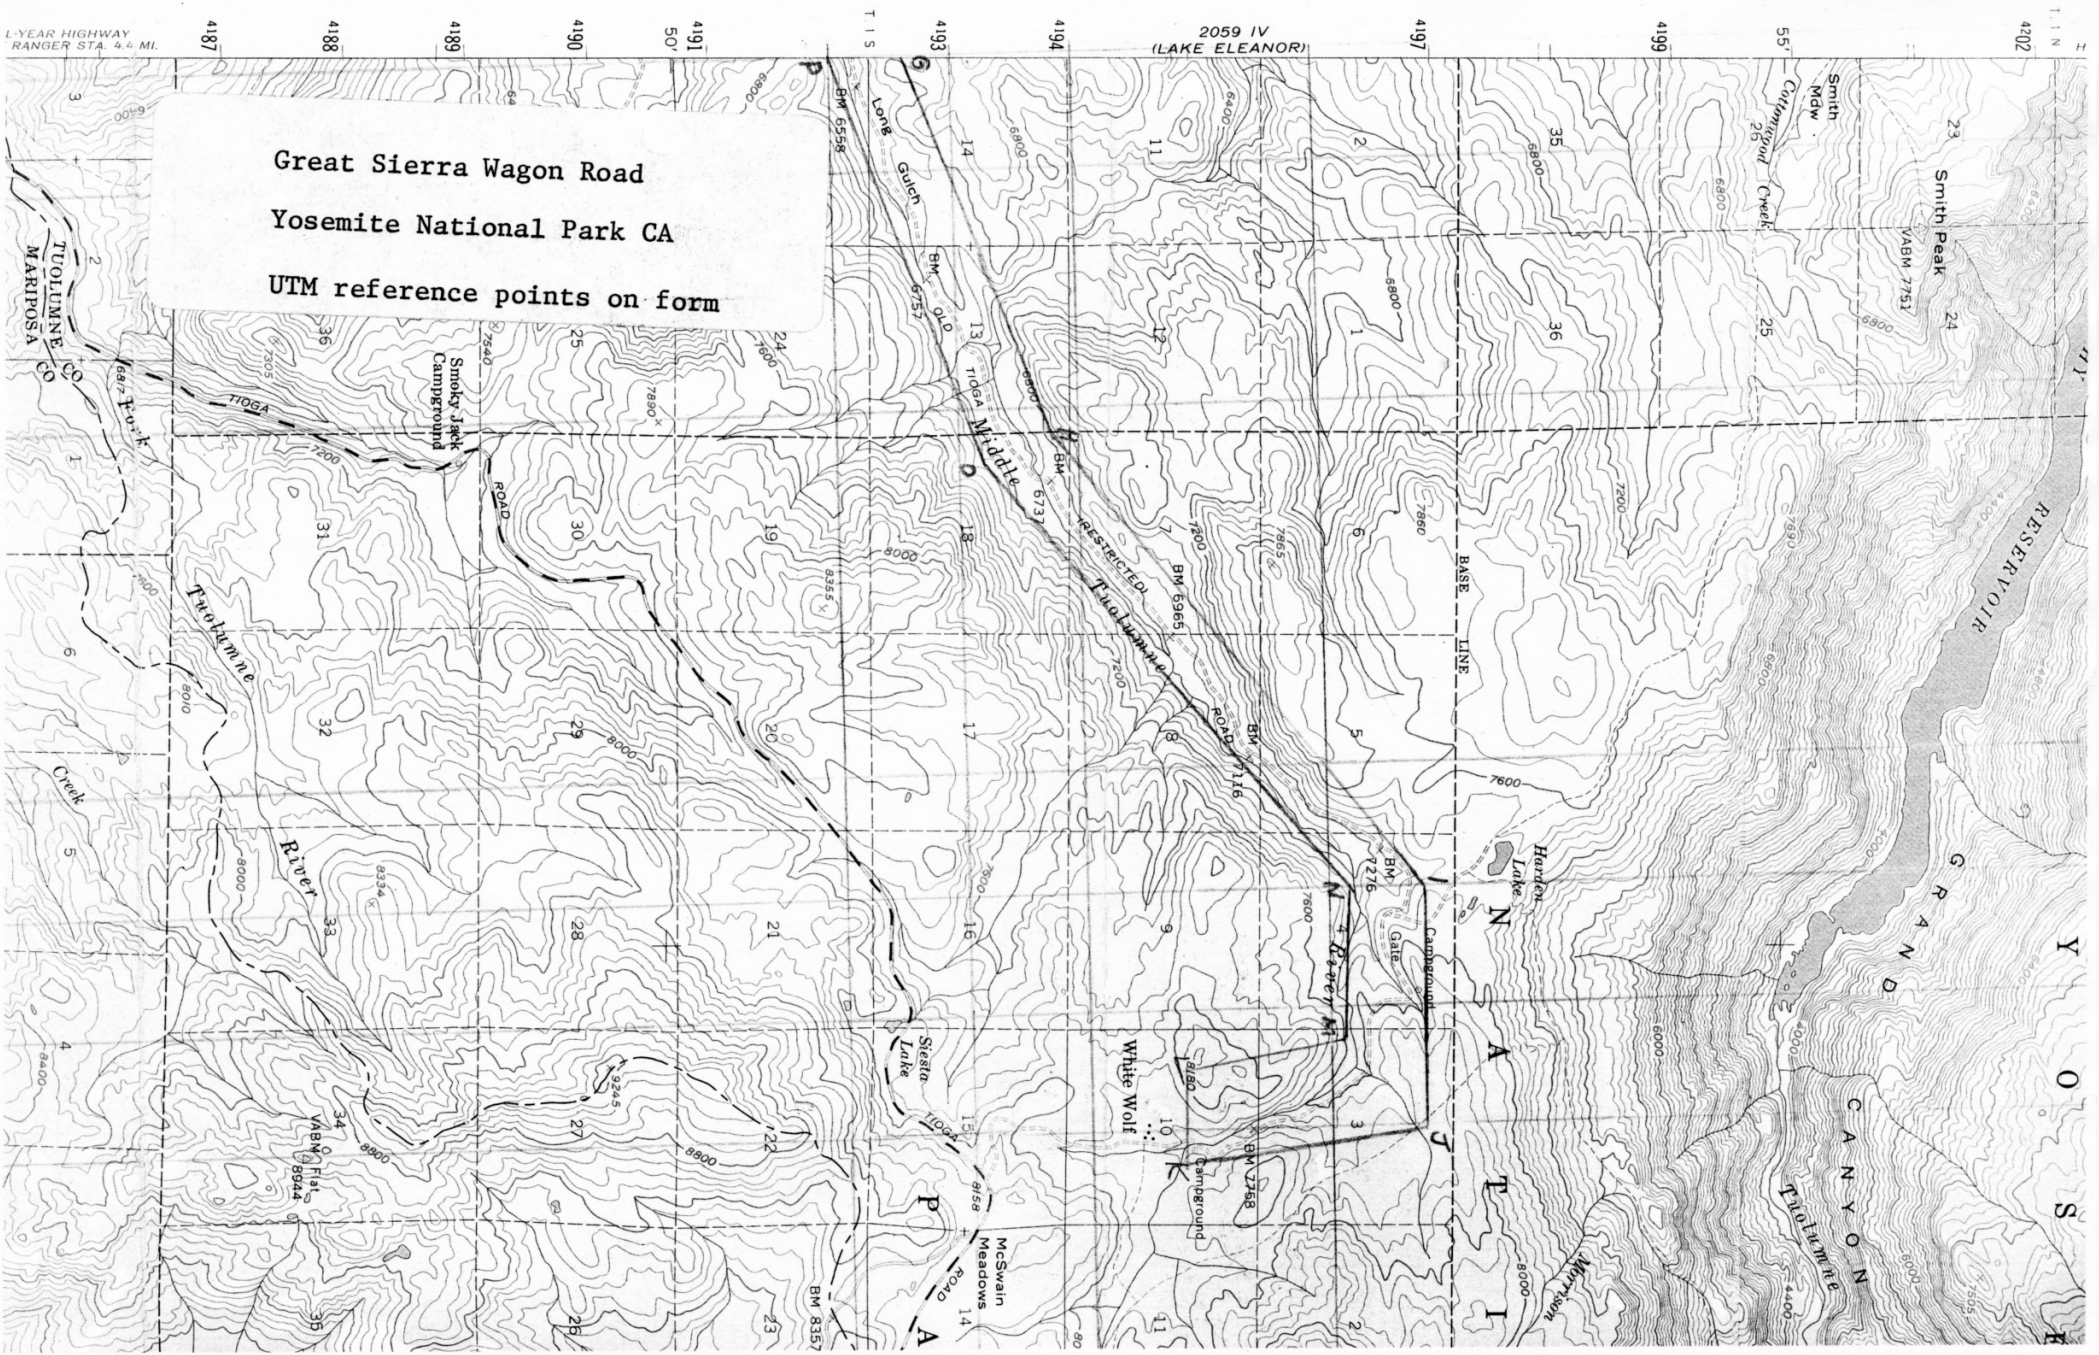

L-YEAR HIGHWAY
RANGER STA. 4.4 MI.

Great Sierra Wagon Road
Yosemite National Park CA
UTM reference points on form

TUOLUMNE
CO
MARIPOSA

4202
4199
4197
4194
4193
4191
4188
4187
15
14
13
12
11
10
9
8
7
6
5
4
3
2
1

55'
Smith
Midw
Culinary
Creek
26
25
24
23
Smith Peak
VABM 7751
5900
5800
5700

RESERVOIR
GRAND
CANYON
TUOLUMNE
4400
4300
4200
4100
4000
3900
3800
3700
3600
3500
3400
3300
3200
3100
3000
2900
2800
2700
2600
2500
2400
2300
2200
2100
2000
1900
1800
1700
1600
1500
1400
1300
1200
1100
1000
900
800
700
600
500
400
300
200
100
0

BASE
LINE

2059 IV
(LAKE ELEANOR)

RESTRICTED
Tioga National Monument

11 S

Yosemite
National
Park
8000
7900
7800
7700
7600
7500
7400
7300
7200
7100
7000
6900
6800
6700
6600
6500
6400
6300
6200
6100
6000
5900
5800
5700
5600
5500
5400
5300
5200
5100
5000
4900
4800
4700
4600
4500
4400
4300
4200
4100
4000
3900
3800
3700
3600
3500
3400
3300
3200
3100
3000
2900
2800
2700
2600
2500
2400
2300
2200
2100
2000
1900
1800
1700
1600
1500
1400
1300
1200
1100
1000
900
800
700
600
500
400
300
200
100
0