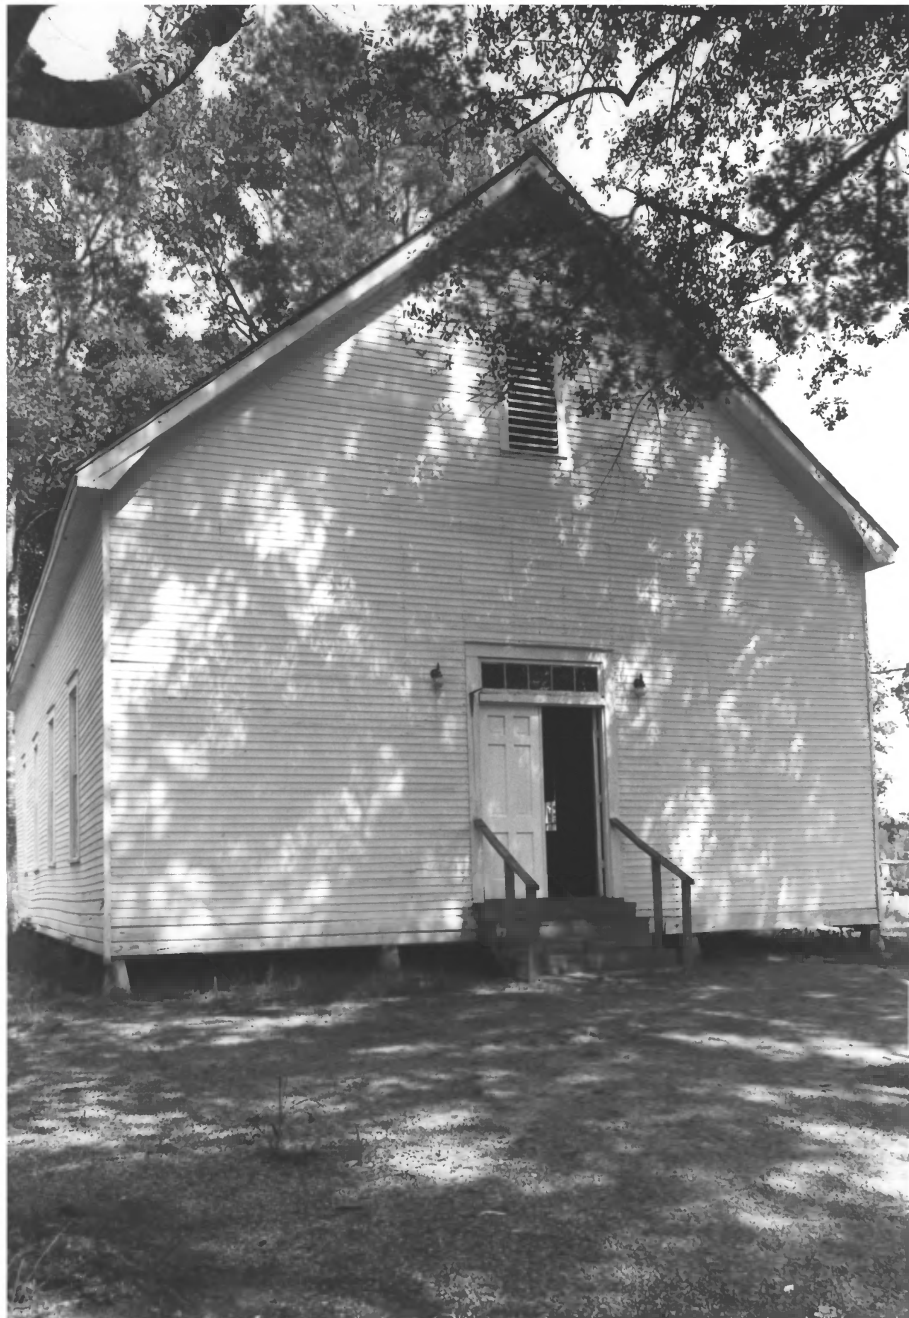

Brooklyn Church & Cemetery

Jackson Parish, LA

Brooklyn Church Preservation Society, Inc

POB 109, Chatham, LA 71226

July 1983

Photo #1

Southeast

Brooklyn Church & Cemetery