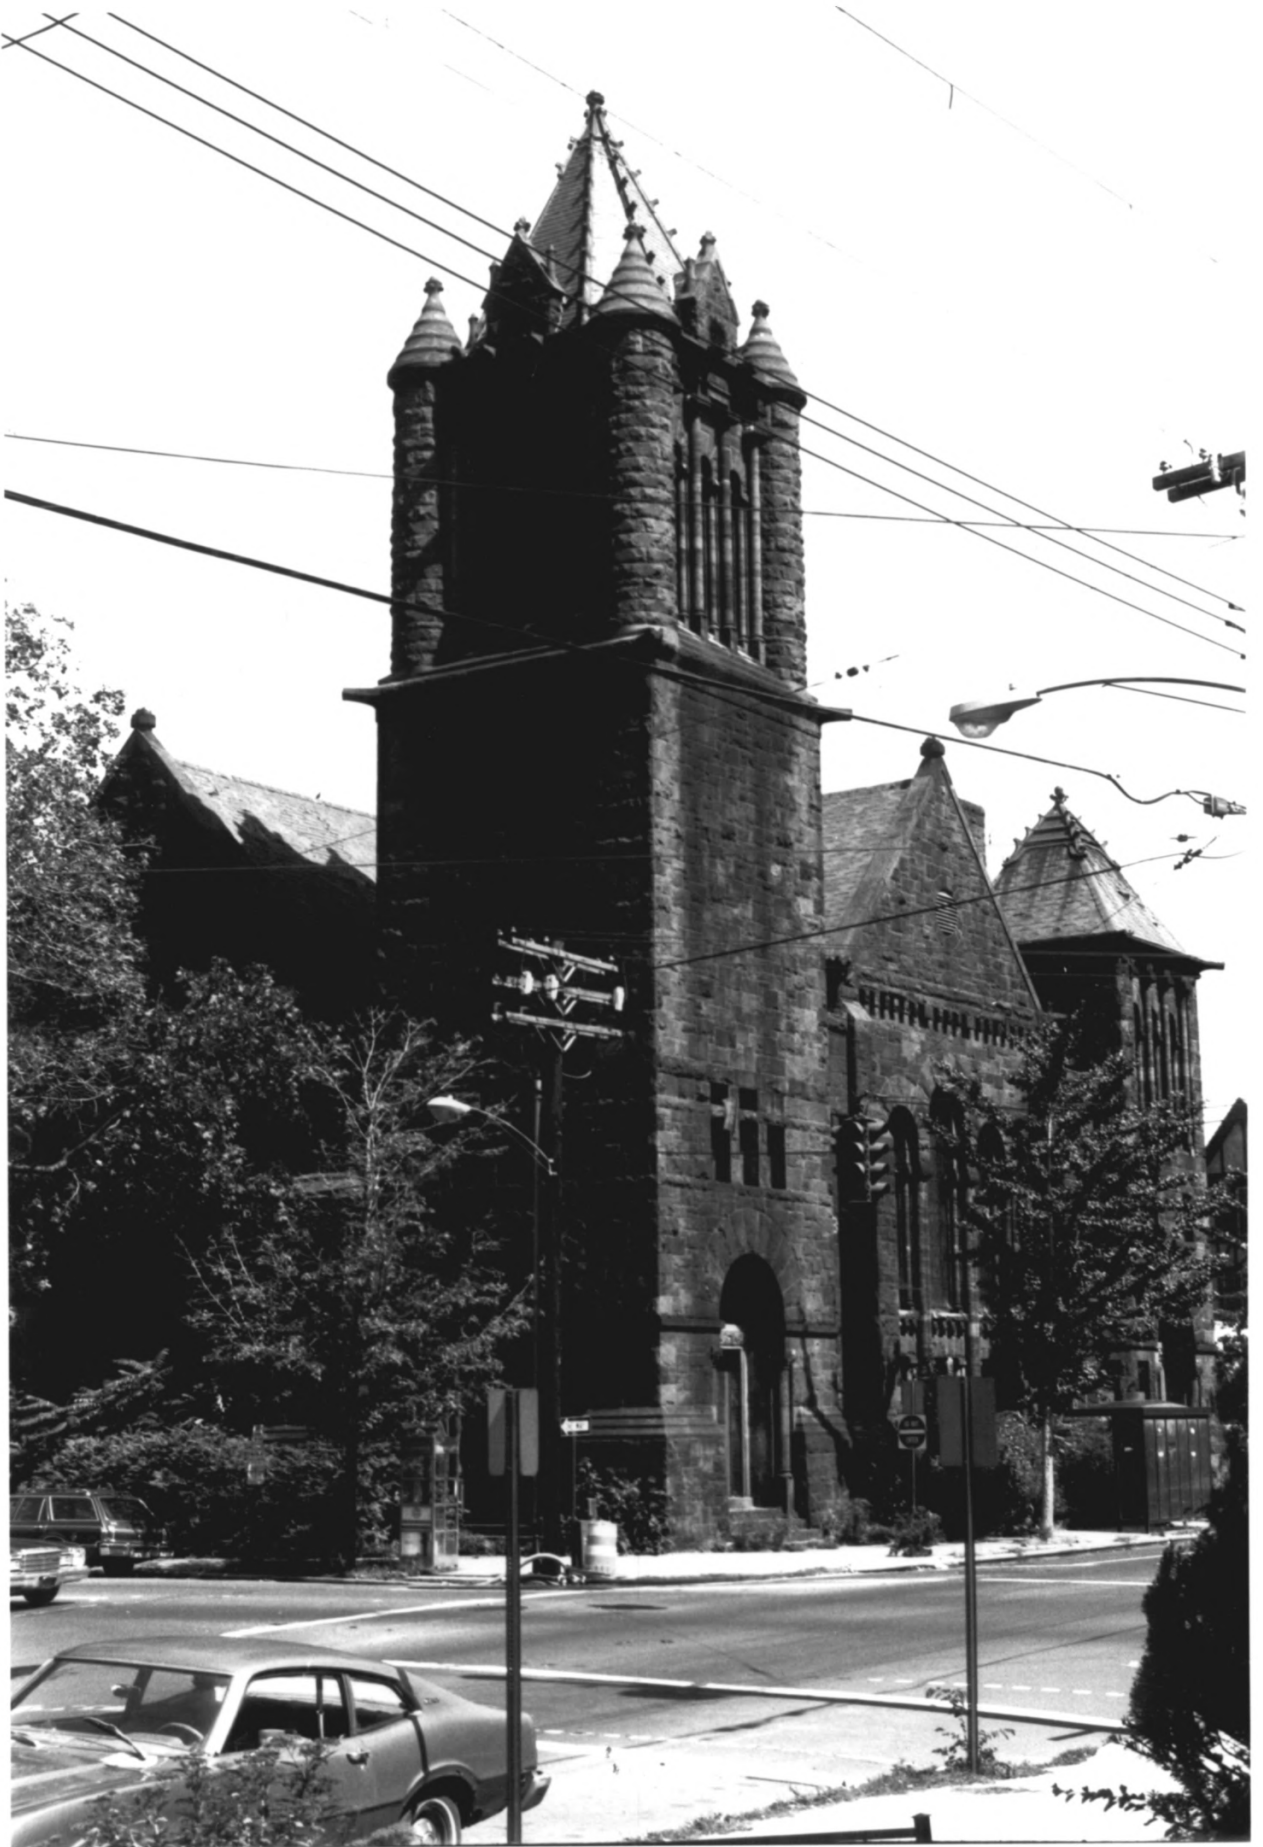

PLYMOUTH CONGREGATIONAL CHURCH

New Haven, CT

(South) facade and east

elevation; view northwest.

Jack A. Gold, 1982

Negative filed: CT Historical Com.

#1 of 5

PLYMOUTH CONGREGATIONAL CHURCH

New Haven, CT

(South) facade, showing west
tower; view northeast.

Jack A. Gold, 1982

Neg. filed: CT Historical Com.

#2 of 5

PLYMOUTH CONGREGATIONAL CHURCH

New Haven, CT

Sanctuary interior; view north.