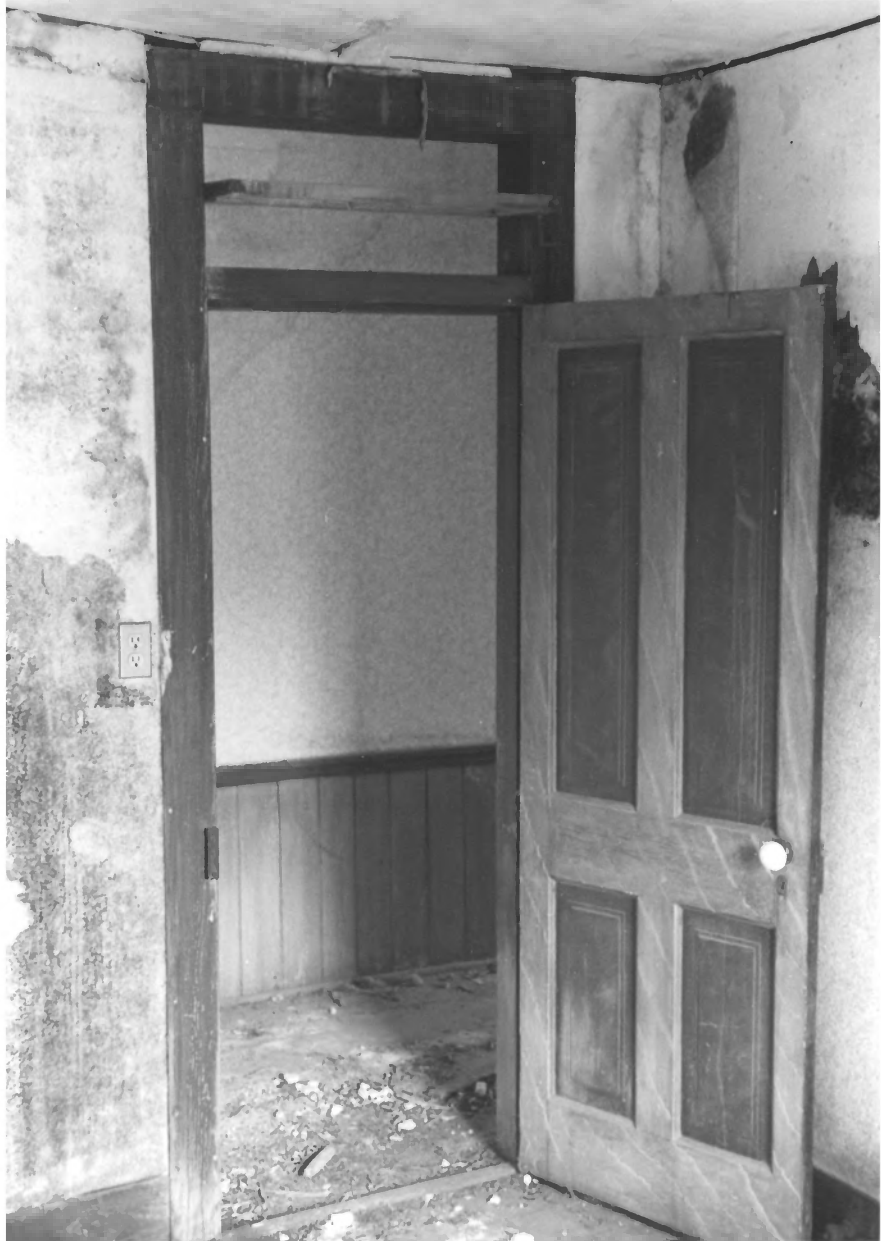

9/94, PAUL TOURANT, PICTUROGRAPHER

NEG. (NANTUCKET HISTORICAL TRUST)

HOTEL INTERIOR - RECEPTION DESK

4 OF 10

W1-103

WITTEITAVEN Hotel

WITTEITAVEN, VICOMICO Co., MD

BEDROOM DOOR WITH GRANED
DECORATION