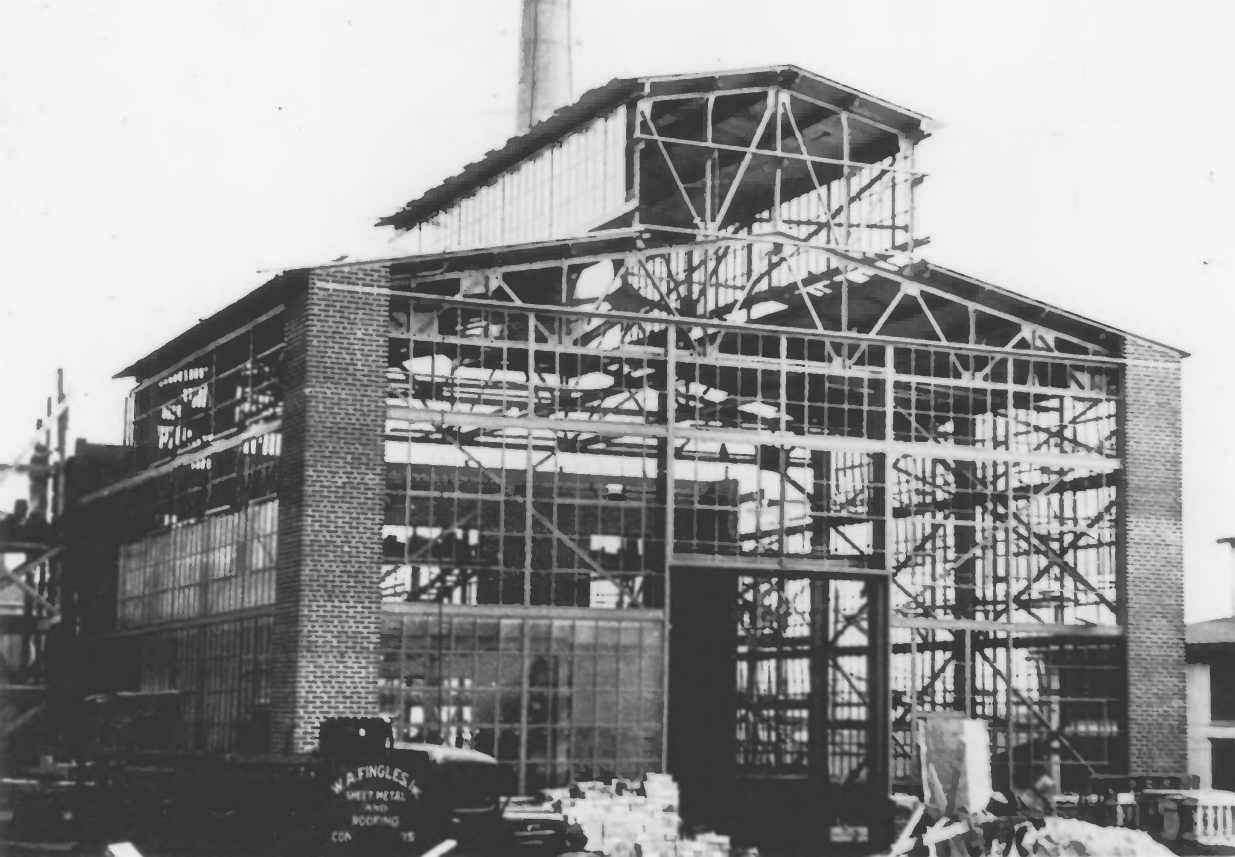

W.A. FINGLES
SHEET METAL
AND ROOFING
CO.

W.A. FINGLES
SHEET METAL
AND ROOFING
CO.