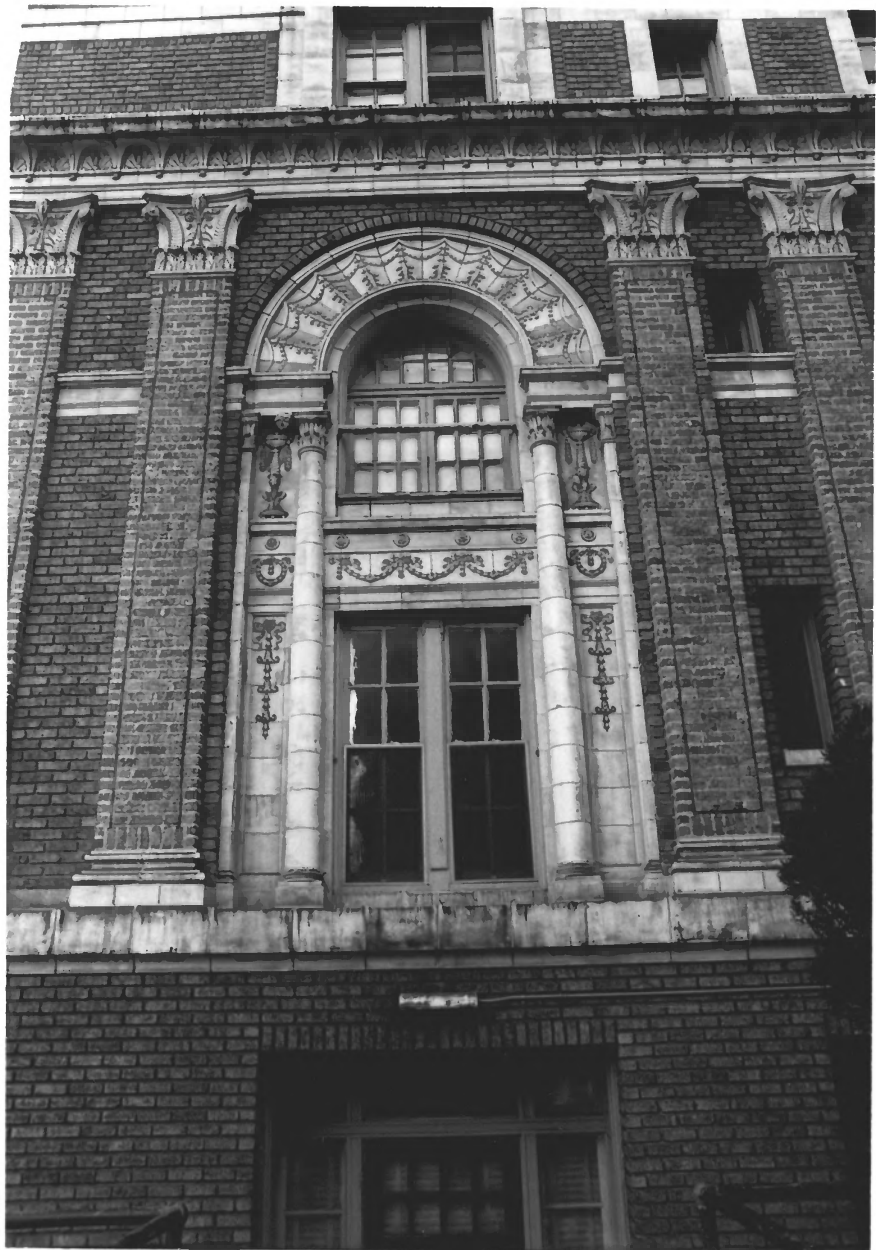

First floor
window, Eutaw Place

Esplanade

Eutaw-Madison Apartment House Historic District
Baltimore City, Maryland

Photographer: unknown

Neg. Loc.: Renaissance Plaza
2601 Madison Ave.
Baltimore, MD 21217

November 1982
Photo # 8 of 50