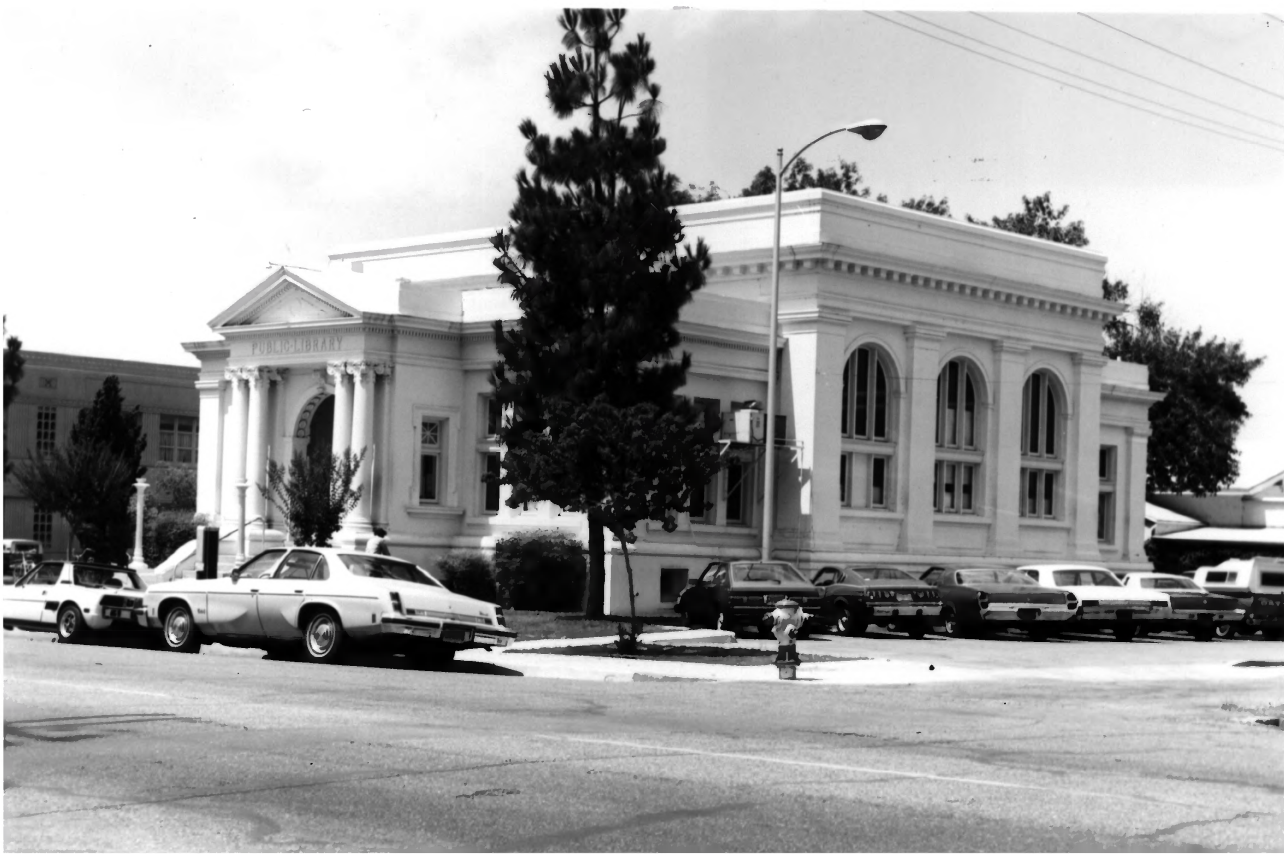

SEKOH
11-12-26
FBI

Baker Street Library, SE to NW
Front View, Bakersfield, CA
11-12-26 by Seron

Photo Neg.-Kern County Museum

2

FEB 19 1981

KERN BRANCH, BEALE MEMORIAL LIBRARY
Kern County, CA

PUBLIC LIBRARY

#1500

Baker Street Library, E to W
Bakersfield, Ca. ca.1930
Unknown Photographer
Photo Neg at Kern County Museum

3

KERN BRANCH, BEALE MEMORIAL LIBRARY
Kern County, CA

Baker Street Library NE to SW
Bakersfield, CA 1980, May
Photographer: Bernie Miranda
Photo Neg. at Kern County Museum