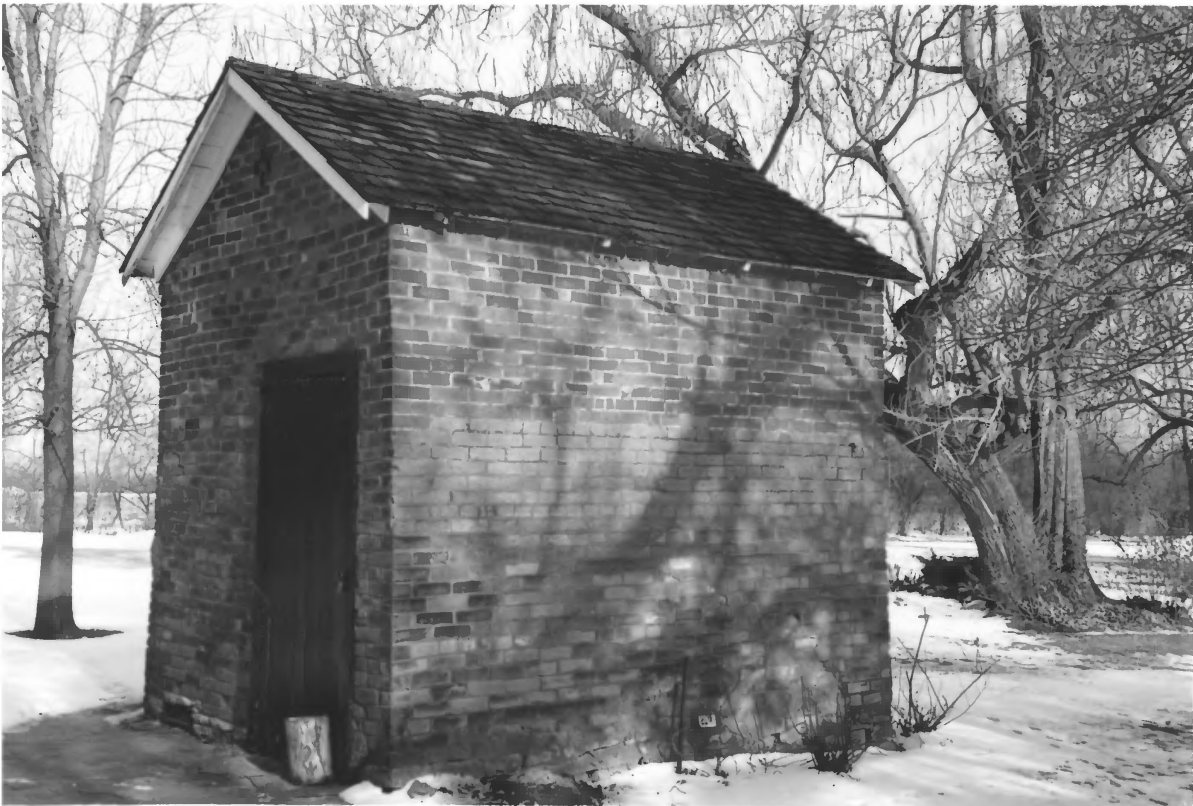

DENNIS MELCHER POTTERY & RESIDENCE
DES MOINES / HENRY COUNTY, IA # 7

DENNIS WELCHER POTTERY & RESIDENCE
DES MOINES / HENRY COUNTY, IA # 8