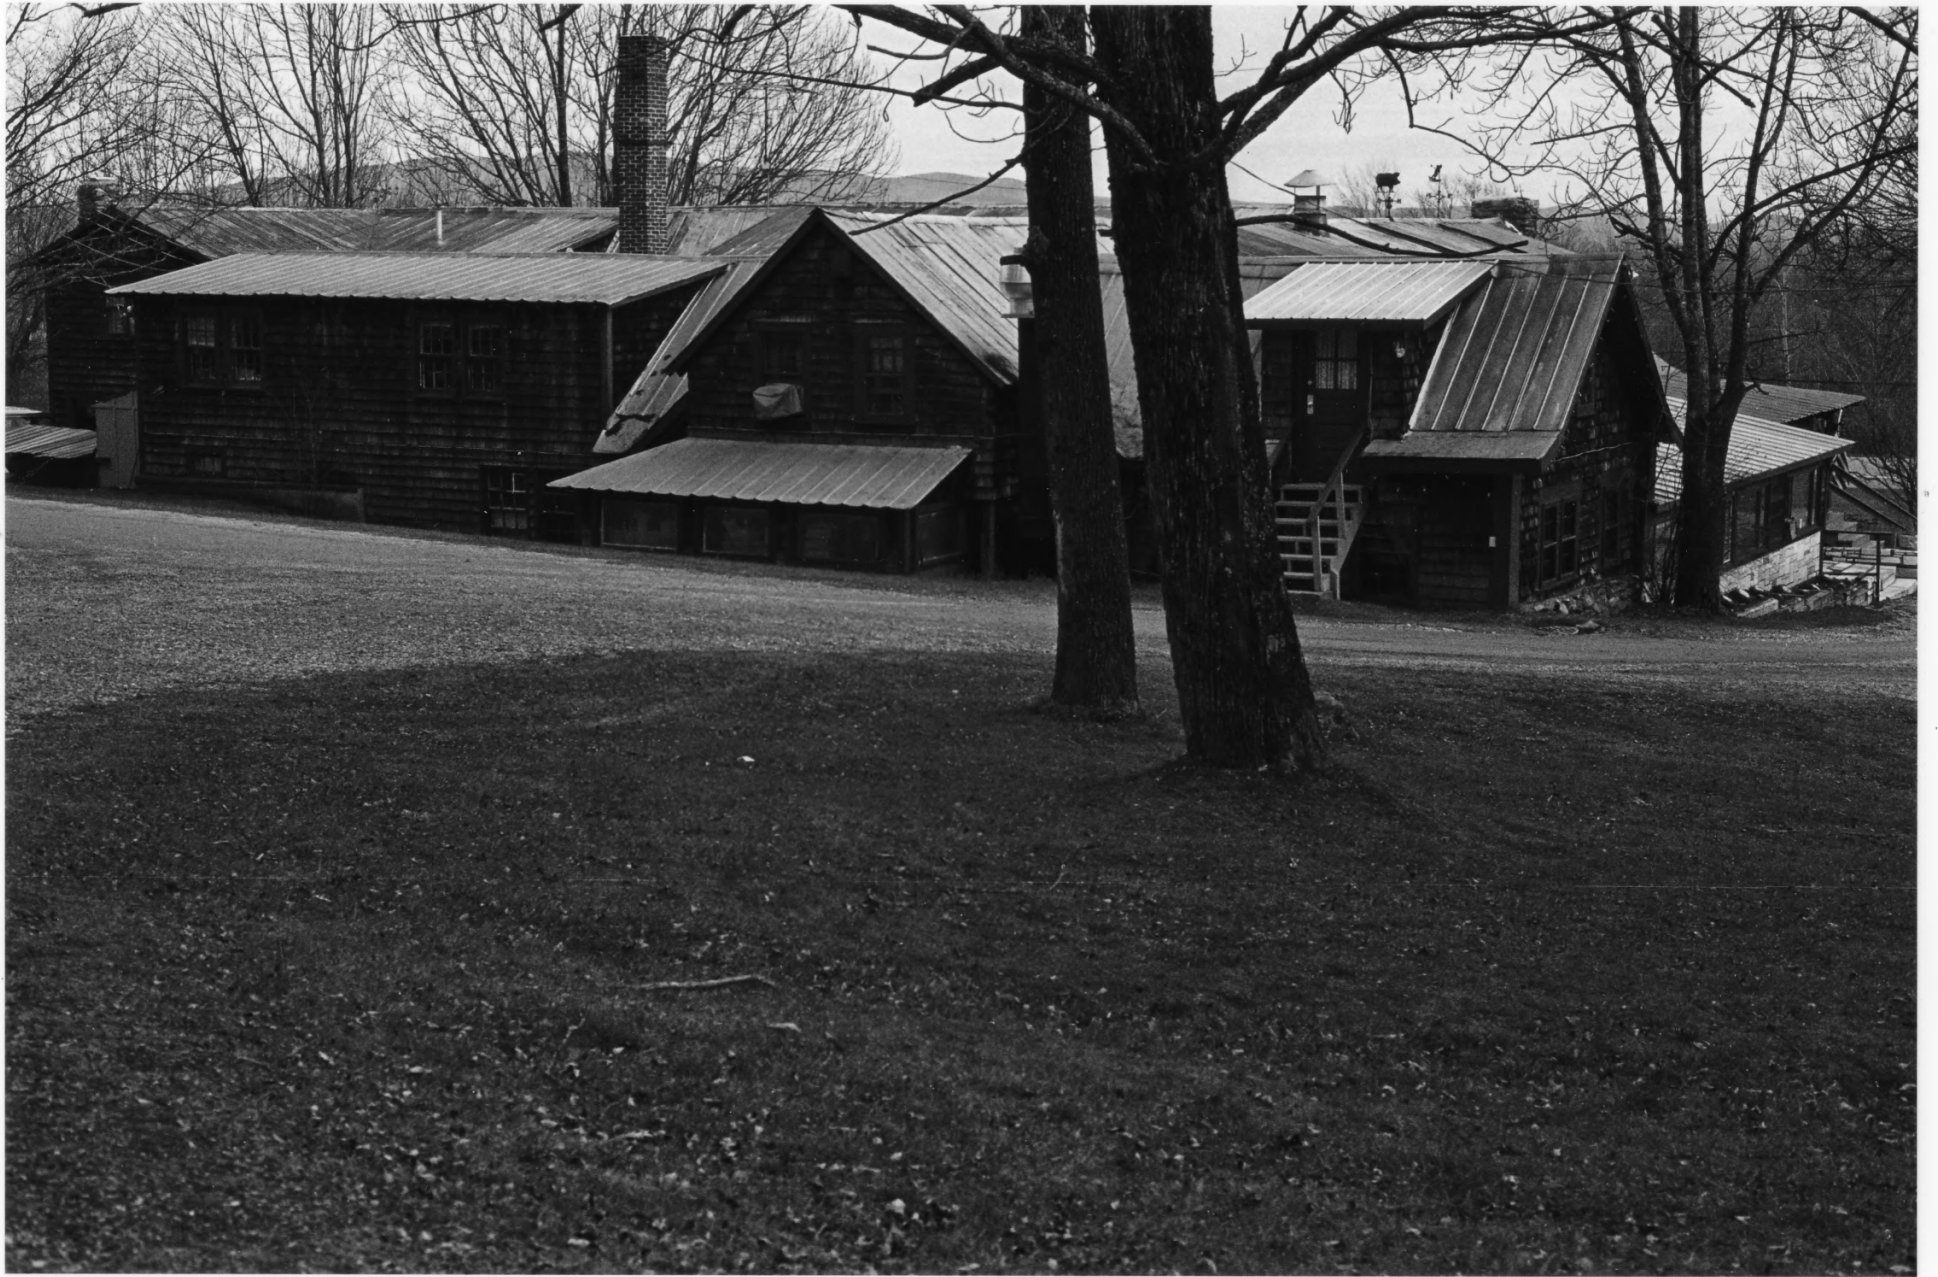

#1. Inn, Johnny Seesaw's Historic District  
Peru, Bennington County, Vermont

Photographed by Paula Chadis

Spring 2006

Negative filed at Vermont Division for Historic Preservation

View looking north: Southeast front elevation and southwest side elevation

Photograph #1

#1. Inn, Johnny Seesaw's Historic District

Peru, Bennington County, Vermont

Photographed by Paula Chadis

Spring 2006

Negative filed at Vermont Division for Historic Preservation

View looking south: Northeast side elevation and northwest rear elevation

Photograph #2

#1. Inn, Johnny Seesaw's Historic District

Peru, Bennington County, Vermont

Photographed by Paula Chadis

Spring 2006

Negative filed at Vermont Division for Historic Preservation

View looking east: Northwest rear elevation and Southwest side elevation