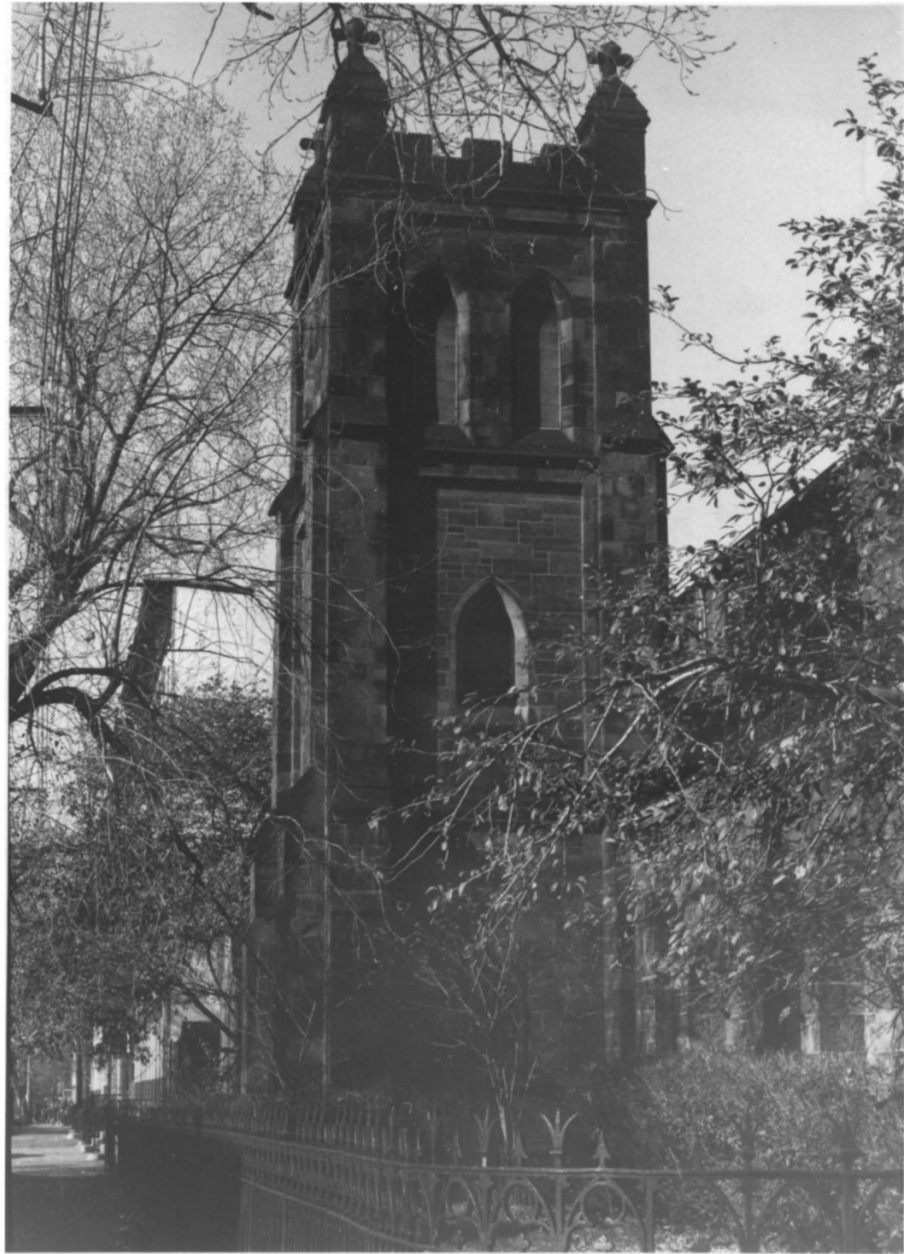

Tower (1912) - 1

Ref 7

Camera direction - West
Hudson County

Grace Church Van Vorst, Jersey City, NJ

JUN 14 1979

AUG 1 1979
P O E

Photo by Charles Wyatt

11/78