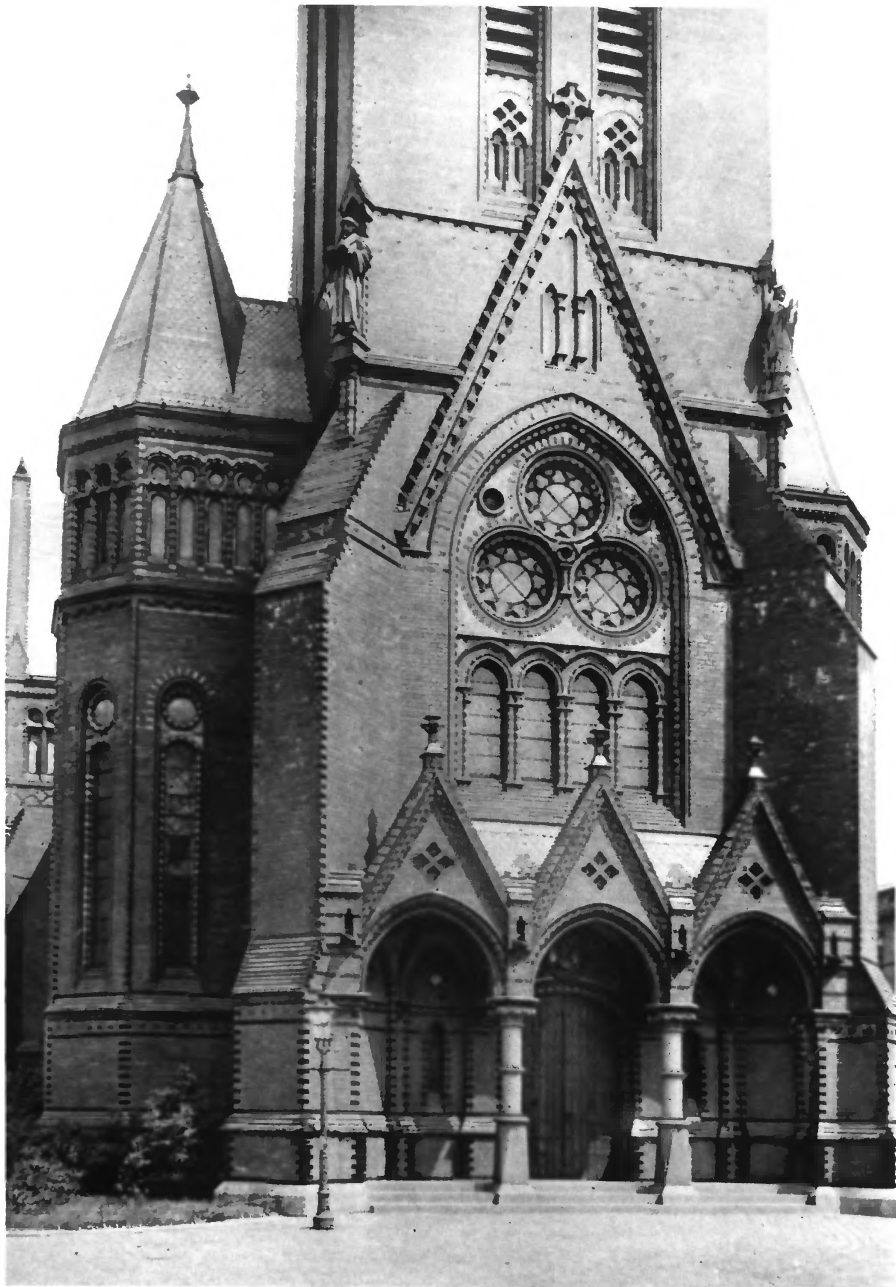

Name: Christ Evangelical Lutheran Church
2232 West Greenfield Avenue
Milwaukee, Milwaukee Co., WI

Photographer: Paul Jakuborich/Carlen Hatala

Date: May, 1987

Negative: Dept. of City Development
809 North Broadway
Milwaukee, WI 53202

View: Detail of passage door between organ
loft and staircase hall

Photo: 11 of 14

Name: Christ Evangelical Lutheran Church
2232 West Greenfield Avenue
Milwaukee, Milwaukee Co., WI

Photographer: Paul Jakuborich/Carlen Hatala