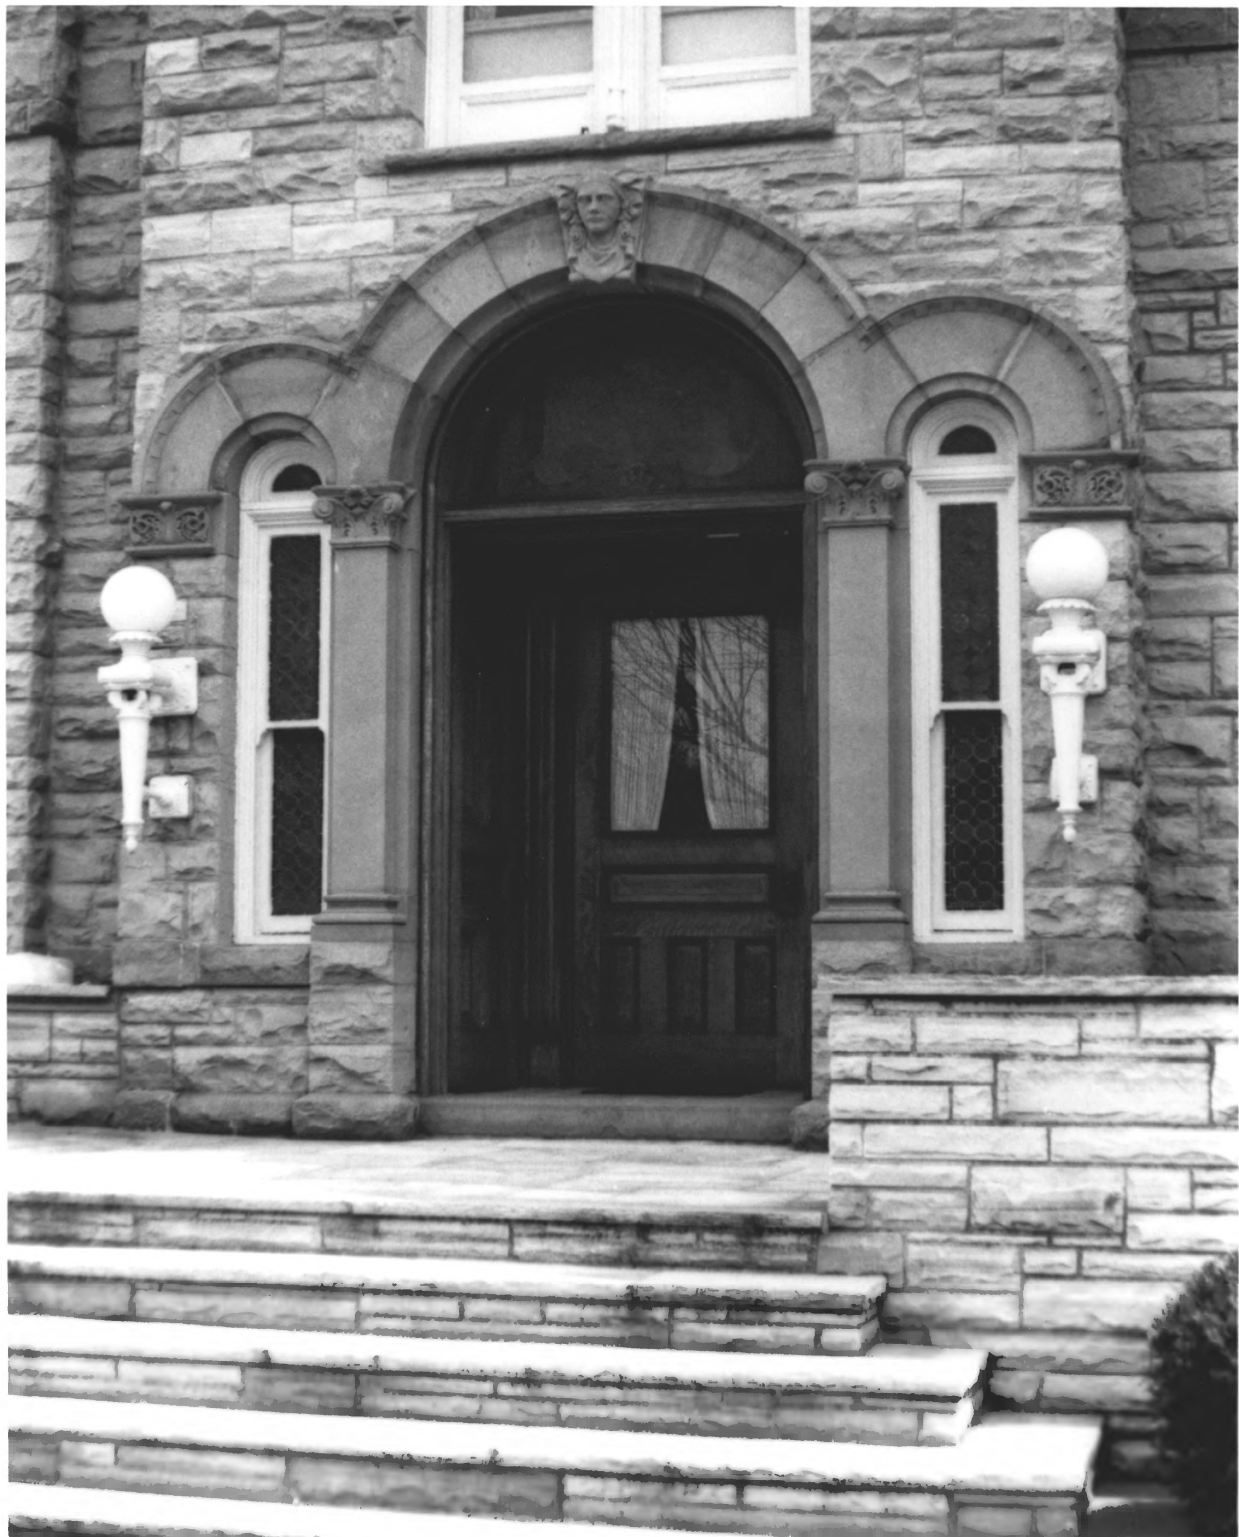

NPS Number

4/24/73

Title:

Camp House

Loc.

KNOX, TENN.

FRONT ELEVATION

①

NPS Number 4/24/73

Title: CAMP HOUSE

Loc. Knock, Tenn.

REAR ELEVATION

Number 4/24/73

Title: CAMP HOUSE

Loc. KNOX, TENN.

CLOSEUP OF FRONT ELEVATION