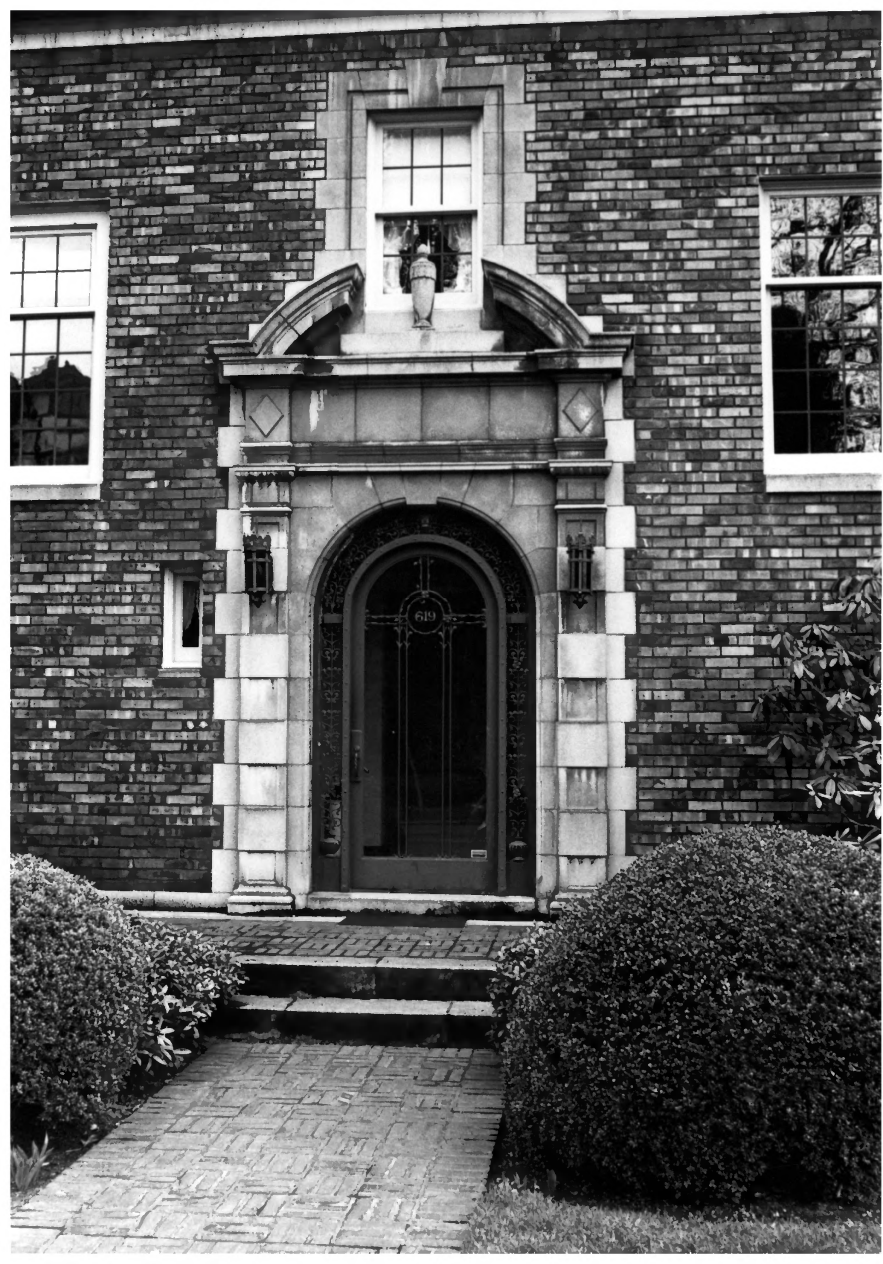

Stuart/Balcom Residence & Gardens

Seattle, Washington

Don Miles Associates

March, 1982

316 2nd Avenue South, Seattle

1 of 9 Main Facade (looking southeast)

Stuart/Balcom Residence & Gardens

Seattle, Washington

Don Miles Associates

March, 1982

316 2nd Avenue South, Seattle

2 of 9 Main Facade (looking southwest)

Stuart/Balcom Residence & Gardens
Seattle, Washington
Don Miles Associates
March, 1982
316 2nd Avenue South, Seattle

3 of 9 Entrance Doorway

Stuart/Balcom Residence & Gardens
Seattle, Washington

Don Miles Associates

March, 1982

316 2nd Avenue South, Seattle

4 of 9 Entrance Doorway, detail.

Stuart/Balcom Residence & Gardens