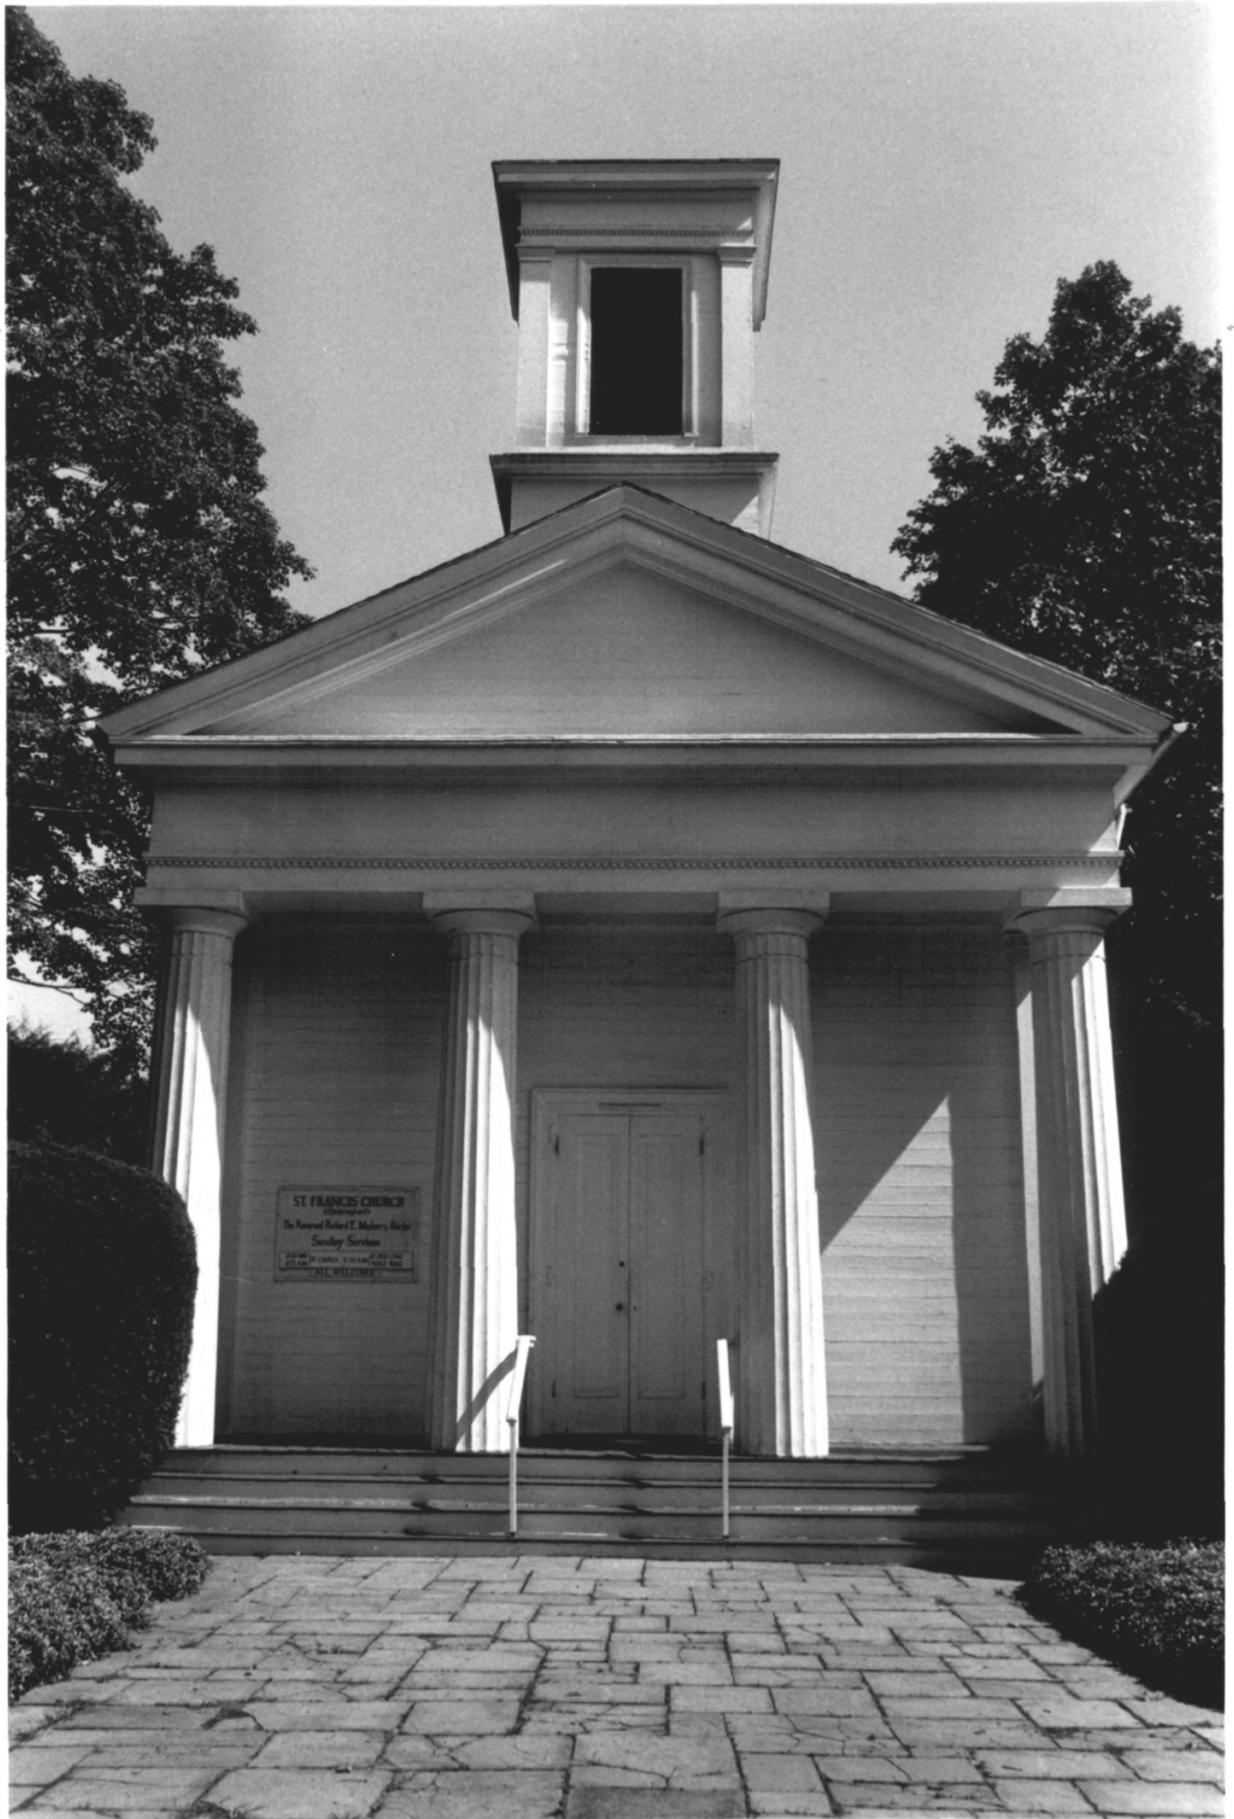

ST. FRANCIS CHURCH
The Reverend Robert E. Mahony, Pastor
Sunday Services
8:00 AM, 10:00 AM, 5:00 PM, 7:00 PM
ALL WELCOME