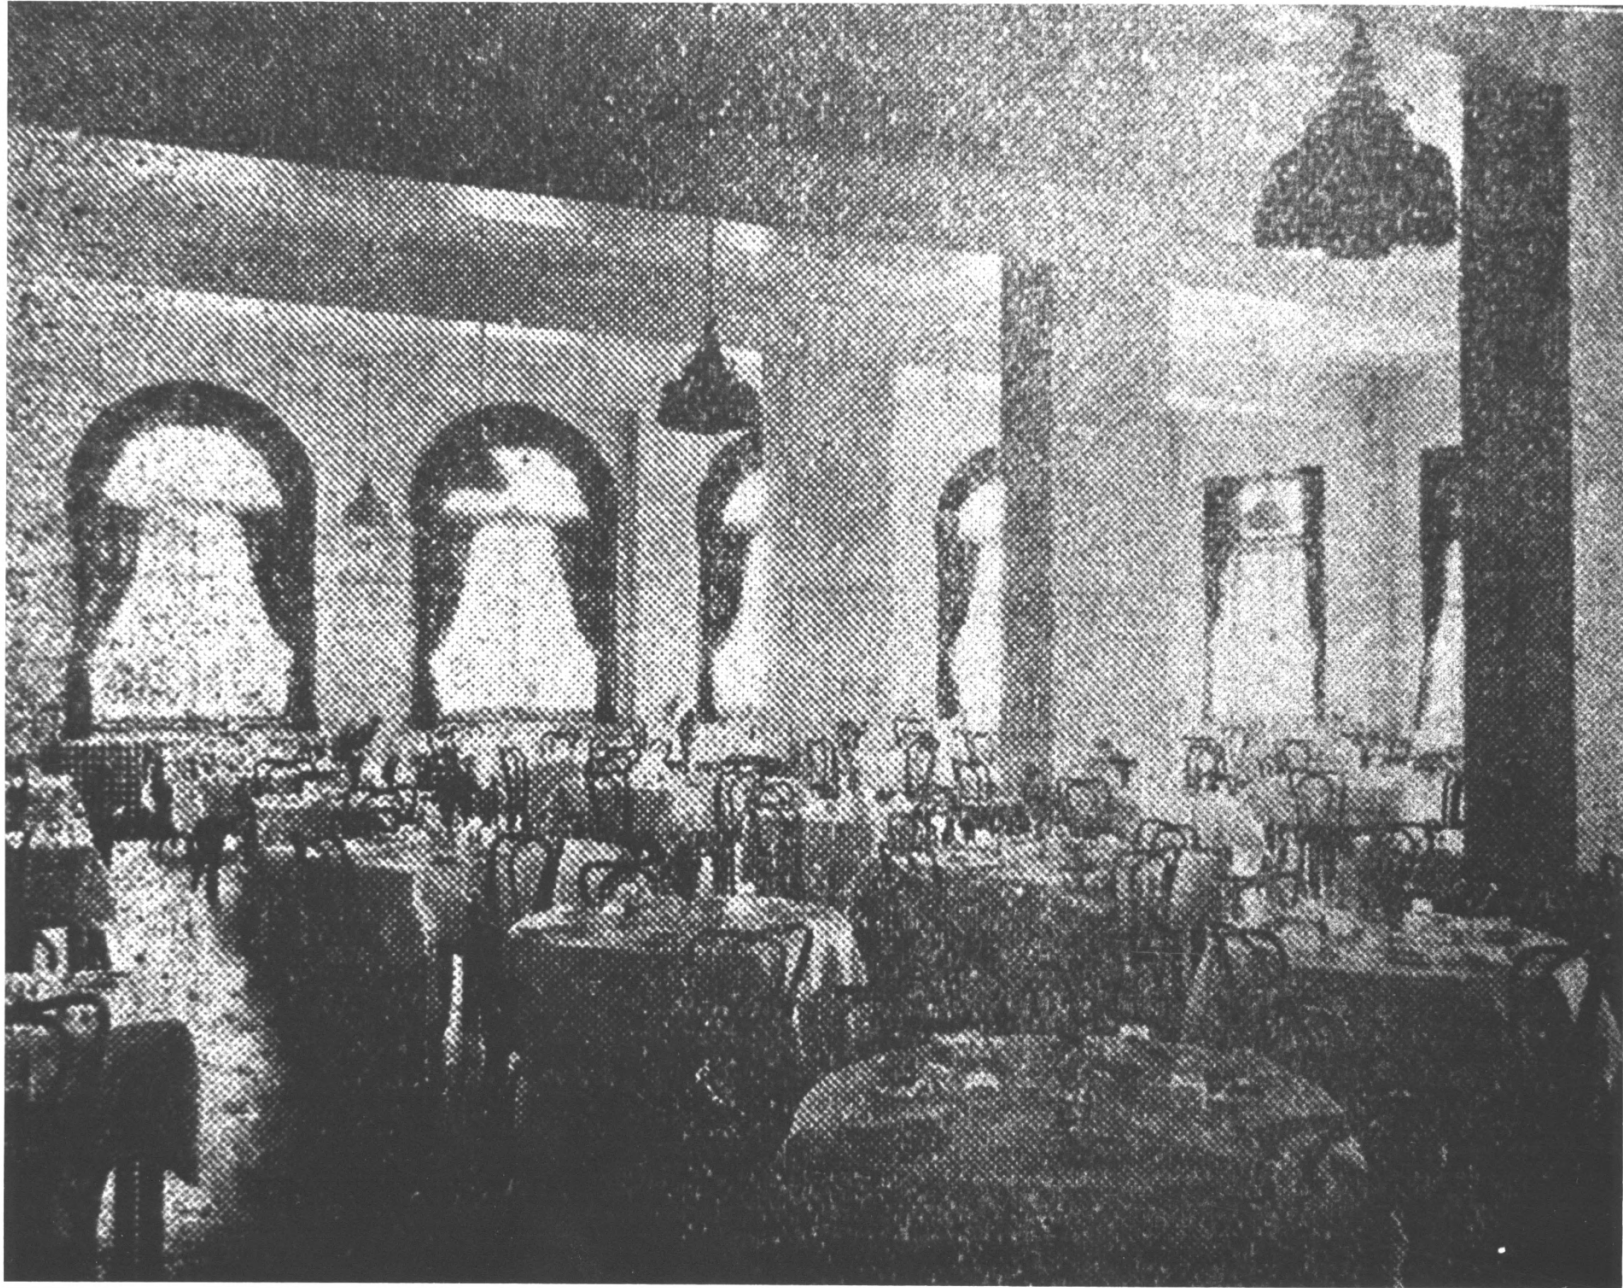

1 Lake Avenue, Lake Worth, Florida (Palm Beach Cty.)

Duncan Photography, Ft. Lauderdale

1982

Florida Division of Archives, History & Records Mgmt.

Dining room, facing north

Photo No. 15 of 16

Gulf Stream Hotel