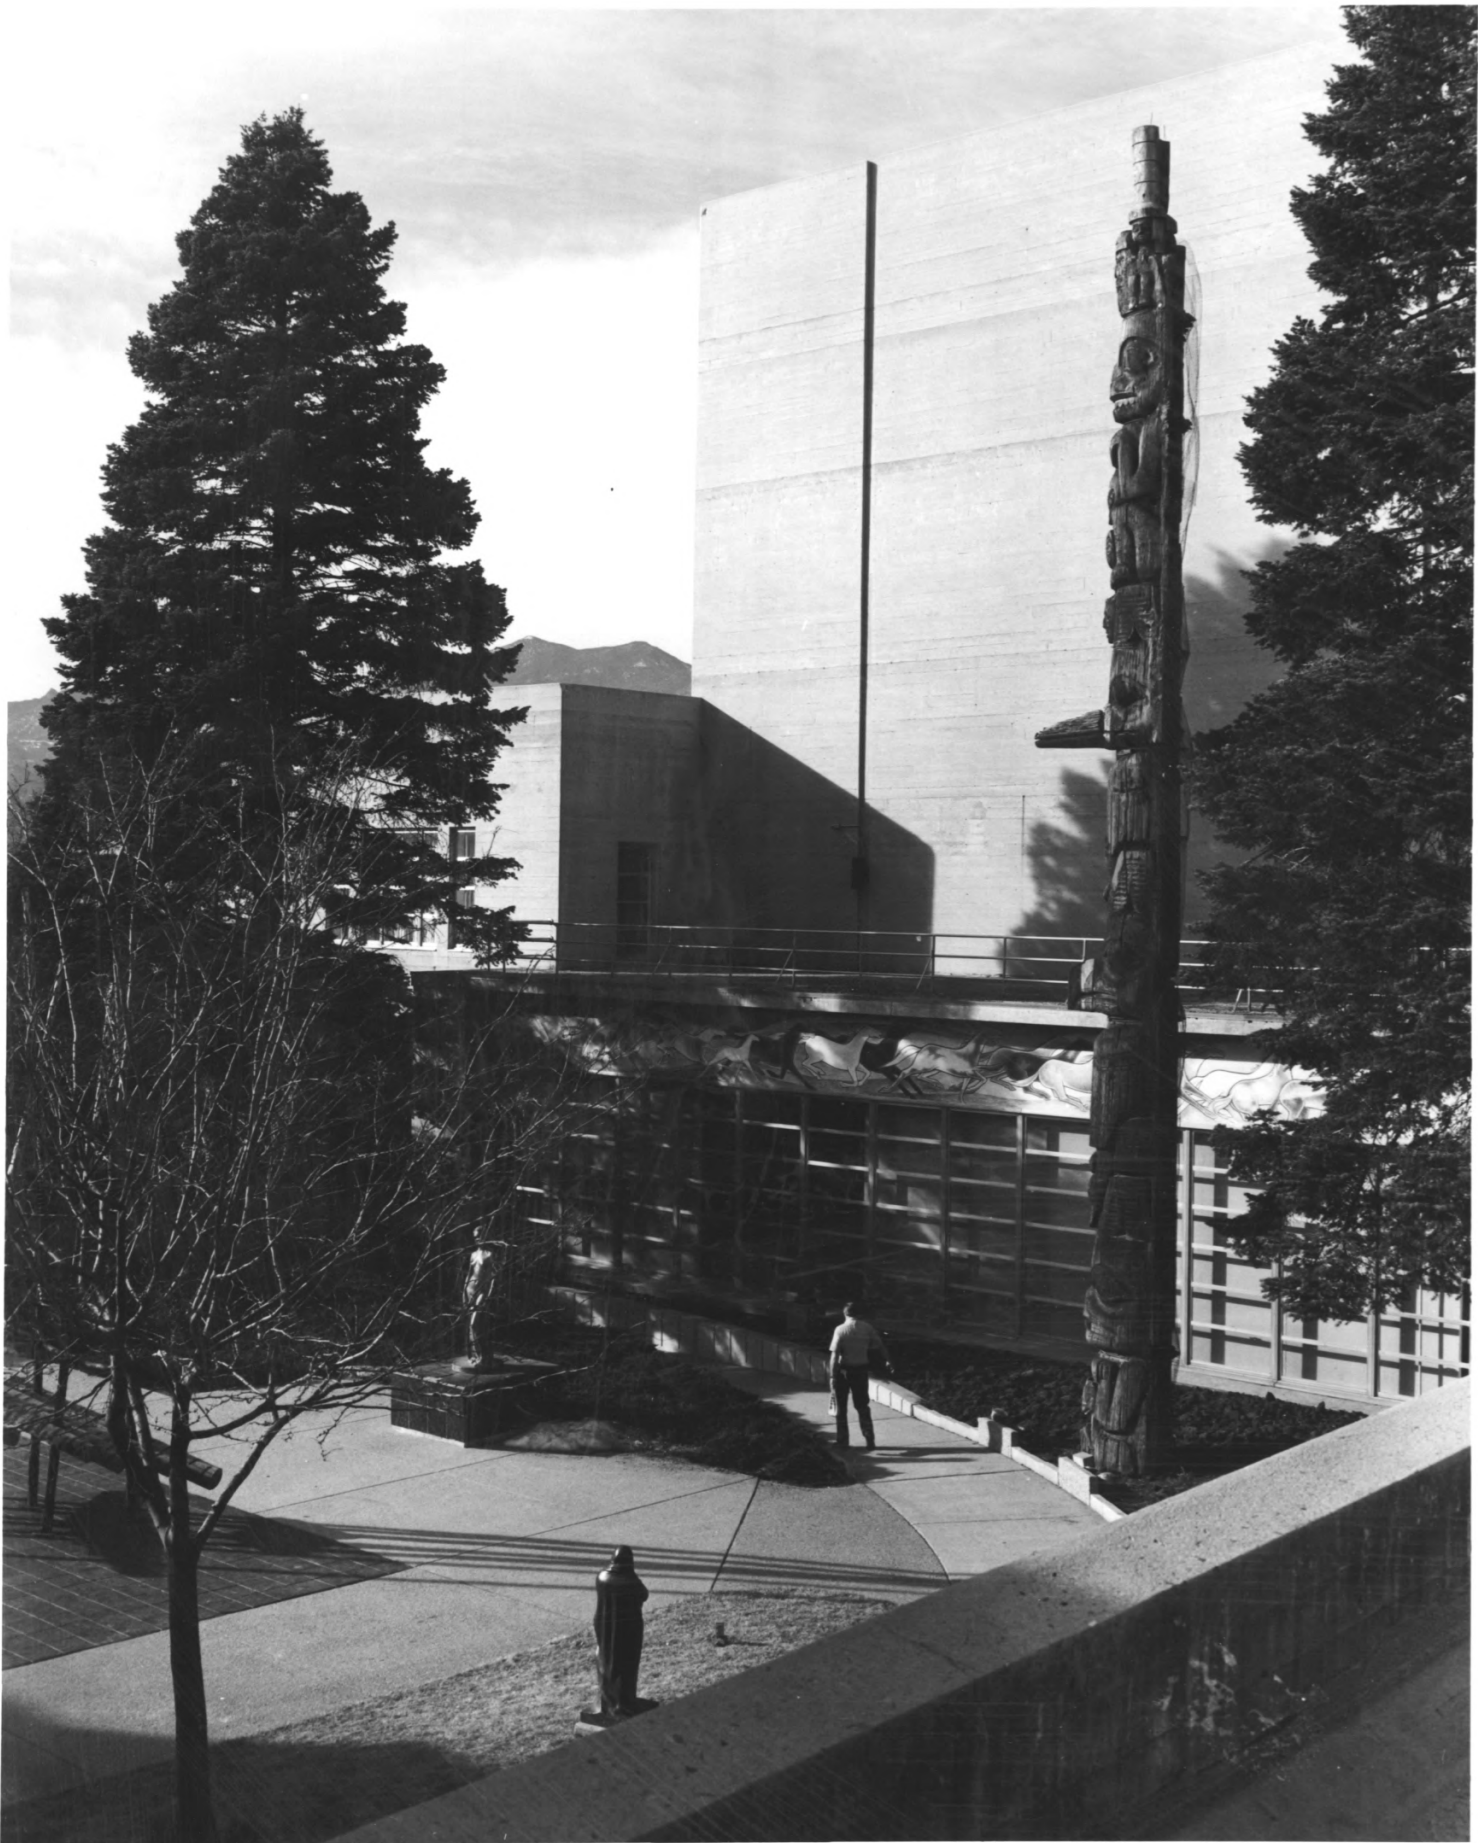

Photographer: W.L. Bowers  
Locale of Negative: Colorado  
Spirings Fine Arts Center  
30 W. Dale St.  
Colorado Springs, CO 80903  
Date of Photo: January, 1986

Photo 4 of 11  
North elevation, with flytower