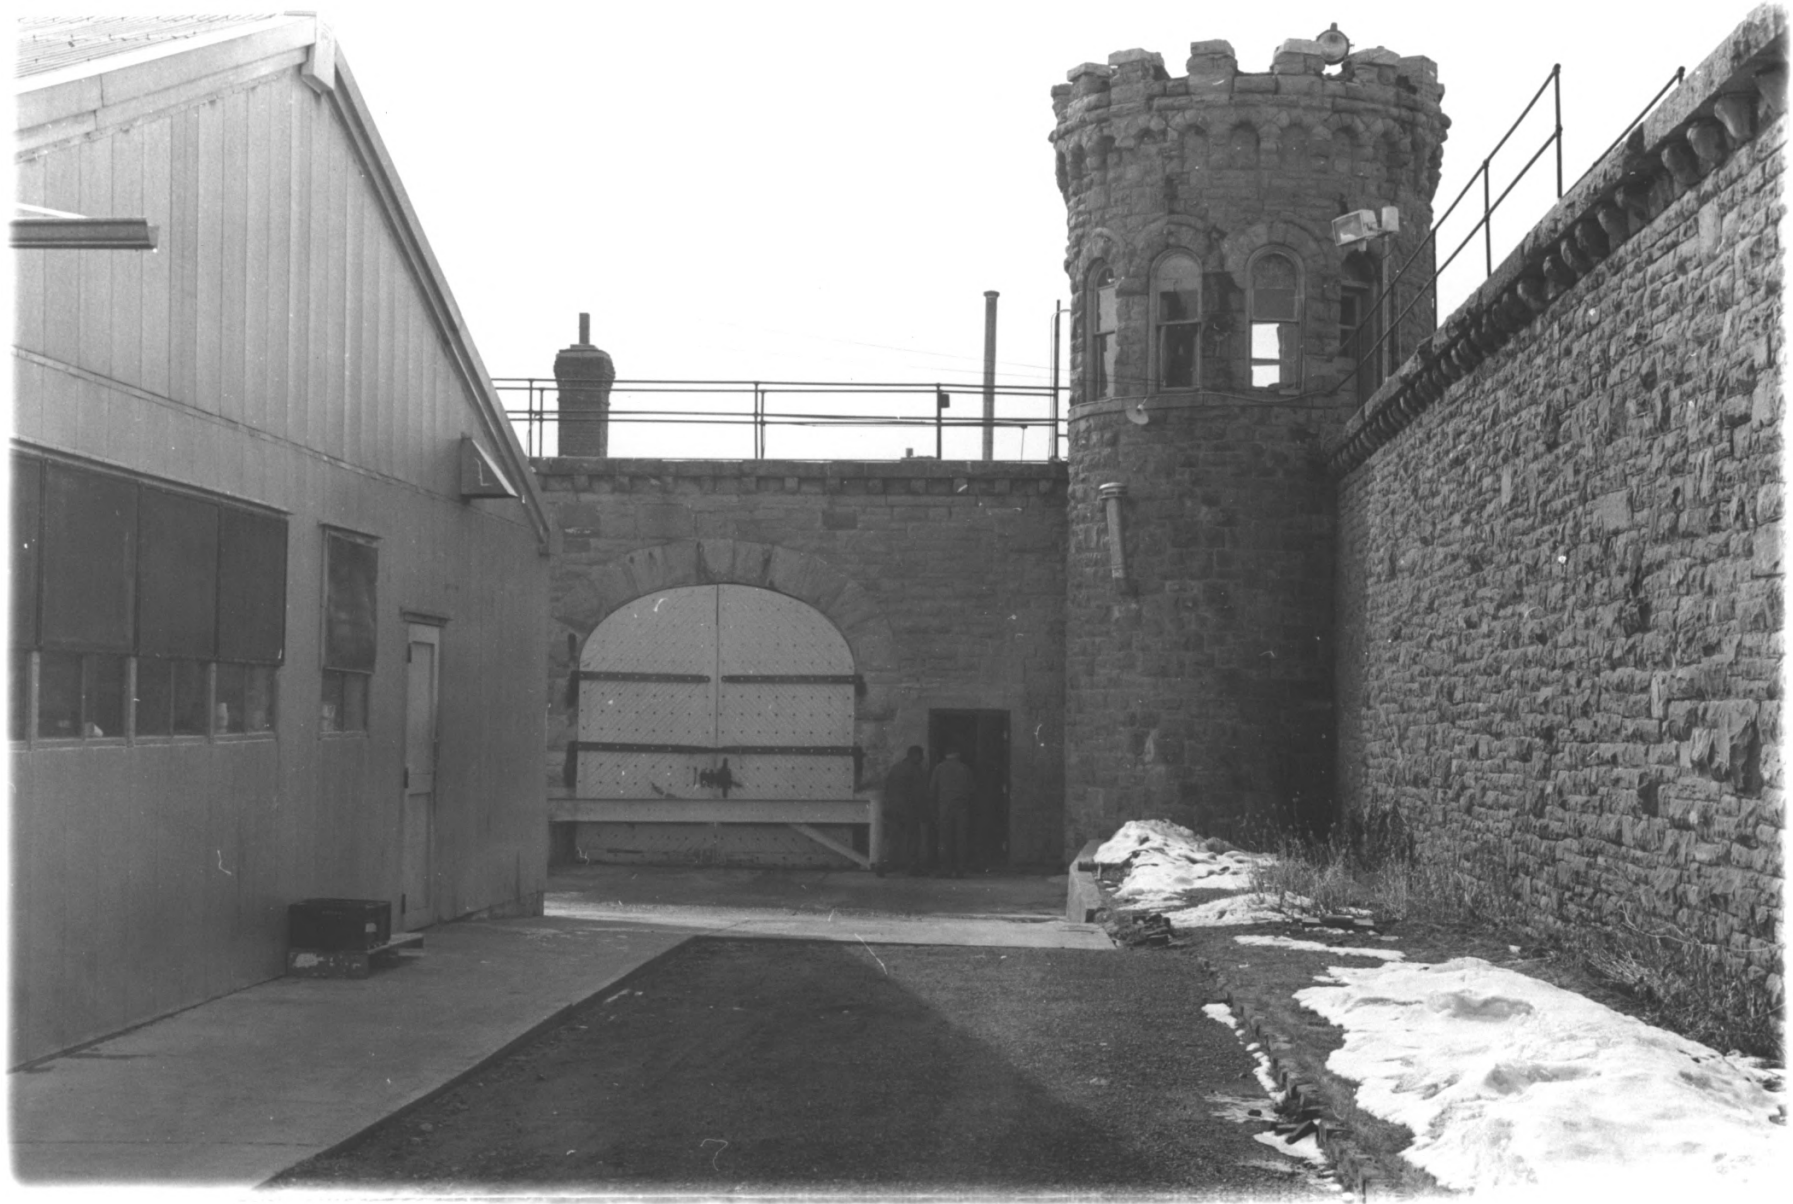

APR 28 1976

Photo No. (3)

Sub 3 1976

Powell County

Montana Territorial and State Prison
Deer Lodge, Montana

Photo: Dave Conklin; March 14, 1975

Negative: Mont. Dept. Fish & Game
Helena, 59601

View: Inside east face of Cell Block Number
One

Photo No. (4)

APR 28 1976

SEP 3 1976

Montana Territorial and State Prison
Deer Lodge, Montana

Photo: Dave Conklin; March 14, 1975

Negative: Mont. Dept. Fish and Game
Helena, 59601

View: Looking at south gate from inside
Prison Walls.