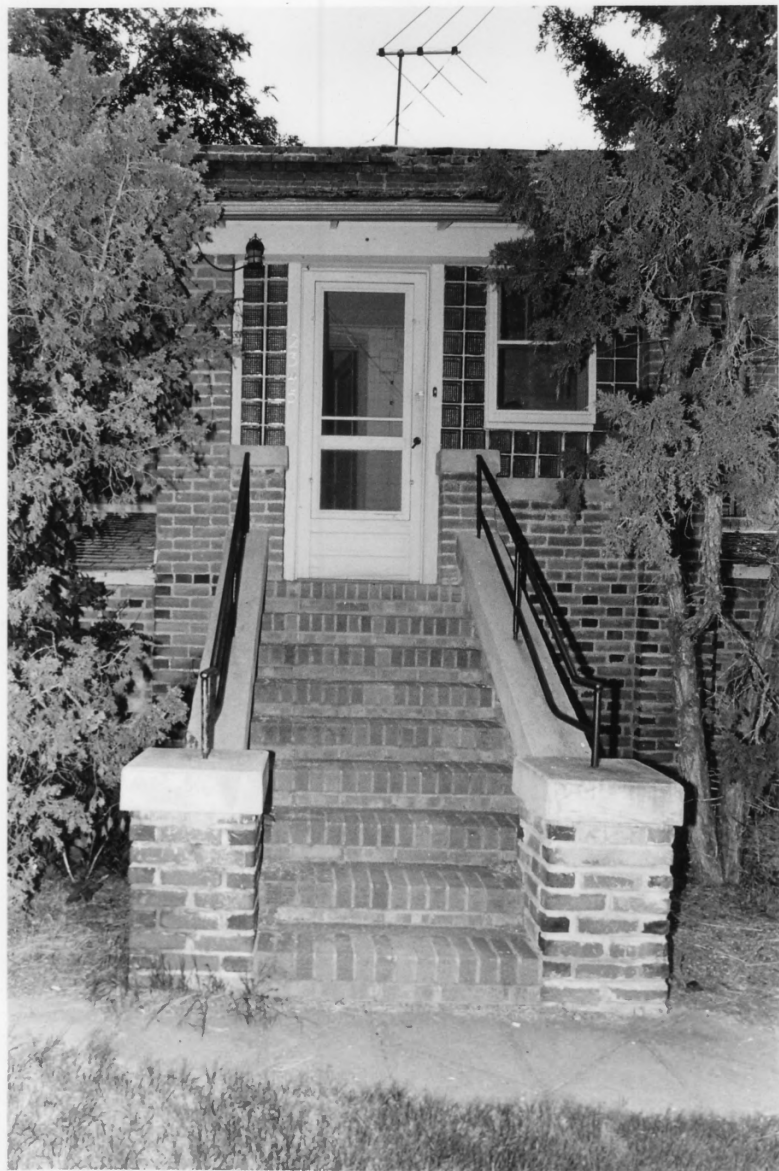

Photo #7 of 12

Severin Sorensen House (SF01-104)
Gering, Scotts Bluff County, Nebraska

Photo by D. Murphy, Nebraska State
Historical Society
July, 1982 (NSHS 8207/45: 35)

View looking west showing detail of outdoor
fireplace and brick patio.