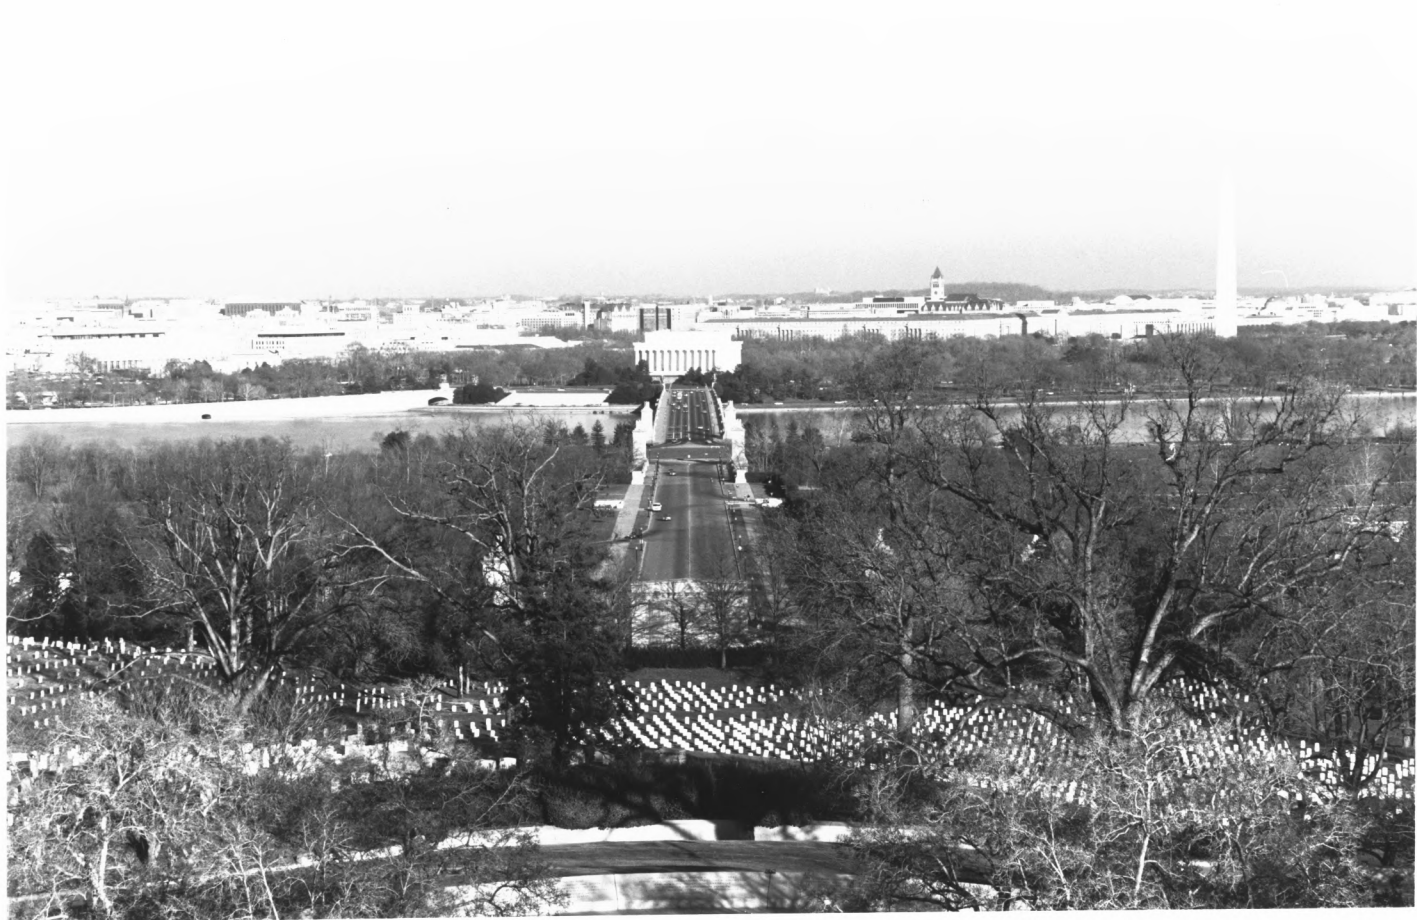

Arlington Memorial Bridge and related
features from Washington Mon. NPS ±2/79

Wash, DC 107/13 FEB 25 1980

Arlington Memorial Bridge (from south)

NPS 12/79

Wash DC

FEB 25 1980

2 of 13

Arlington Memorial Bridge and related
features from Arlington House NPS 12/79