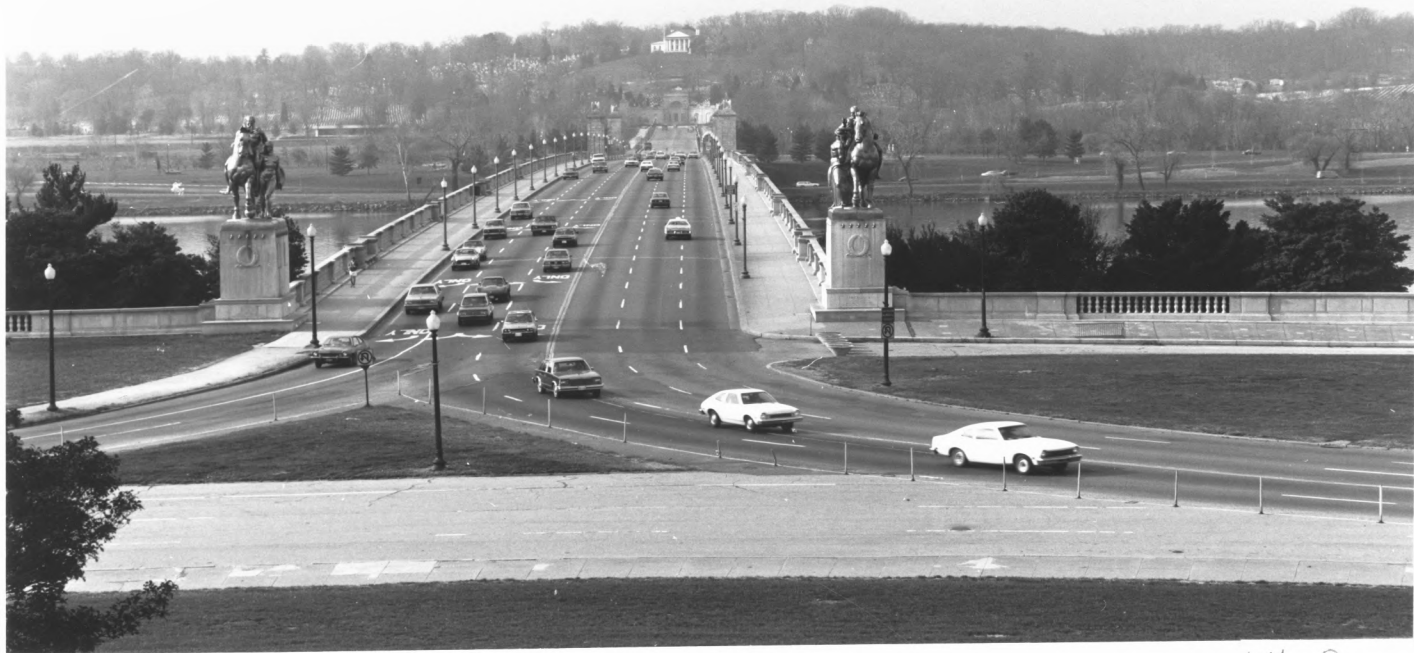

FEB 25 1980

Wash, DC

12 of 13

APR 2 1980

WA-2

Arlington Memorial Bridge and related
features from Lincoln Mem. NPS 12/79

13 of 13

FEB 25 1980