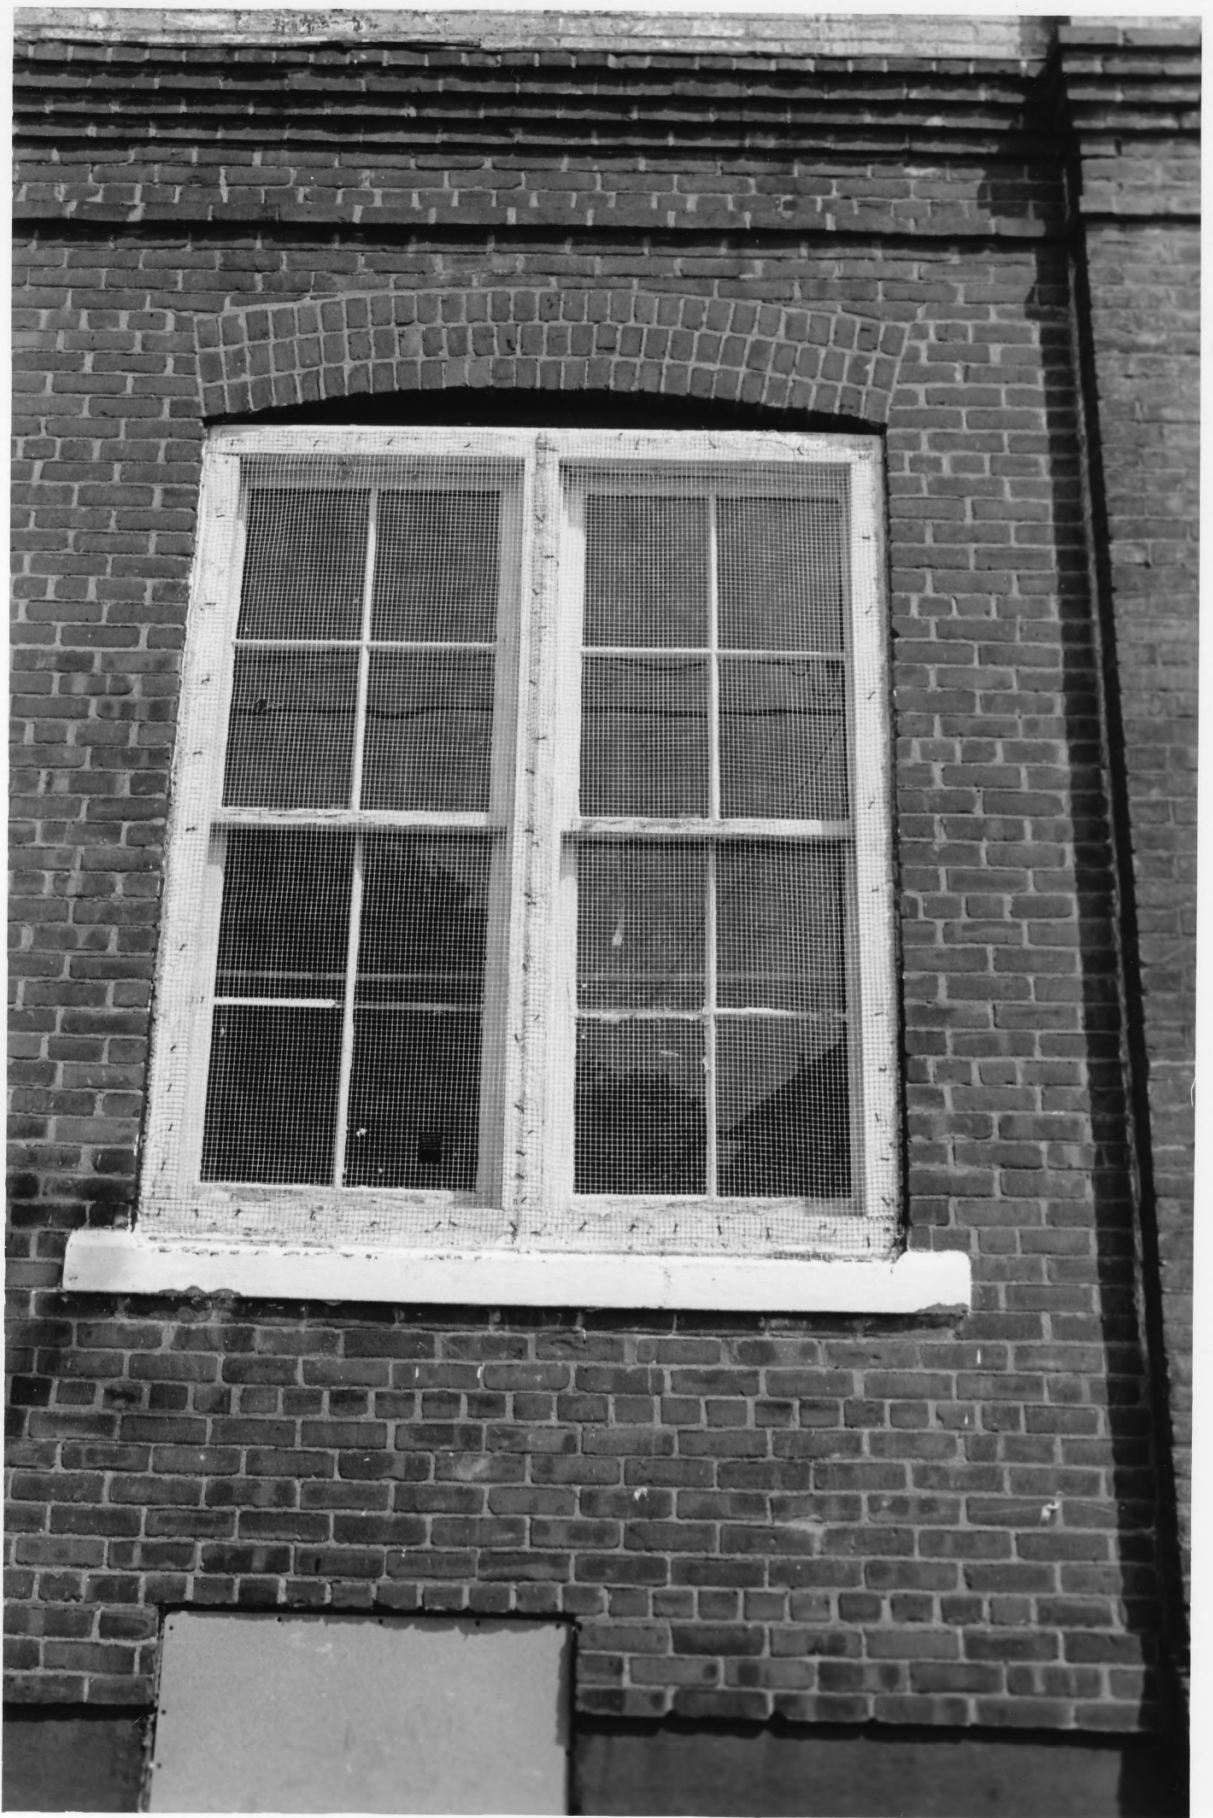

78 Rose St Clarendon Co, Vermont

Credit: Liz Pitchett

August 1995

Neg. on file at Vermont Div. for History & Preservation

View of main entrance

Photo 8

Moquin's Bakery

78 Rose St Chittenden Co, Vermont