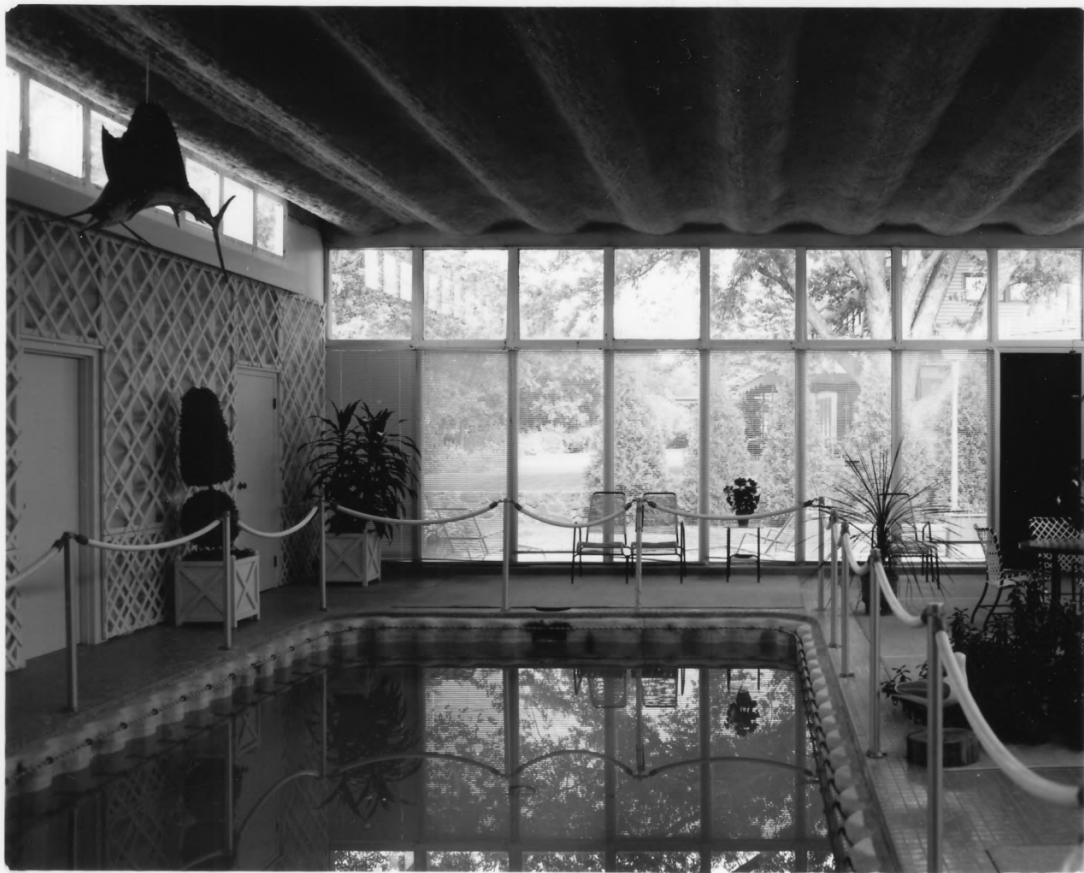

WALT & RUBY BEHLEN HOUSE

PLATTE COUNTY, NEBRASKA

PHOTO BY DON CUNNINGHAM

15 JULY 2002

ORIGINAL NEGATIVE AT NSHS - RP

INTERIOR VIEW SW

13 OF 16

WALTER & RUBY BEHLEN HOUSE