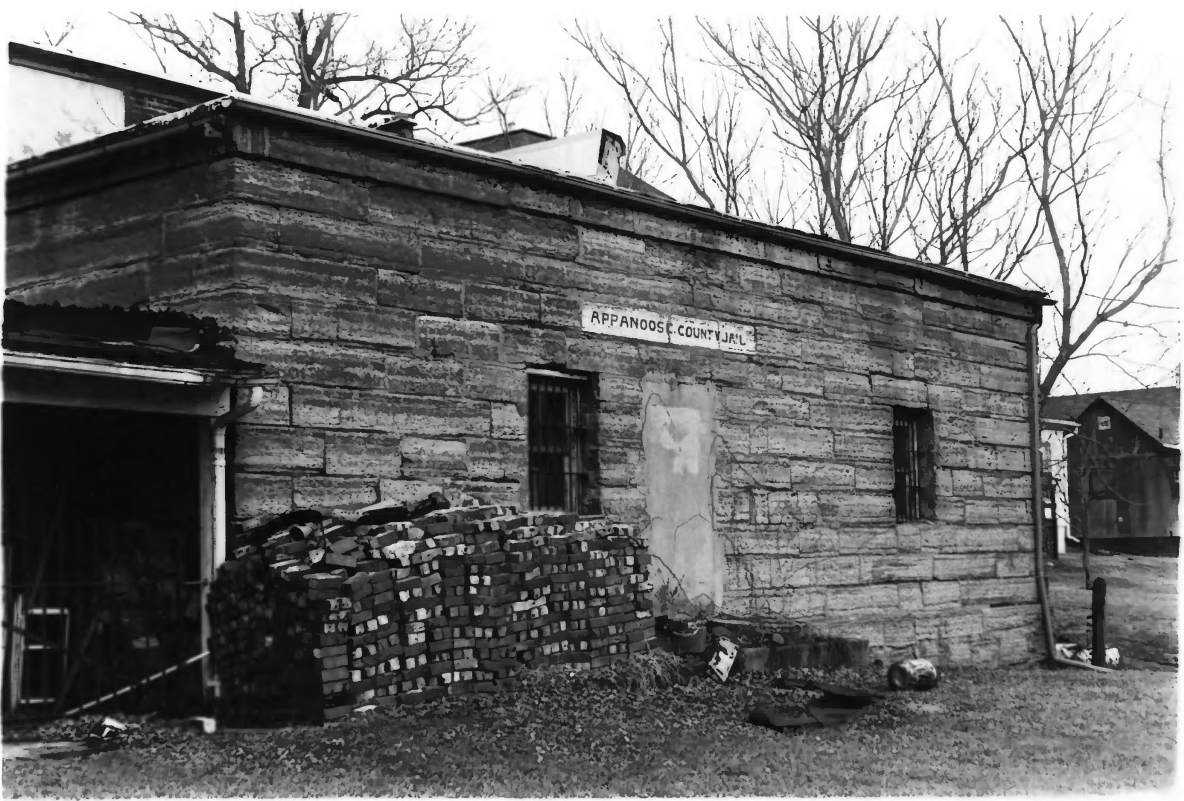

Appanoose County, IA

Photo #5

APPANOOSE COUNTY JAIL

Appanoose County Sheriff's Residence & Jail
527 N. main, Centerville

Appanoose County, IA

Photo # 6

THE PAULY
SLIDING DOOR LOCKING DEVICE
PATENTED OCT. 19TH 1897.
No. 591859
PAULY JAIL BUILDING CO
ST. LOUIS, MO.