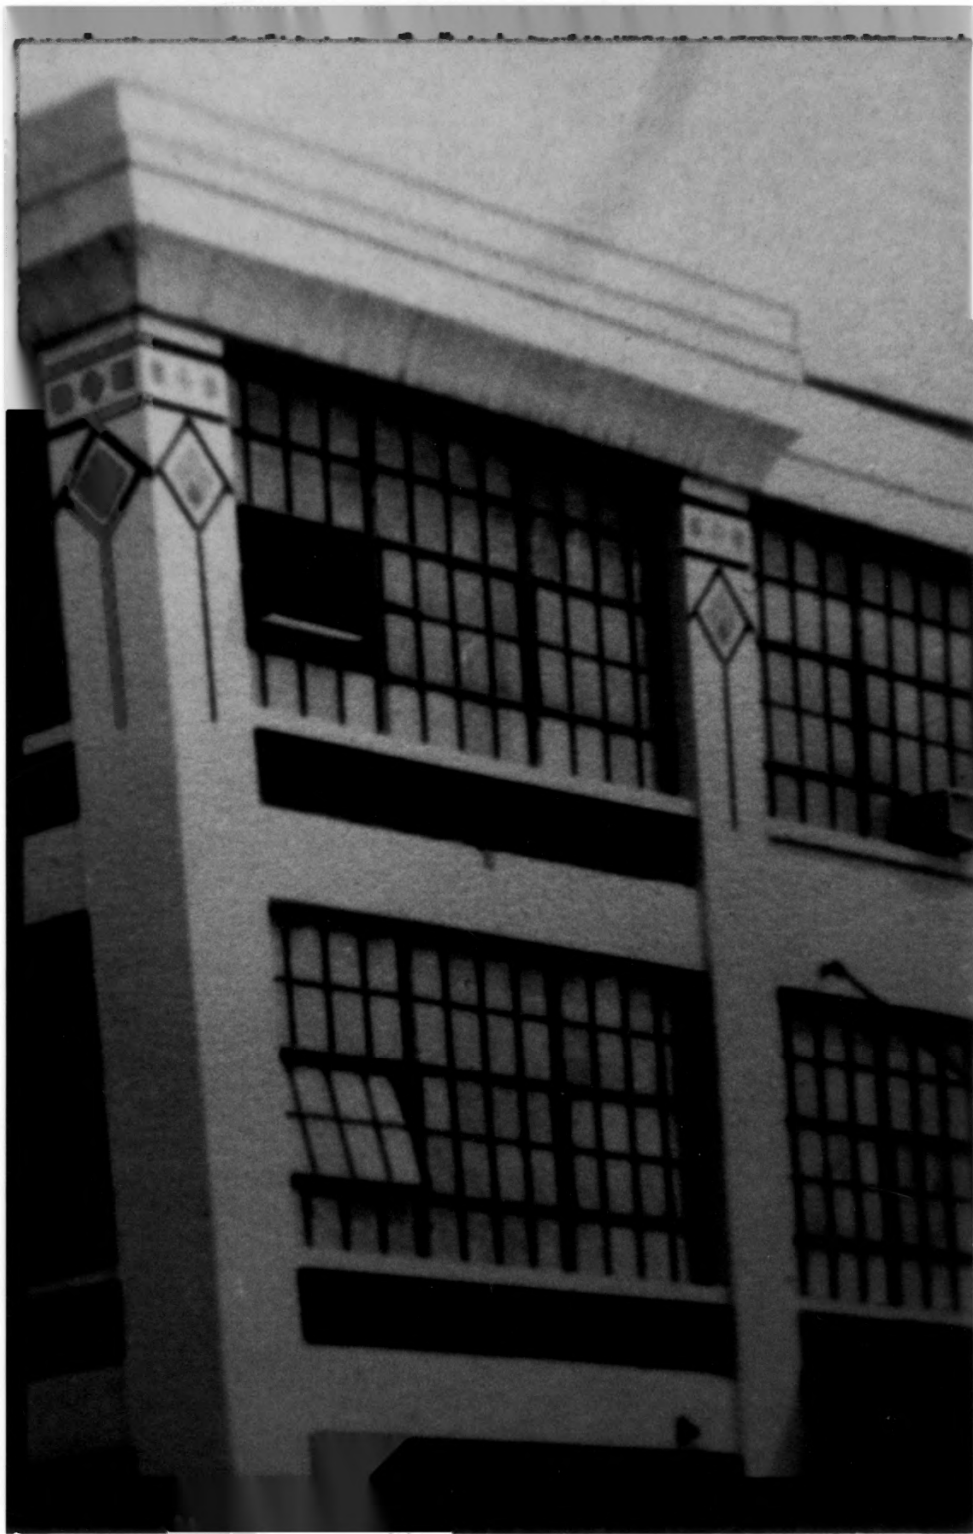

# /

Name: Allied Kid or New Castle Leather Raw Stock Warehouse  
or Kaumagraph Building

Location: 14th and Poplar Streets, Wilmington, DE.

Photographer: Stuart Moore

Date: late 1979

Location of Negative: Project R.O.W., Cityside, Inc., Wilmington

Description: Aerial view showing location of building on  
river (near center of photograph)

Photograph Number: 1

#2

Name: Allied Kid or New Castle Leather Raw Stock Warehouse  
or Kaumagraph Building

Location: 14th and Poplar Streets, Wilmington, DE.

# 3

Name: Allied Kid or New Castle Leather Raw Stock Warehouse  
or Kaumagraph Building

Location: 14th and Poplar Streets, Wilmington , Delaware

Photographer: unknown

Date: 1958

Location of Negative: unknown, original photo owned by  
Kaumagraph Corp.