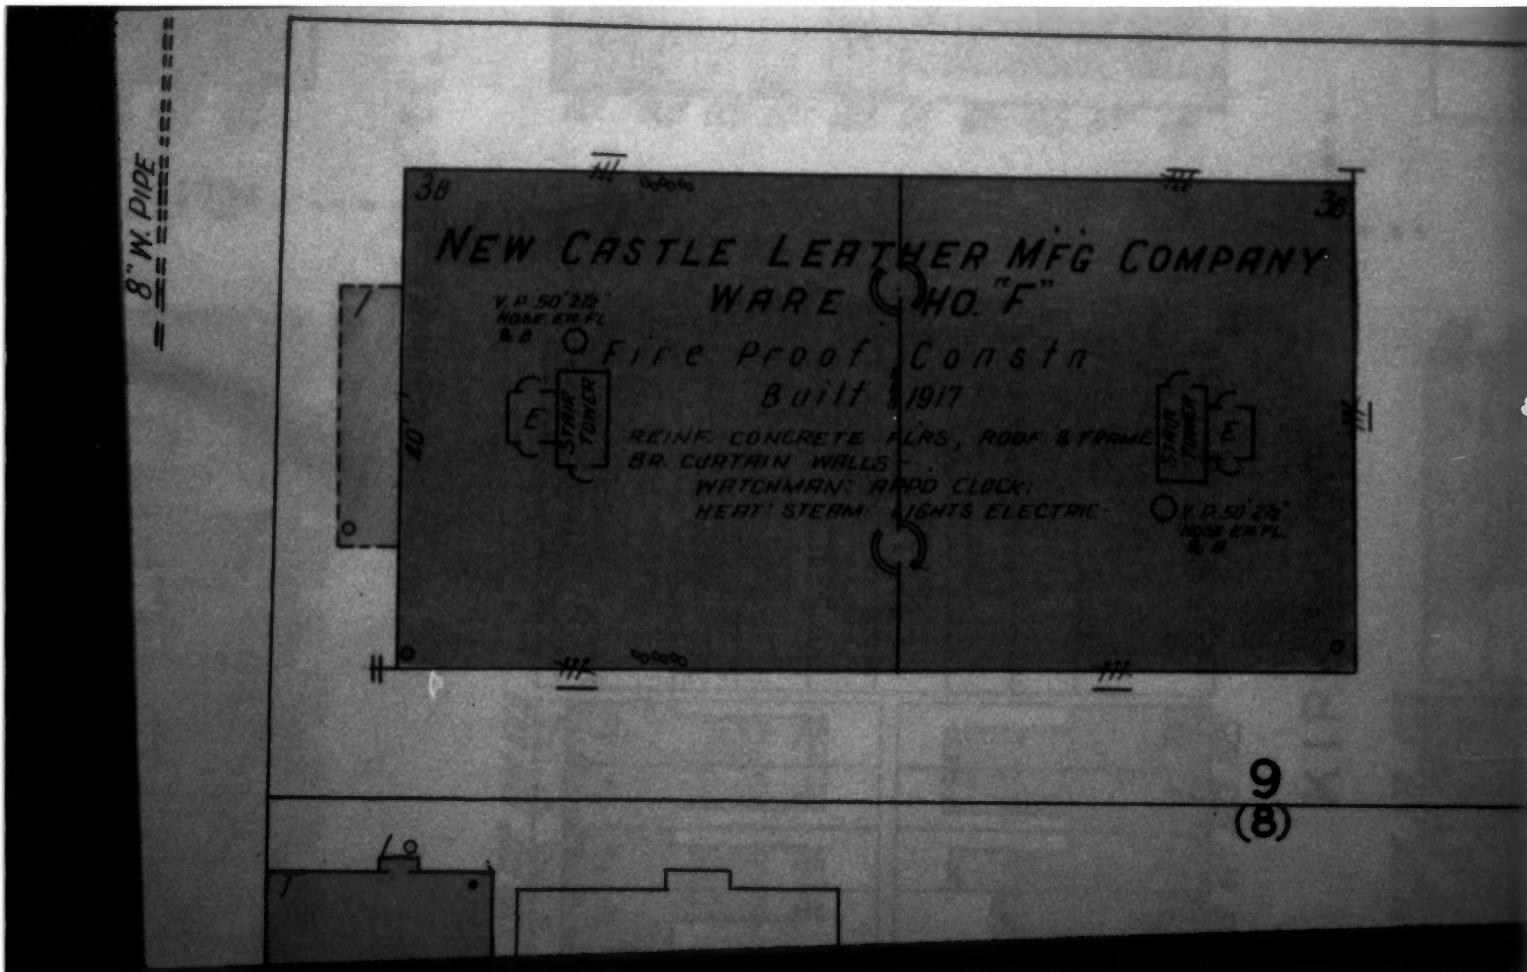

Description: Interior behind loading dock looking toward  
first floor employees lunch room

Photograph Number: 12

#13

Name: Allied Kid or New Castle Leather Raw Stock Warehouse  
or Kaumagraph Building

Location: 14th & Poplar Streets, Wilmington, Delaware

Photographer: J. Ames Thompson

Date: December, 1982

Location of Negative: Kaumagraph Corp.

Description: Interior

Photograph Number: #13

#14

Name: Allied Kid or New Castle Leather Raw Stock Warehouse  
or Kaumagraph Building

Location: 14th & Poplar Streets, Wilmington, Delaware

Photographer: J. Ames Thompson

Date: December, 1982

Location of Negative: Kaumagraph, Corp.

Description: Interior showing piers

Photograph Number: #14

Section of 1927 Sanborn Atlas  
showing building at that time.  
Taken from copy owned by Histor-  
ical Society of Delaware