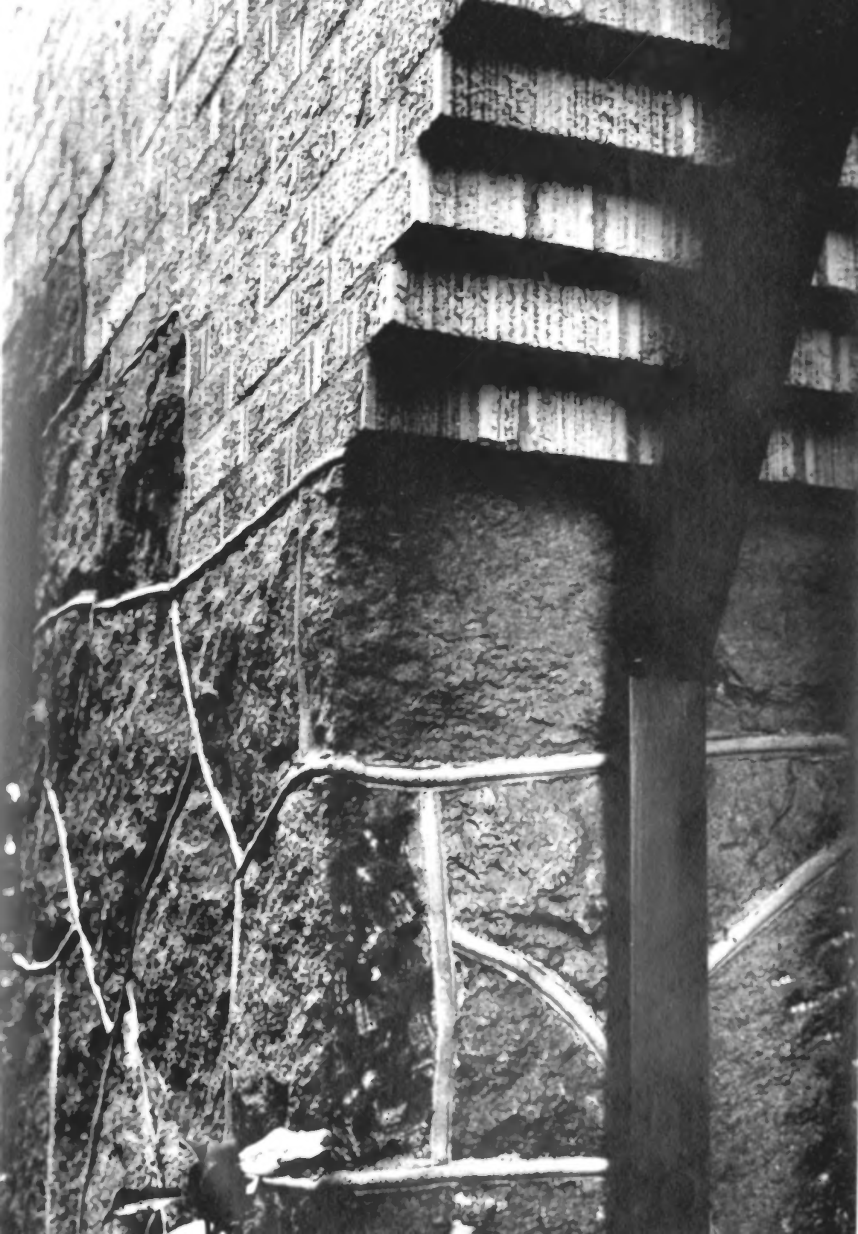

6347 SE Yamhill

Portland, Multnomah, Oregon 97215

Photographer: Patrick Smith. NOV 19.98

Detail: Window EASTERN ELEVATION

8 of 14

Location of negative:

6347 SE Yamhill  
Portland, Oregon  
97215

W.B. Holden RESIDENCE  
6347 S.E. Yamhill  
Portland, Multnomah, Oregon 97215