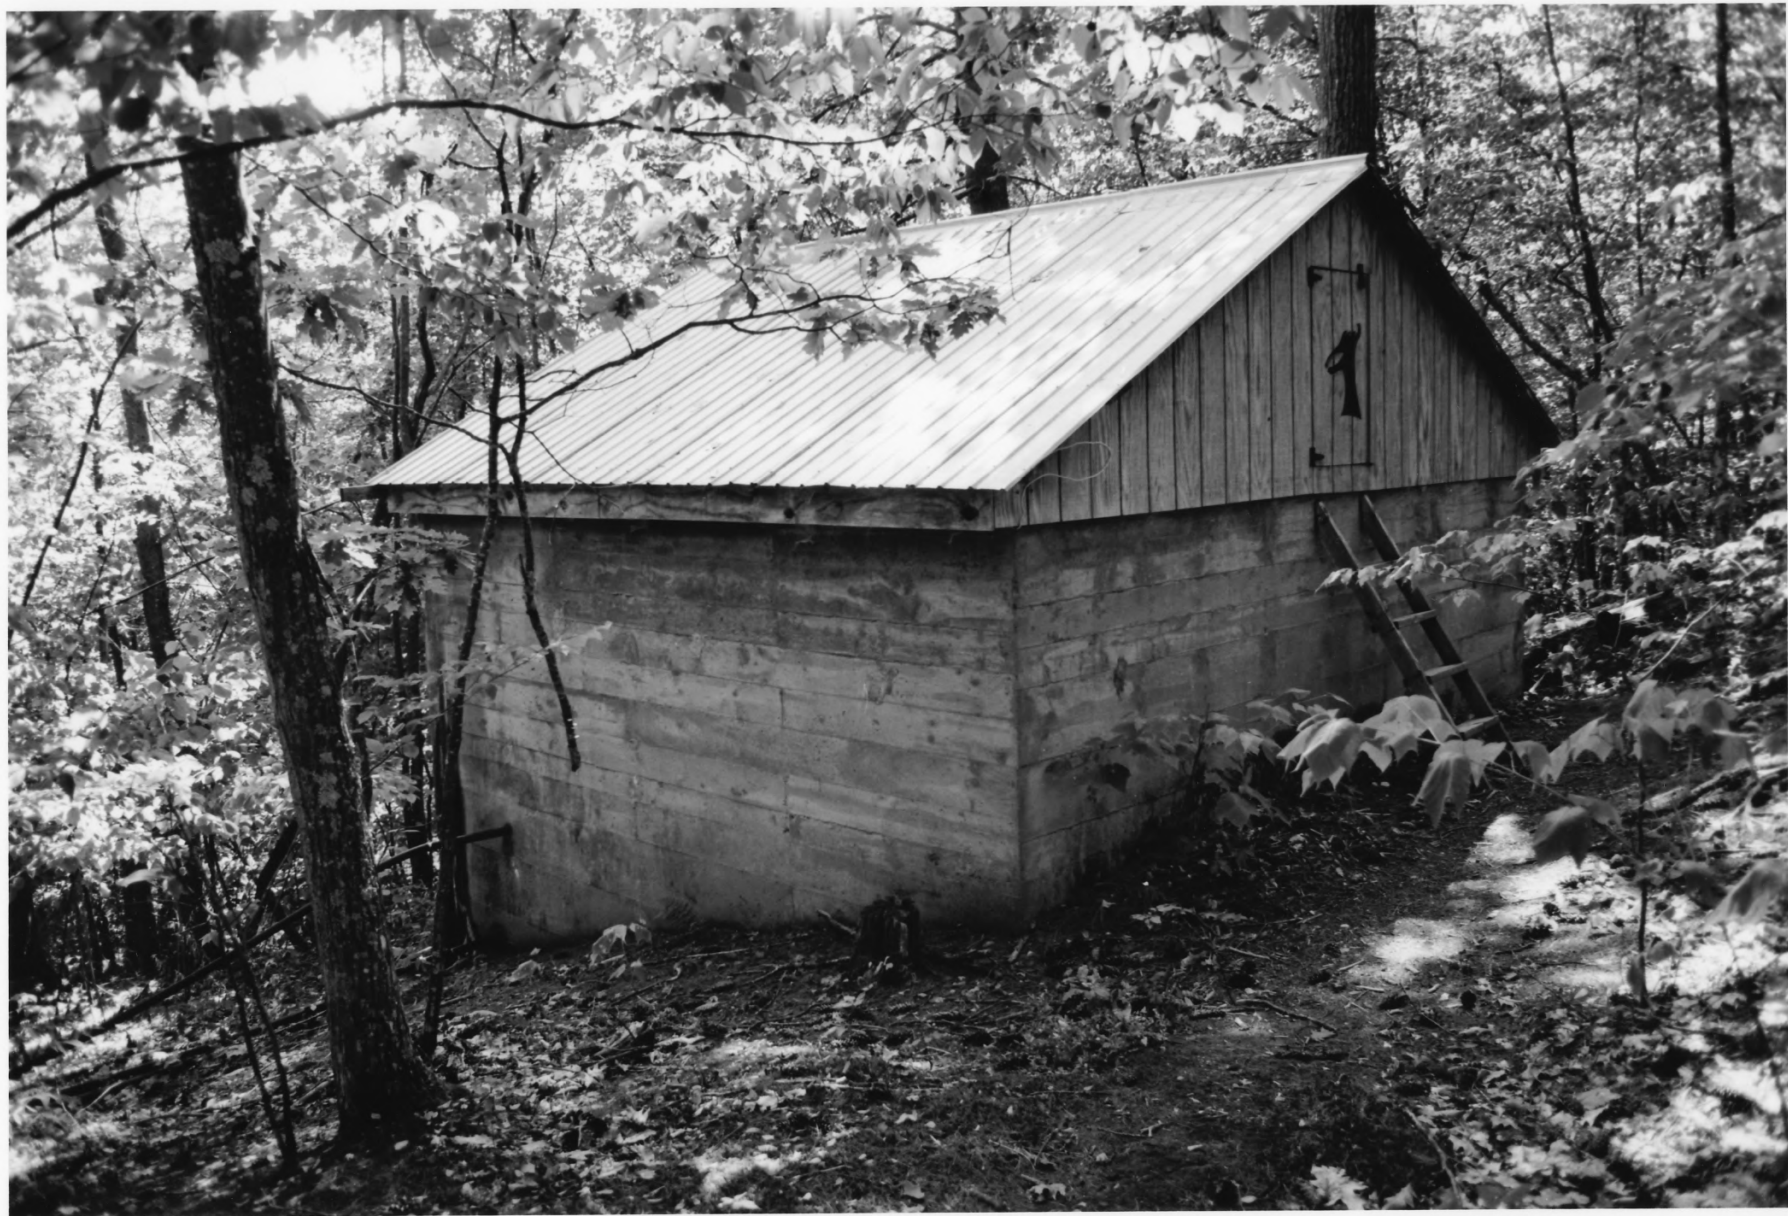

2899 Lake Morey Rd, Fairlee, Orange Co, VT

Troll House (41) looking N

Neg. filed at the VT Div. for Historic Preservation,

Montpelier, VT

Liz Pritchett 8/02

Photo 54

Lanarkia Camp

2899 Lake Moray Rd, Fairlee, Orange Co. VT