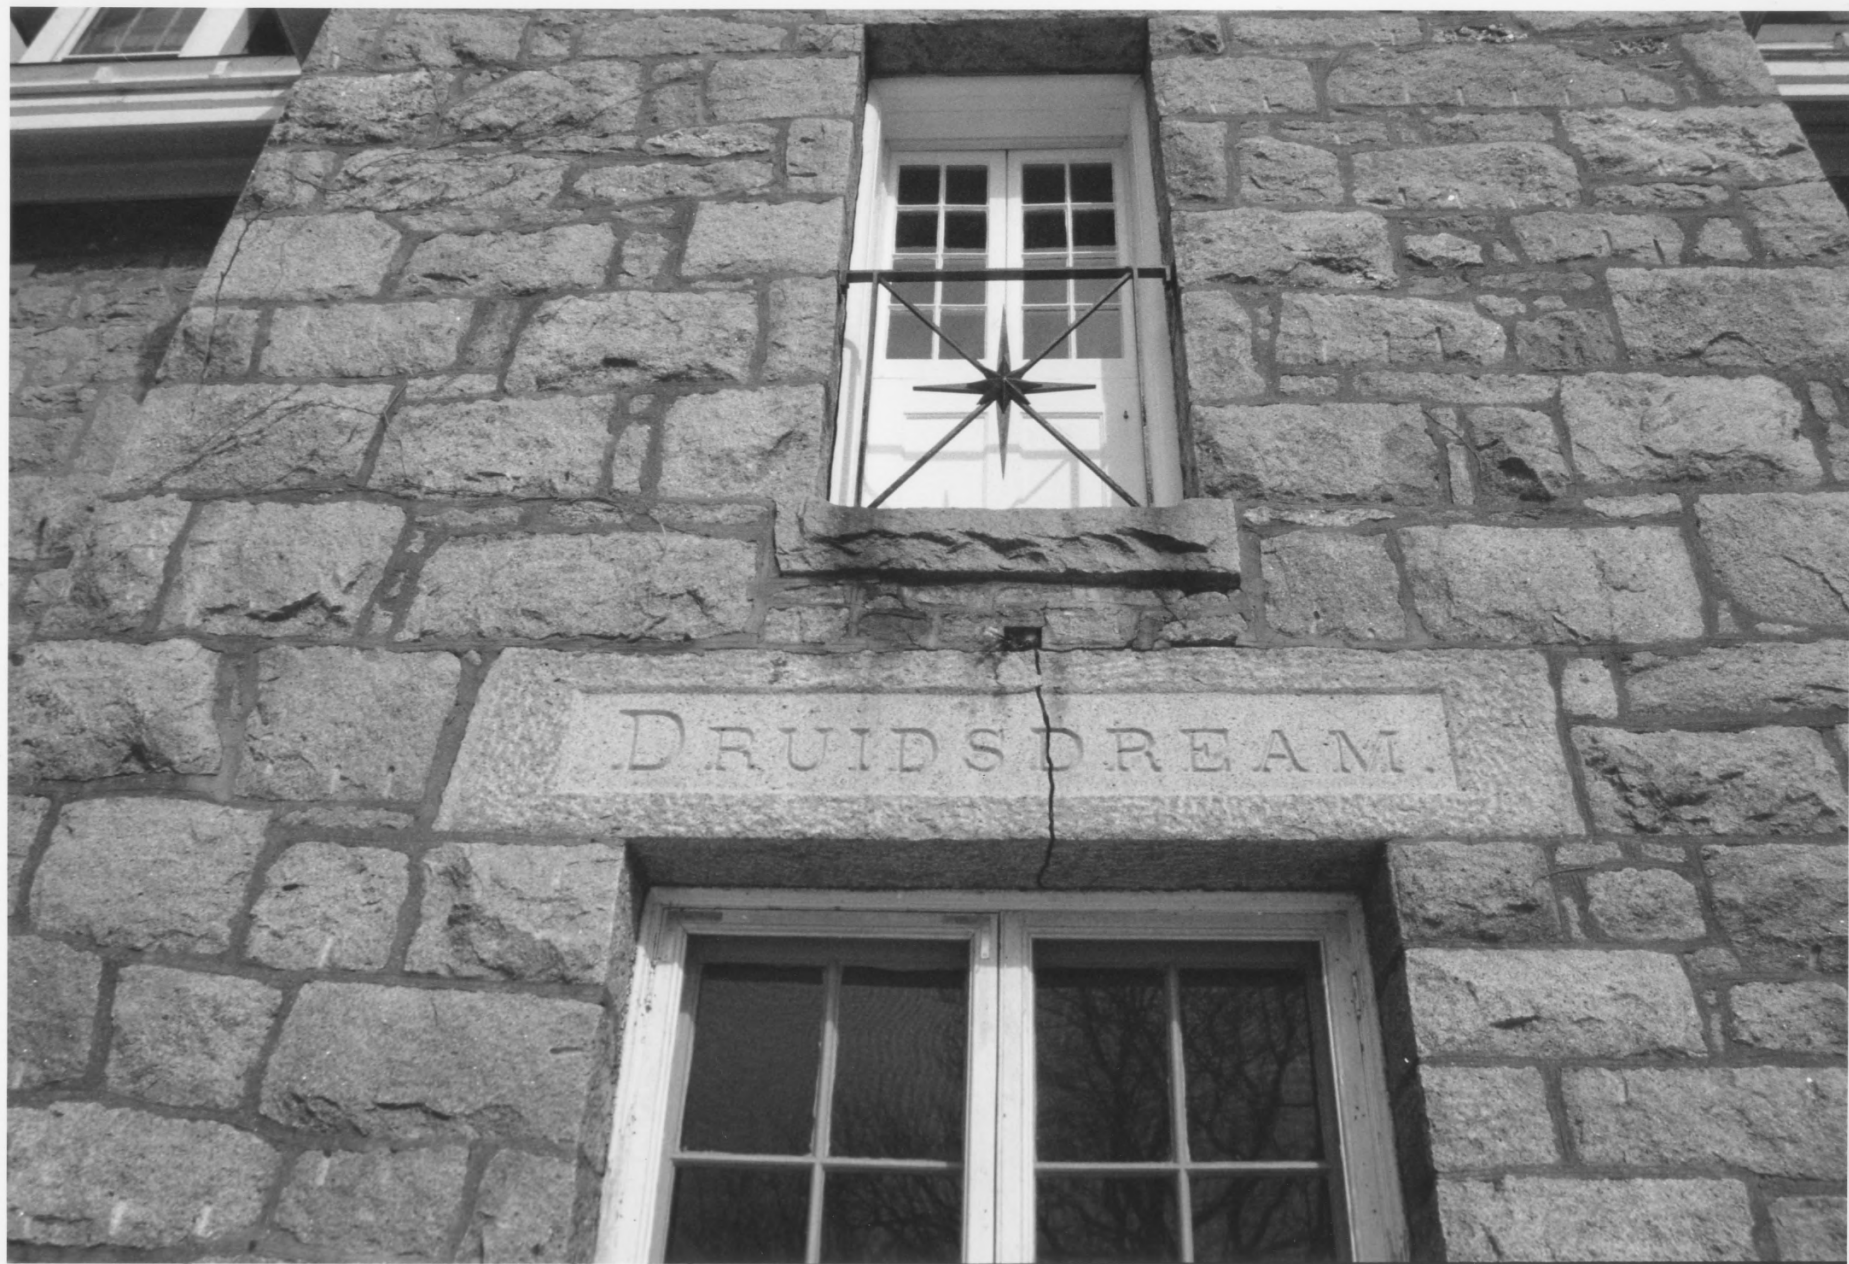

1 Druidsdream  
144 Gibson Avenue  
Narragansett, Rhode Island

Photographer: Virginia A. Fitch

Date: March 1989

Negatives at: Rhode Island Historical  
Preservation Commission  
150 Benefit Street  
Providence, Rhode Island

View: South elevation, view north.

Photo #1

DRUIDSDREAM.

2 Druidsdream  
144 Gibson Avenue  
Narragansett, Rhode Island

Photographer: Virginia A. Fitch

Date: March 1989

Negatives at: Rhode Island Historical  
Preservation Commission  
150 Benefit Street  
Providence, Rhode Island

View: South elevation, doorway detail.

Photo #2

3 Druidsdream  
144 Gibson Avenue  
Narragansett, Rhode Island

Photographer: Virginia A. Fitch

Date: March 1989

Negatives at: Rhode Island Historical  
Preservation Commission  
150 Benefit Street  
Providence, Rhode Island