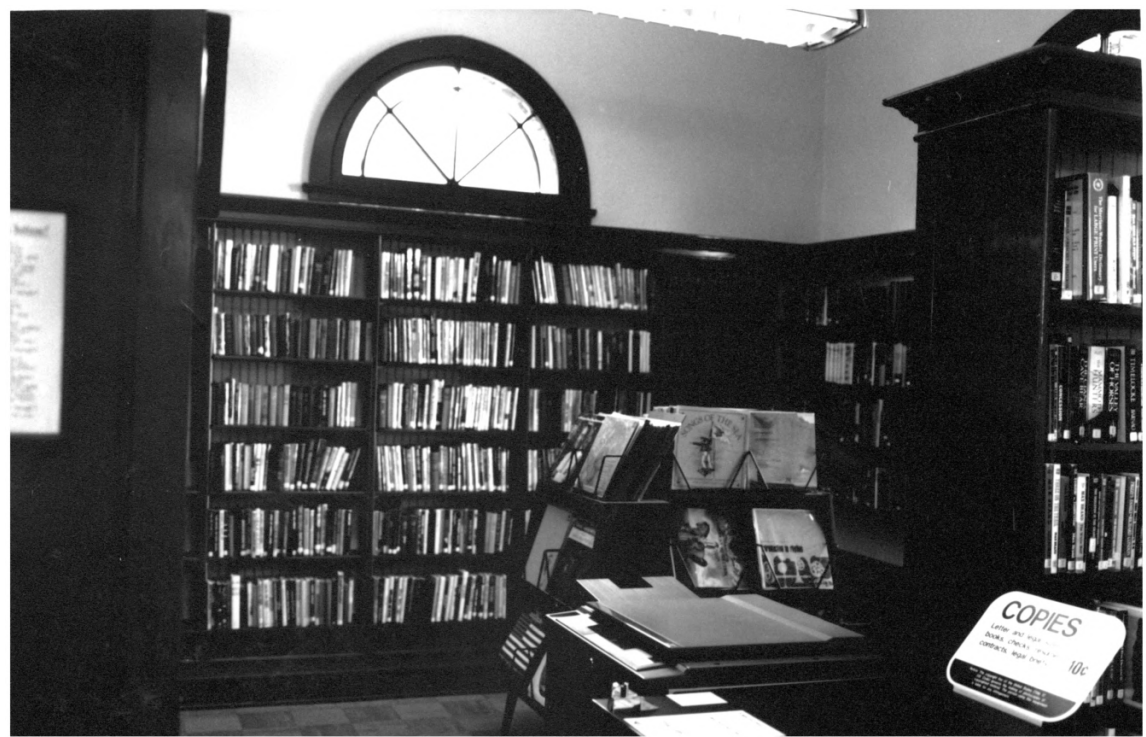

# 11

Aurora Public Library

Aurora, IN

John L. Sutton

August 5, 1990.

Negatives: John L. Sutton

Interior facing southwest

#12