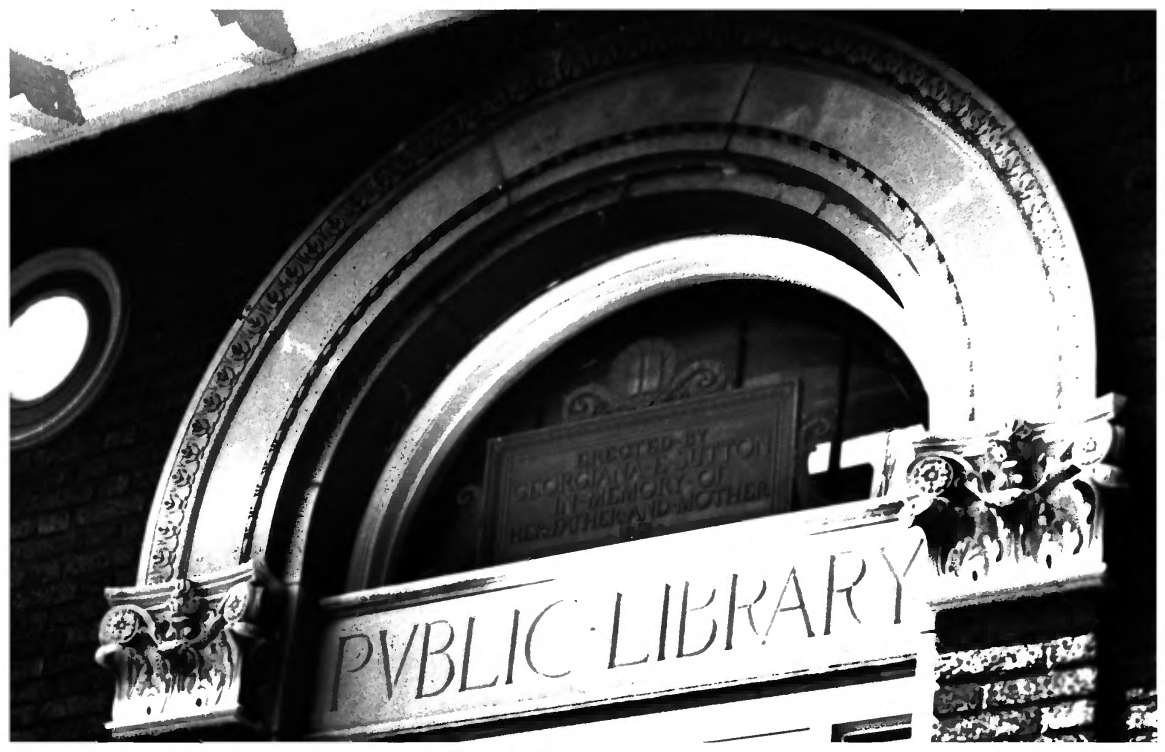

Aurora, IN

John L. Sutton

August 5, 1992

Negatives: John L. Sutton

Front door facing north

#8

PUBLIC LIBRARY

DIRECTED BY  
GEORGIA W. SUTTON  
IN MEMORY OF  
HER FATHER AND MOTHER