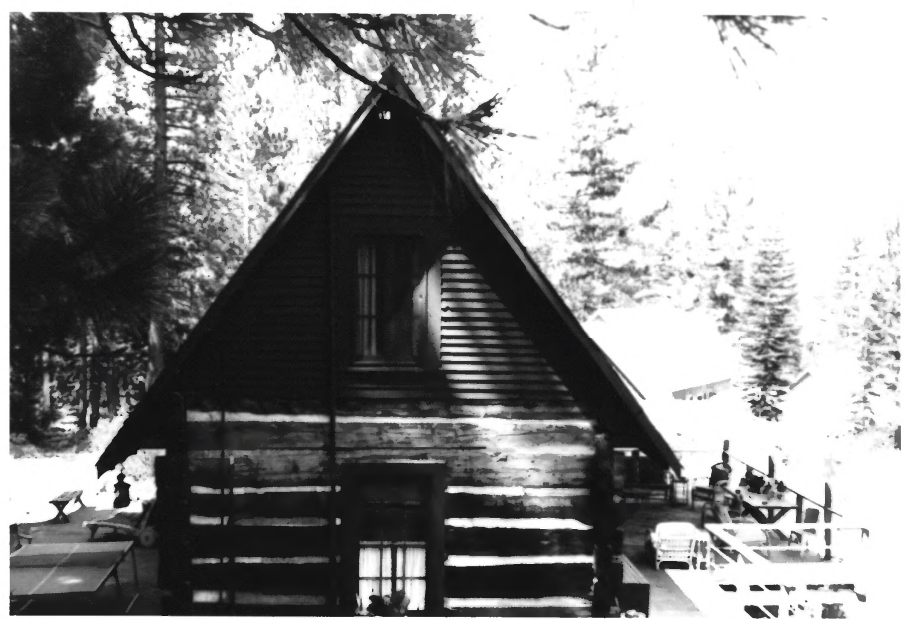

AUG 22 1978

(White house on right replaced
by Stone House (#9))

Old picture (CA 1870's)
showing Hopkins cabin ^{#8}
on ~~right~~ ^{left}; Hotel on
Right - soda well in
center
and other cabins
(later burned in fire)

OLD
Photo of
River

OLD

Photo of

River

Hotel Brochure

picture of RIVER

CA 1894

8