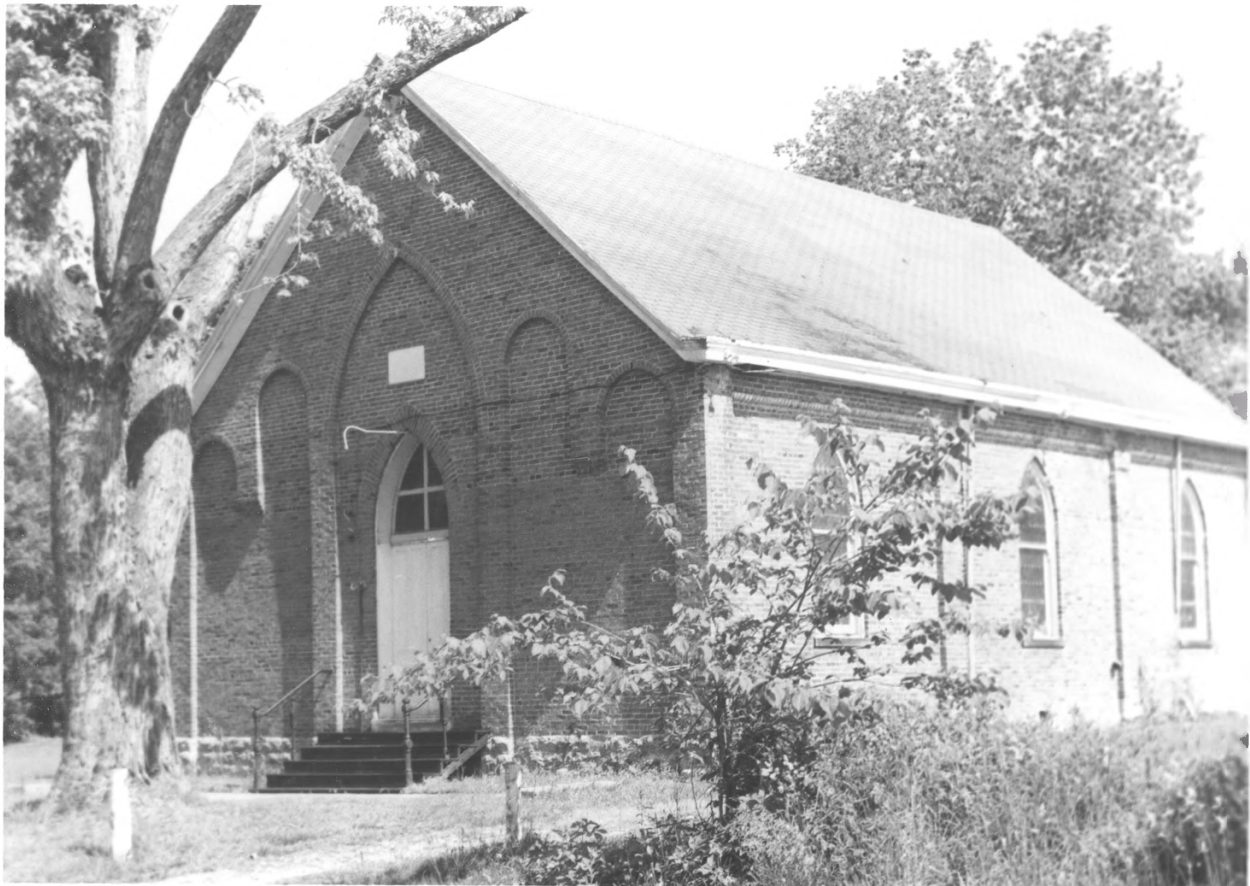

Frankfort, Kentucky

Photo 2

SEP 11 1979

Remaining ell of the Reuben
Anderson House/Tavern
from southwest.

JUL 23 1979

Oxford Historic District
Scott County
Kentucky

Daniel Kidd
Kentucky Heritage Commission
Frankfort, Kentucky
May 1978

SEP 11 1979

Photo 3. View of Masonic
Lodge (on left) taken from
west.

JUL 23 1979

Oxford Historic District
Scott County
Kentucky

Daniel Kidd
Kentucky Heritage Commission
Frankfort, Kentucky
May 1978

SEP 11 1979