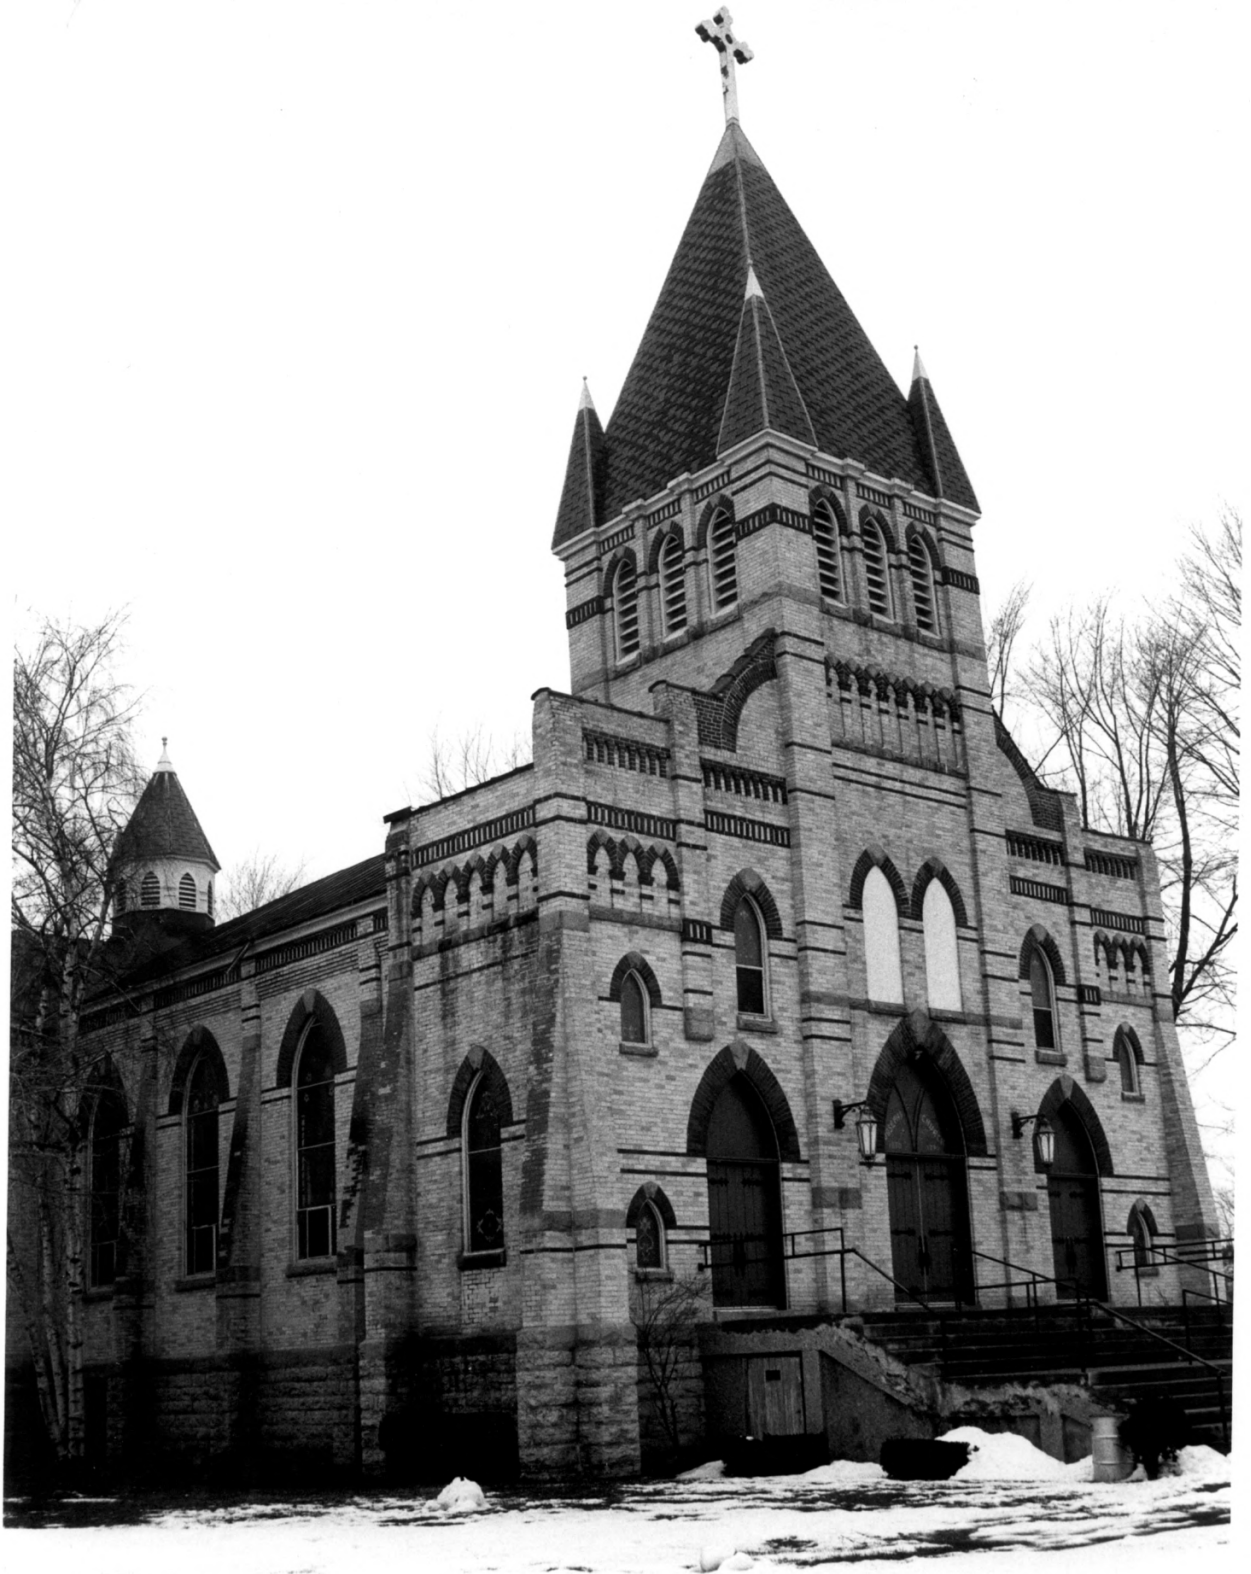

NOV 10 1980

ST. PETER'S and ST. JOSEPH'S  
CATHOLIC CHURCHES, Oconto,  
Oconto County, WI. Photo by  
Terry L. Shoptaugh, Feb.  
1980. Neg. at WI. Hist.  
Society. St. Peter's Cath-  
olic Church, 516 Brazeau  
Ave. View from southwest.  
Photo #1 of 2.

SEP 10 1980

NOV 10 1980  
01 AM

ST. PETER'S and ST. JOSEPH'S  
CATHOLIC CHURCHES, Oconto,  
Oconto County, WI. Photo by  
Terry L. Shoptaugh, Feb.  
1980. Neg. at WI. Hist.  
Society. St. Joseph's Cath-  
olic Church, 705 Park Ave.  
View from southeast. Photo  
#2 of 2.