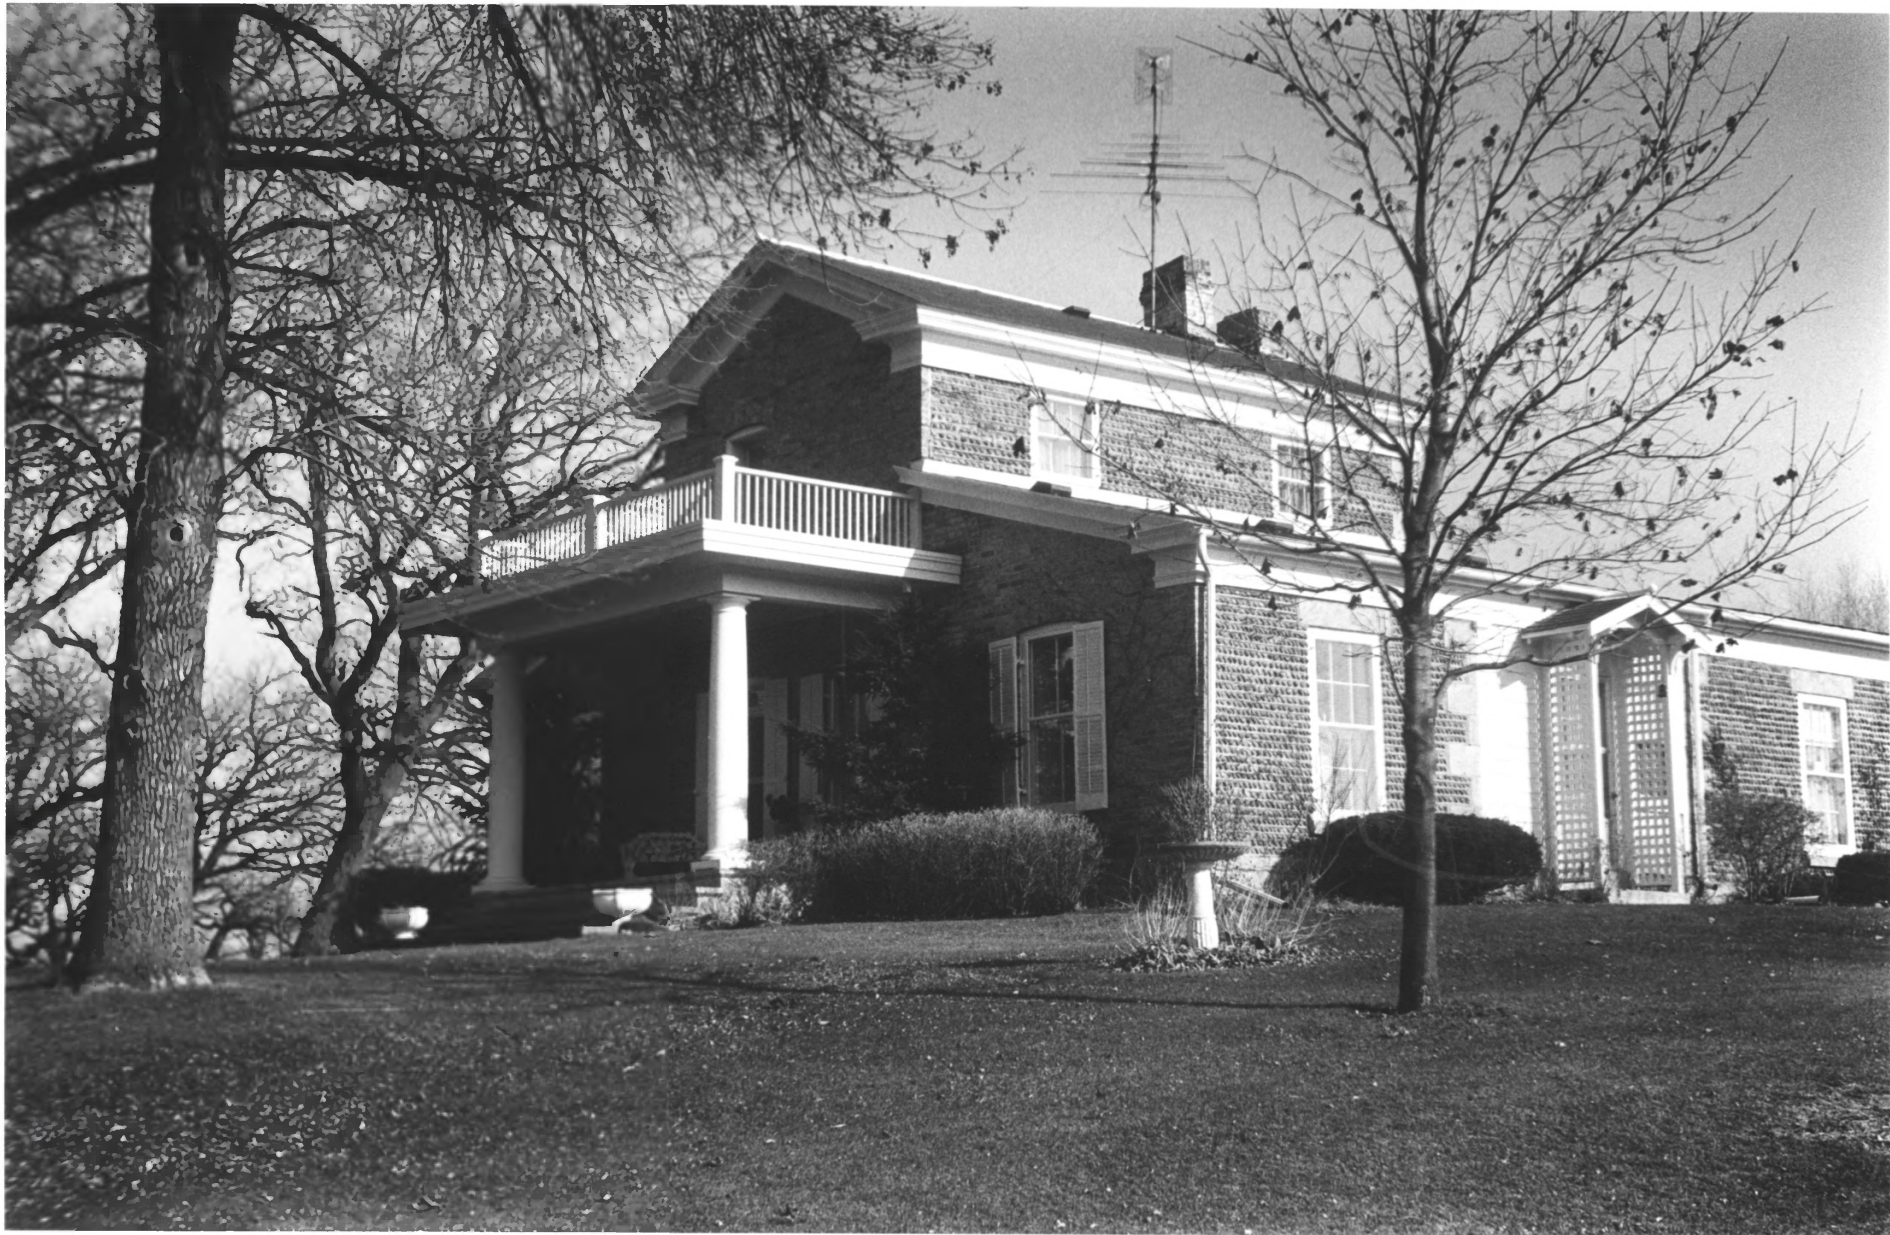

COBBLESTONE BUILDINGS OF ROCK COUNTY

Clark-Brown House

3457 Riverside Drive, Beloit, Rock County,
Wisconsin.

Ruth Ann Willis, photographer, October 1980

Negative: State Historical Society of Wisconsin

View from Southeast.

Set A, photo 2 of 3

COBBLESTONE BUILDINGS OF ROCK COUNTY

Clark-Brown House

3457 Riverside Drive, Beloit, Rock County,
Wisconsin.

Ruth Ann Willis, photographer, October 1980
Negative: State Historical Society of Wisconsin

View from southwest

Set A, photo .73

CLARK-BROWN HOUSE

3457 Riverside Drive, Beloit,
Rock County. WI

Photo by Skip Drew, Fall 84

Neg. at SHSW

View from southwest

#1 of 3