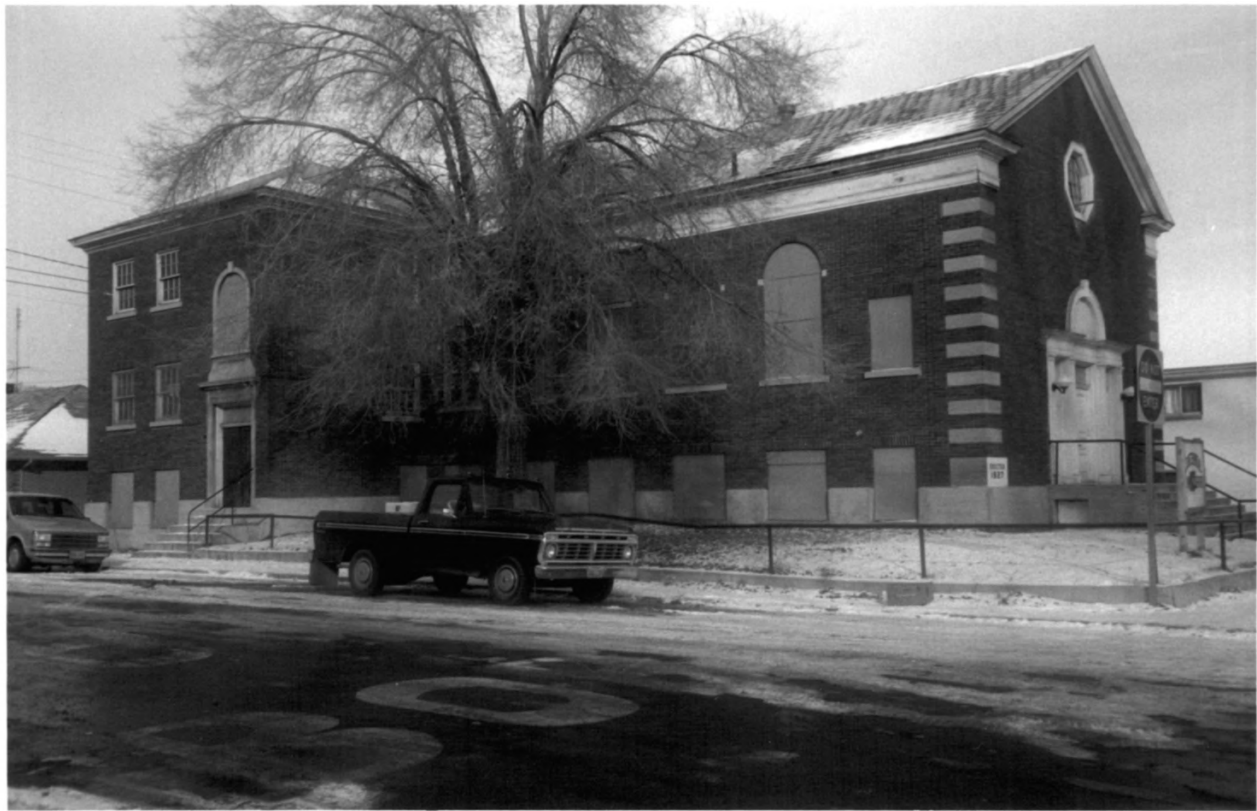

1. Ely L.D.S. Stake Tabernacle
2. White Pine County, Nevada
3. Ron HEALY
4. FEBRUARY 1993
5. Stake Historic Preservation Office
6. looking NNE
7. photograph number one

1. ELY L.D.S. STAKE TABERNACLE
2. WHITE PINE COUNTY, NEVADA
3. RON HEALY
4. FEBRUARY 1993
5. STATE HISTORIC PRESERVATION OFFICE
6. LOOKING ENE
7. PHOTOGRAPH NUMBER TWO