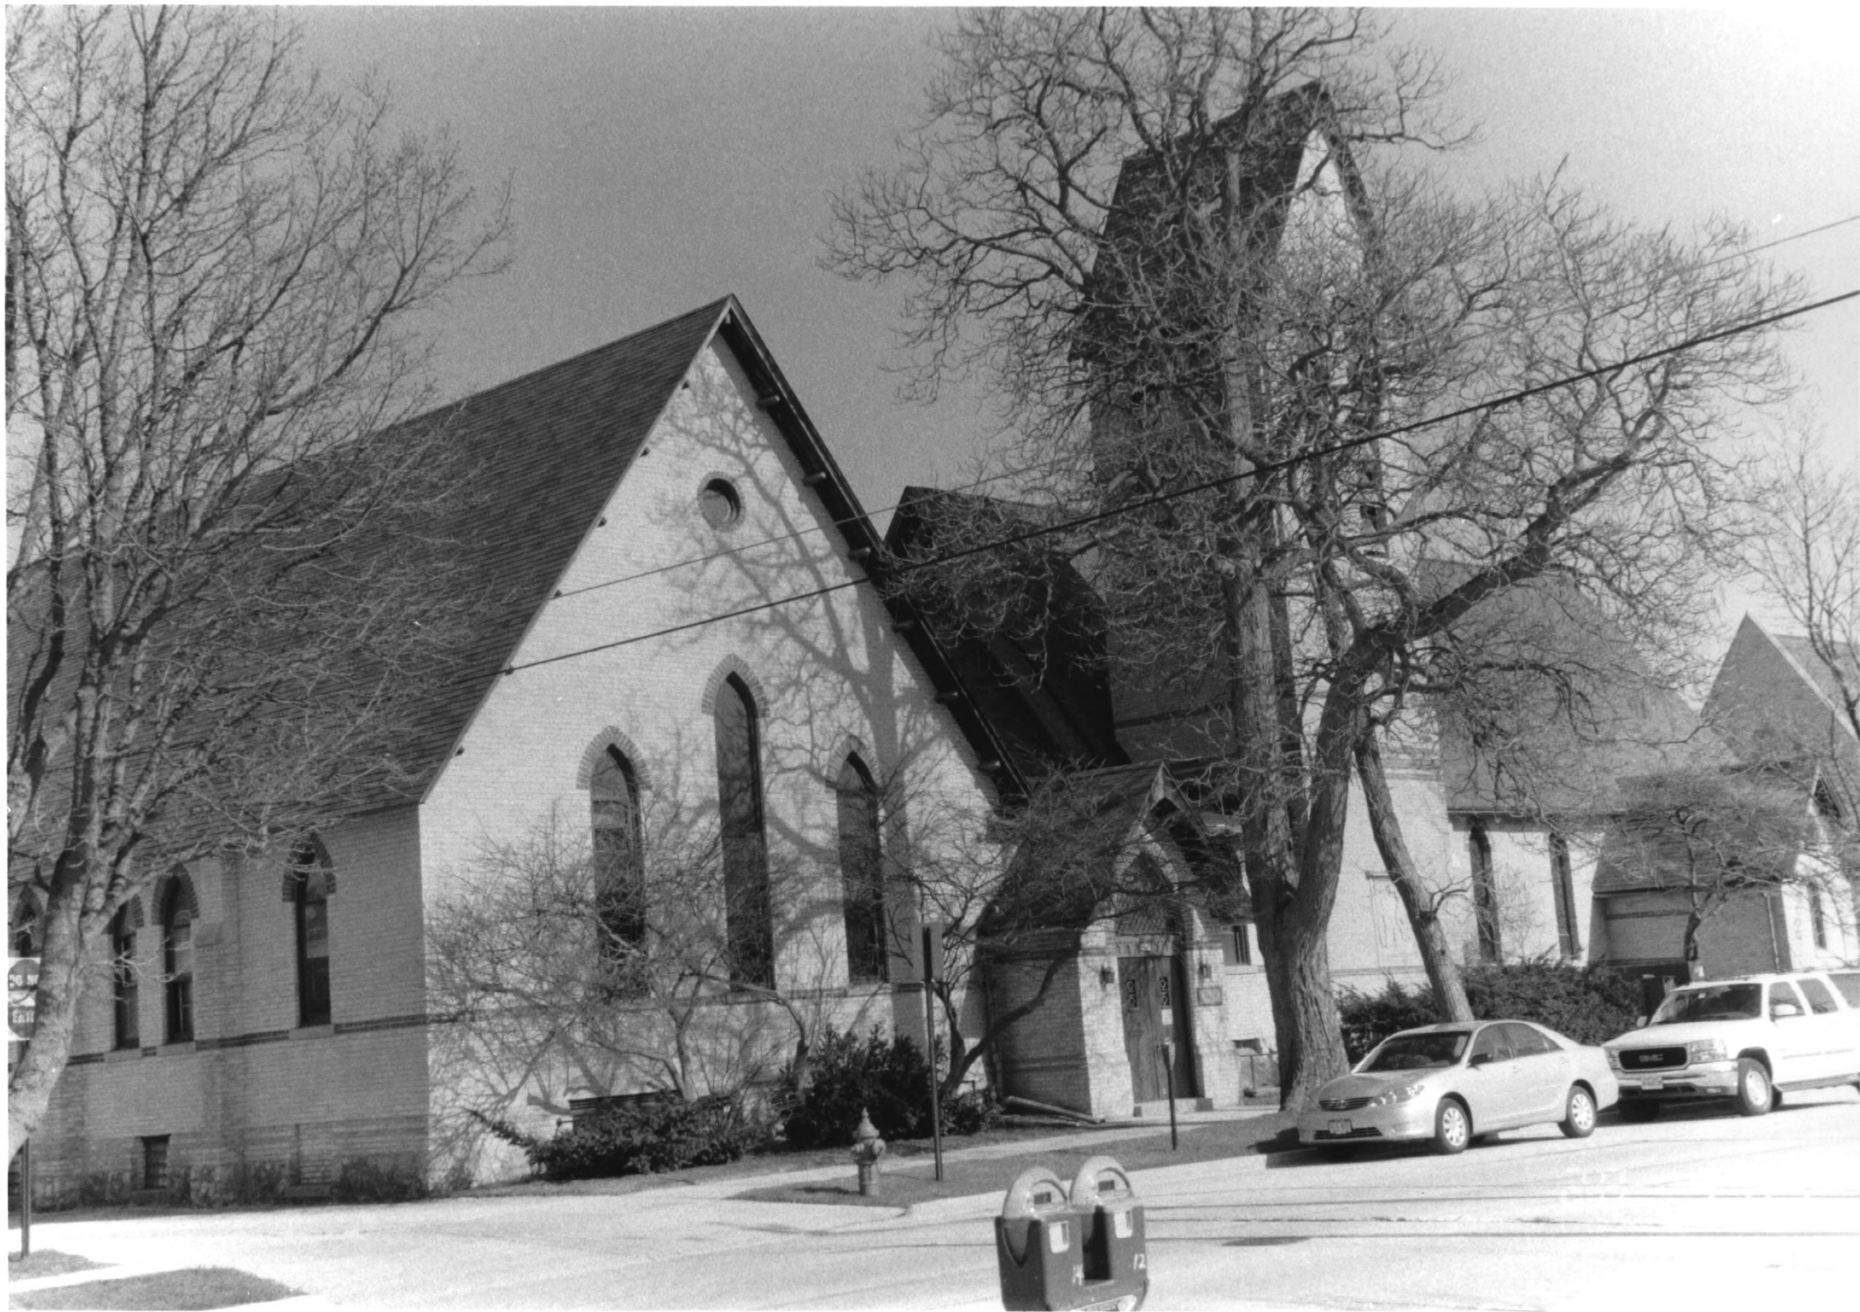

(Grace Episcopal Church) Downtown Churches Historic District
Sheboygan, Sheboygan County, WI

1 of 17

(Grace Episcopal Church) Downtown Churches Historic District
Sheboygan, Sheboygan County, WI

2 of 17

(Grace Episcopal Church) Downtown Churches Historic District
Sheboygan, Sheboygan County, WI

3 of 17

(Grace Episcopal Church Rectory) Downtown Churches Historic District

Sheboygan, Sheboygan County, WI

4 of 17

(First Methodist Episcopal Church) Downtown Churches Historic District
Sheboygan, Sheboygan County, WI