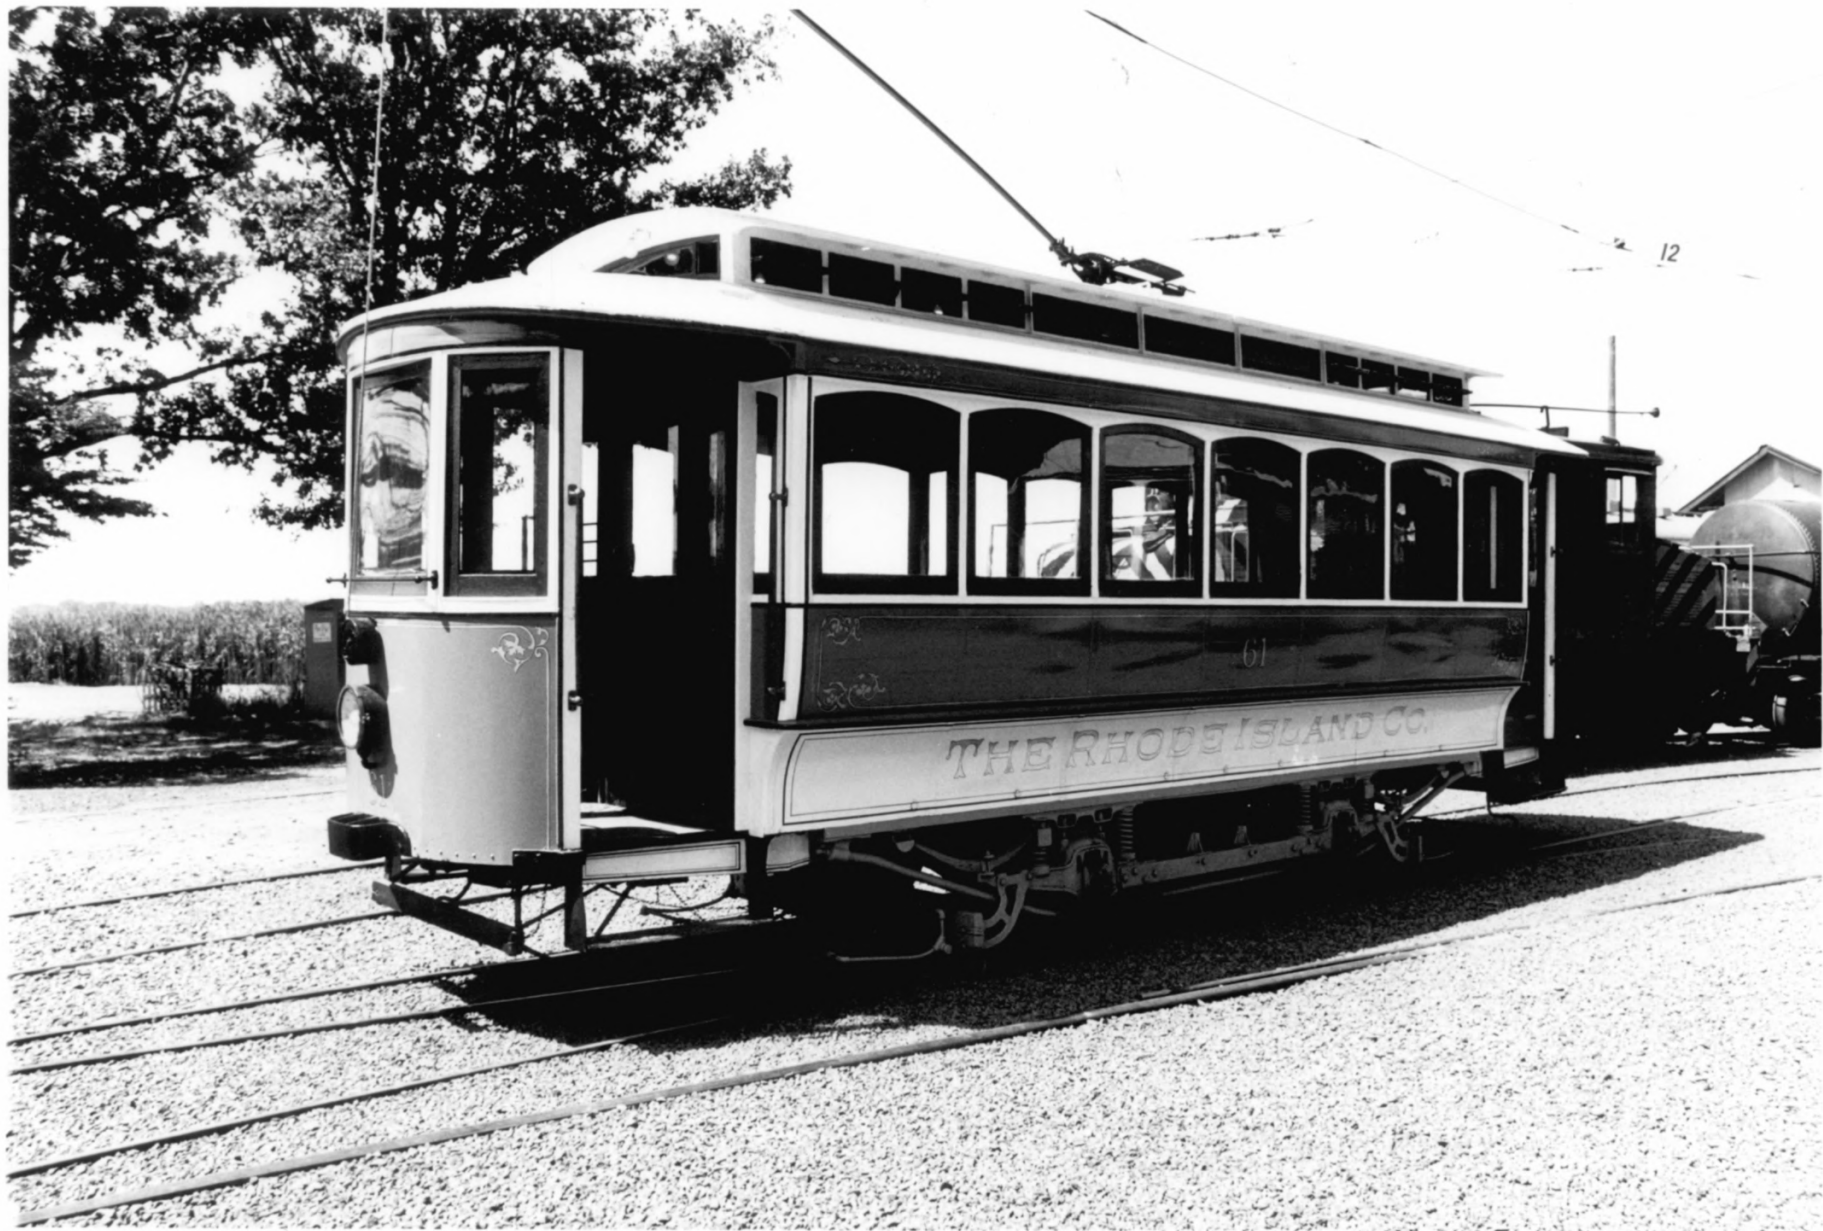

Branford Electric Railway (Branford Trolley Museum)

Branford, CT

B. Clouette Photo, 8/80

Negative with Connecticut Historical Commission

Hartford, CT

Private subway car "Mineola"

Branford Electric Railway (Branford Trolley Museum)