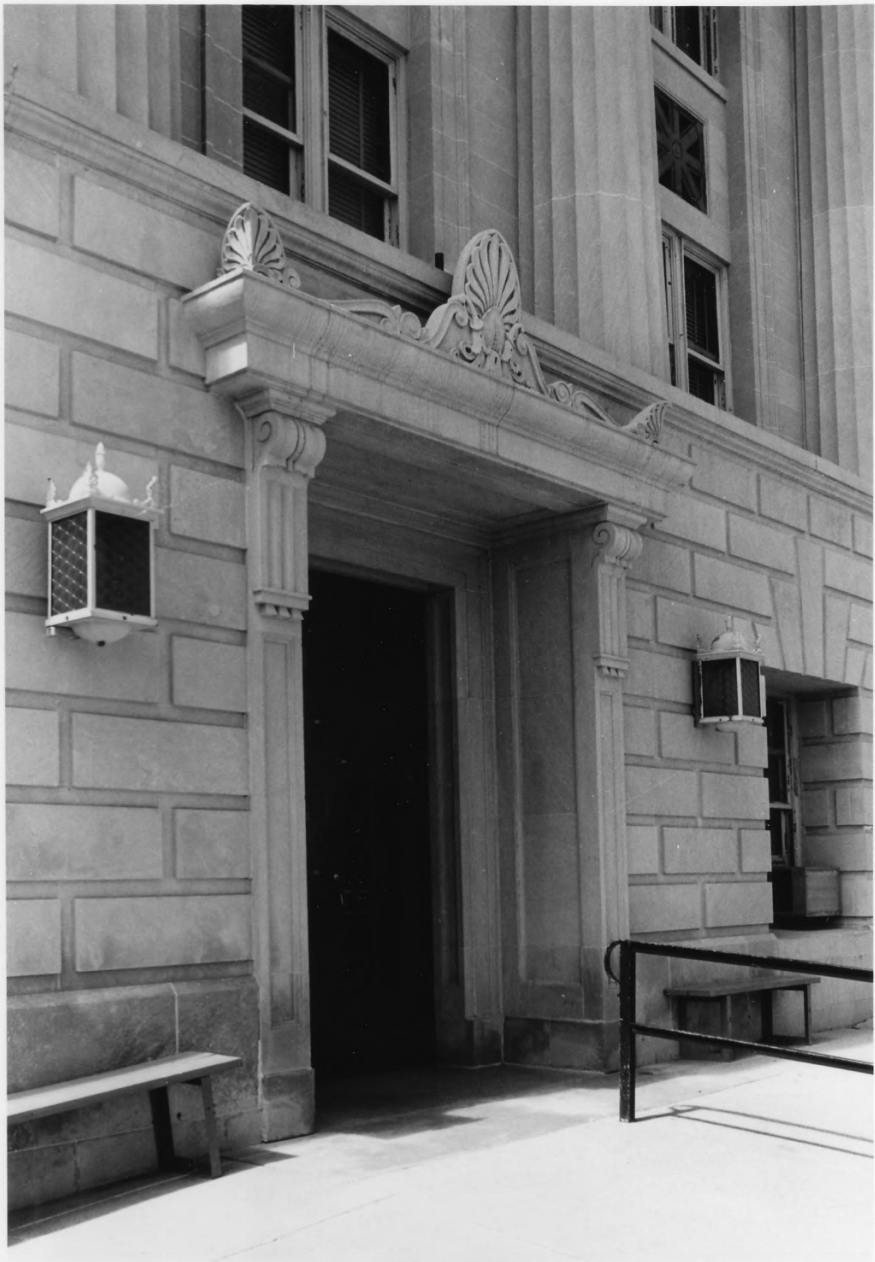

RED WILLOW COUNTY COURTHOUSE (RW05-016)

McCook, Red Willow County, Nebraska

Photo by BJB Long

1989

(8904/10:33)

Looking NW, showing site + S+E facade of
courthouse, jail to rear

1 of 5

8904/10:33

2 of 5

RED WILLOW COUNTY COURTHOUSE (RW05-016)

8904/2:3

McCook, Red Willow County, Nebraska

Photo by BJB Long

1989

(8904/2:3)

Looking NE, showing S + W facades of jail,
W facade of courthouse

3 of 5

8904/2:8

RED WILLOW COUNTY COURTHOUSE (RW05-016)
McCook, Red Willow County, Nebraska

Photo by BJB Long
1989
(8904/2:8)

Looking NW, showing entry detail of
E facade
4 of 5

RED WILLOW COUNTY COURTHOUSE (RW05-016)