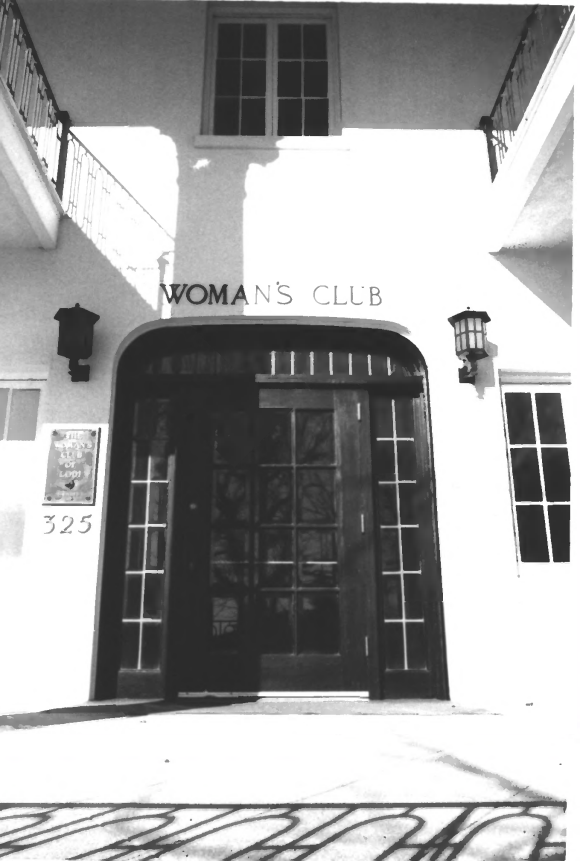

WOMAN'S CLUB

325